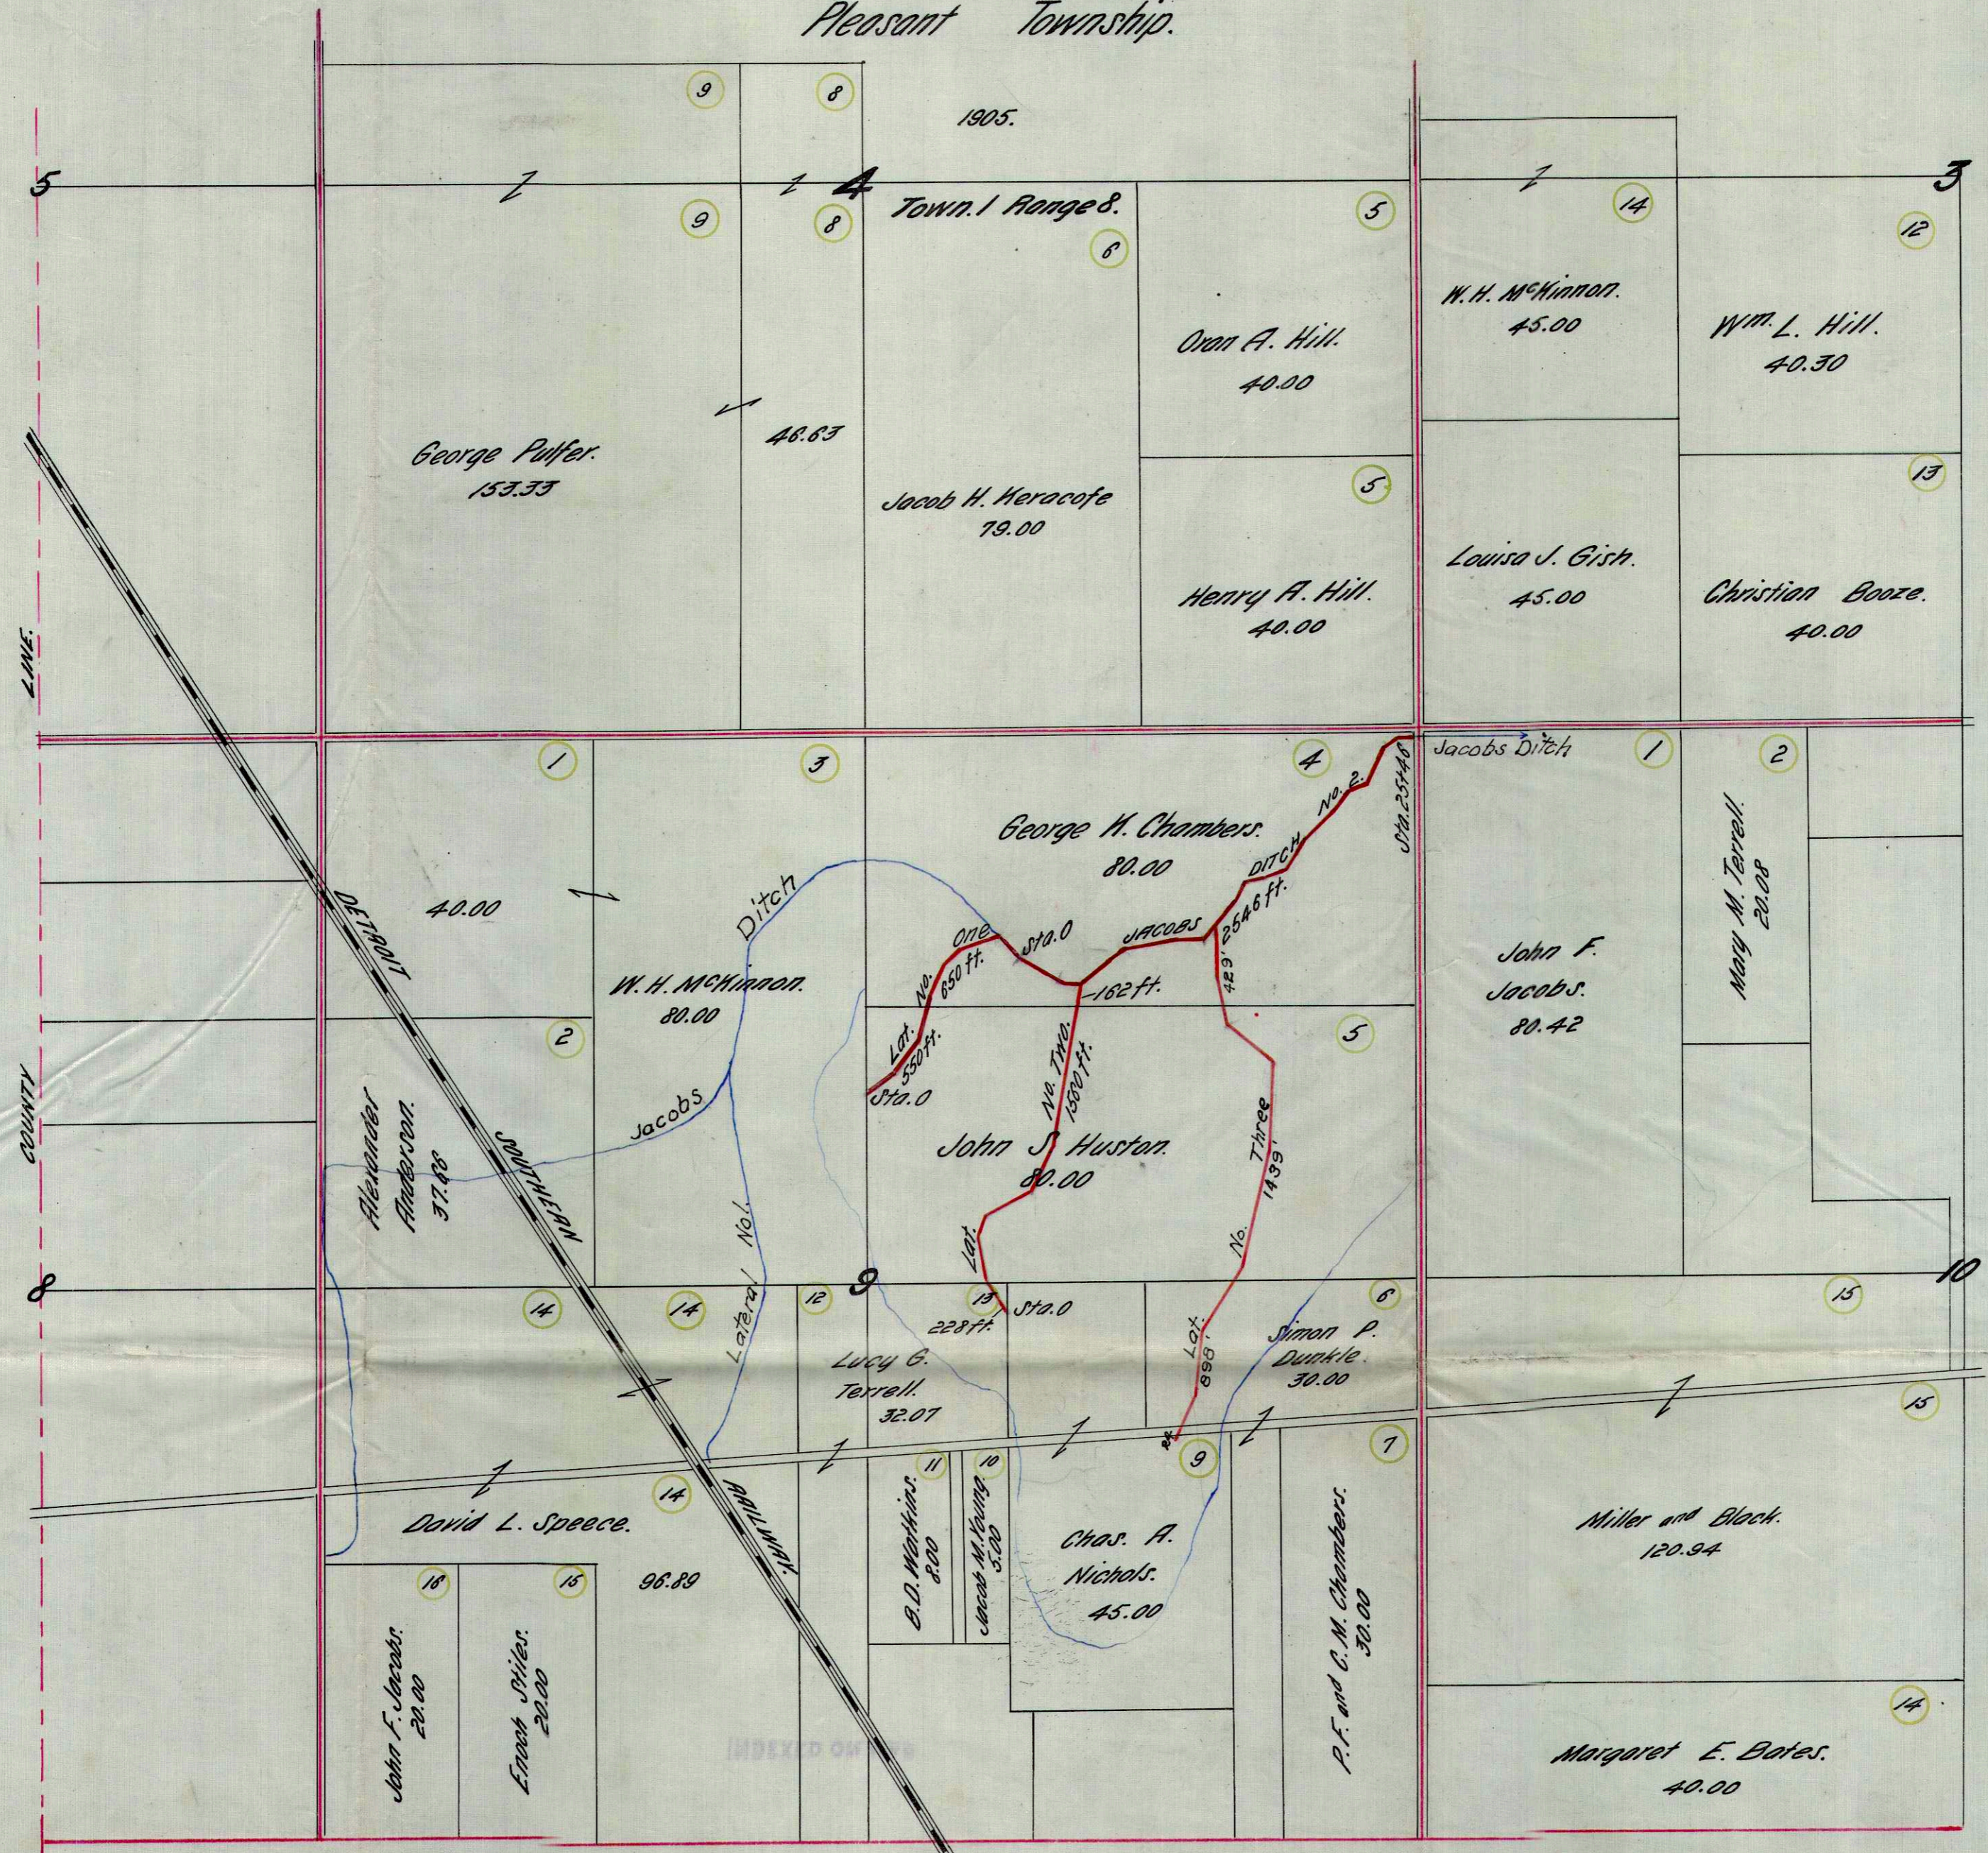

Map of HUSTON DITCH
~~JACOBS DITCH No. 2.~~

Pleasant Township.

10-395
 9-353