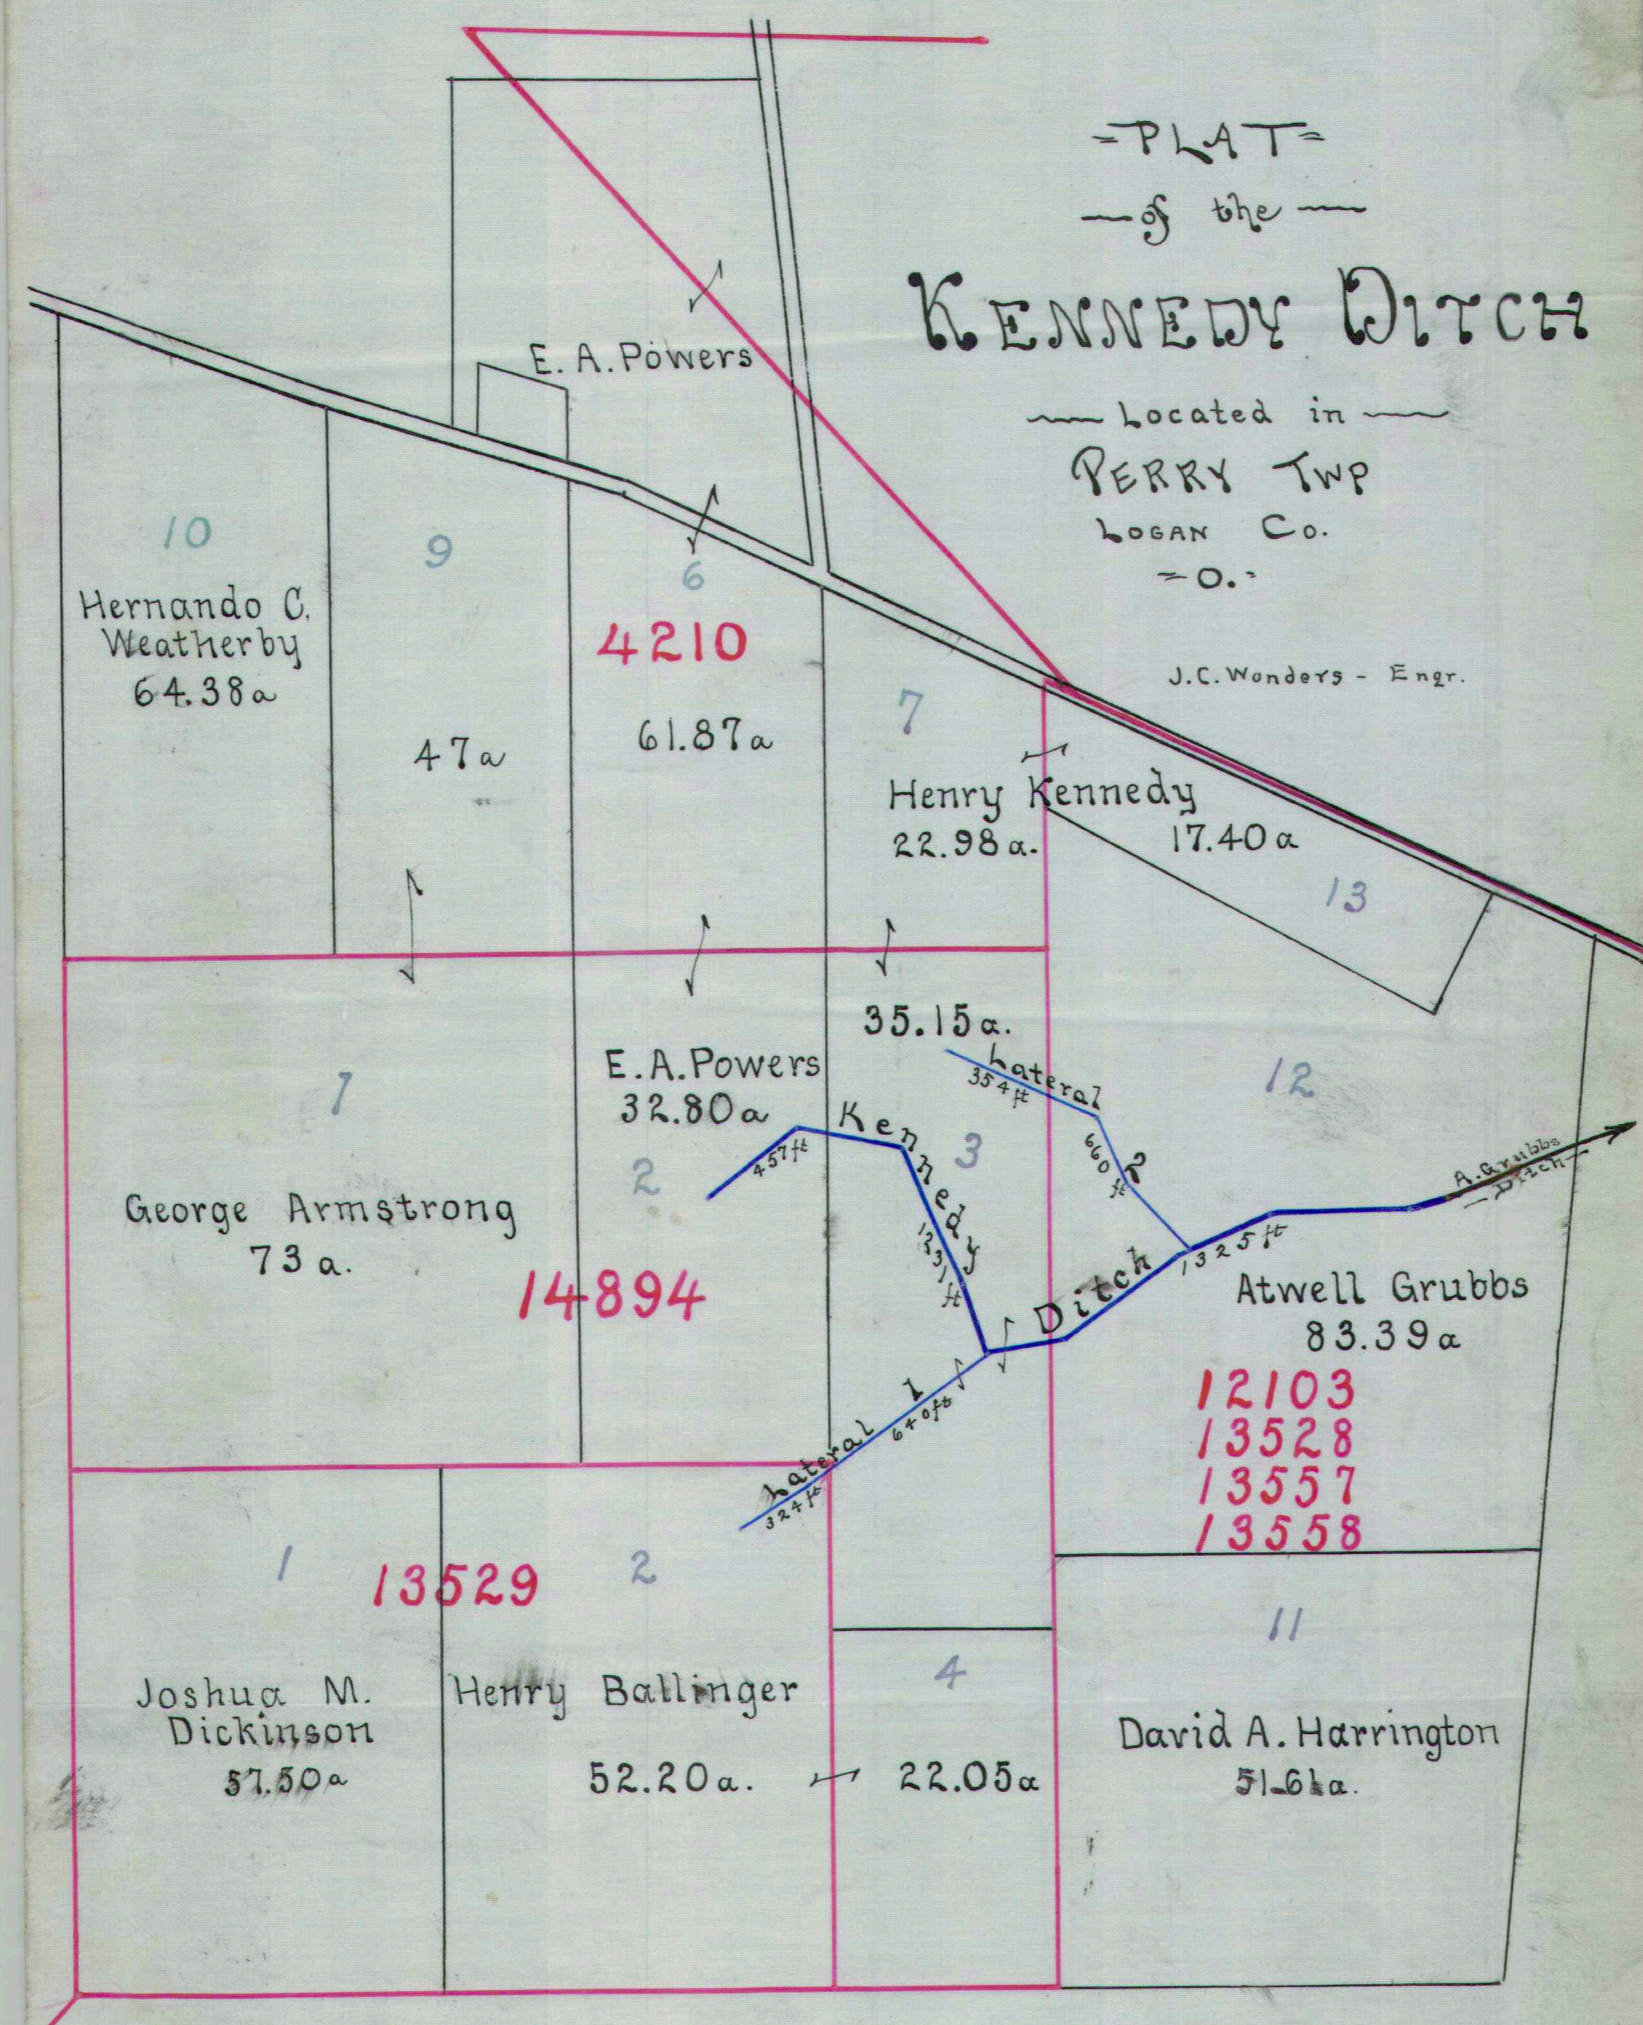

Recorded

124

-PLAT-
-of the-
KENNEDY DITCH

Located in
PERRY TWP
LOGAN Co.
-O.-

J.C. Wonders - Engr.

11-485