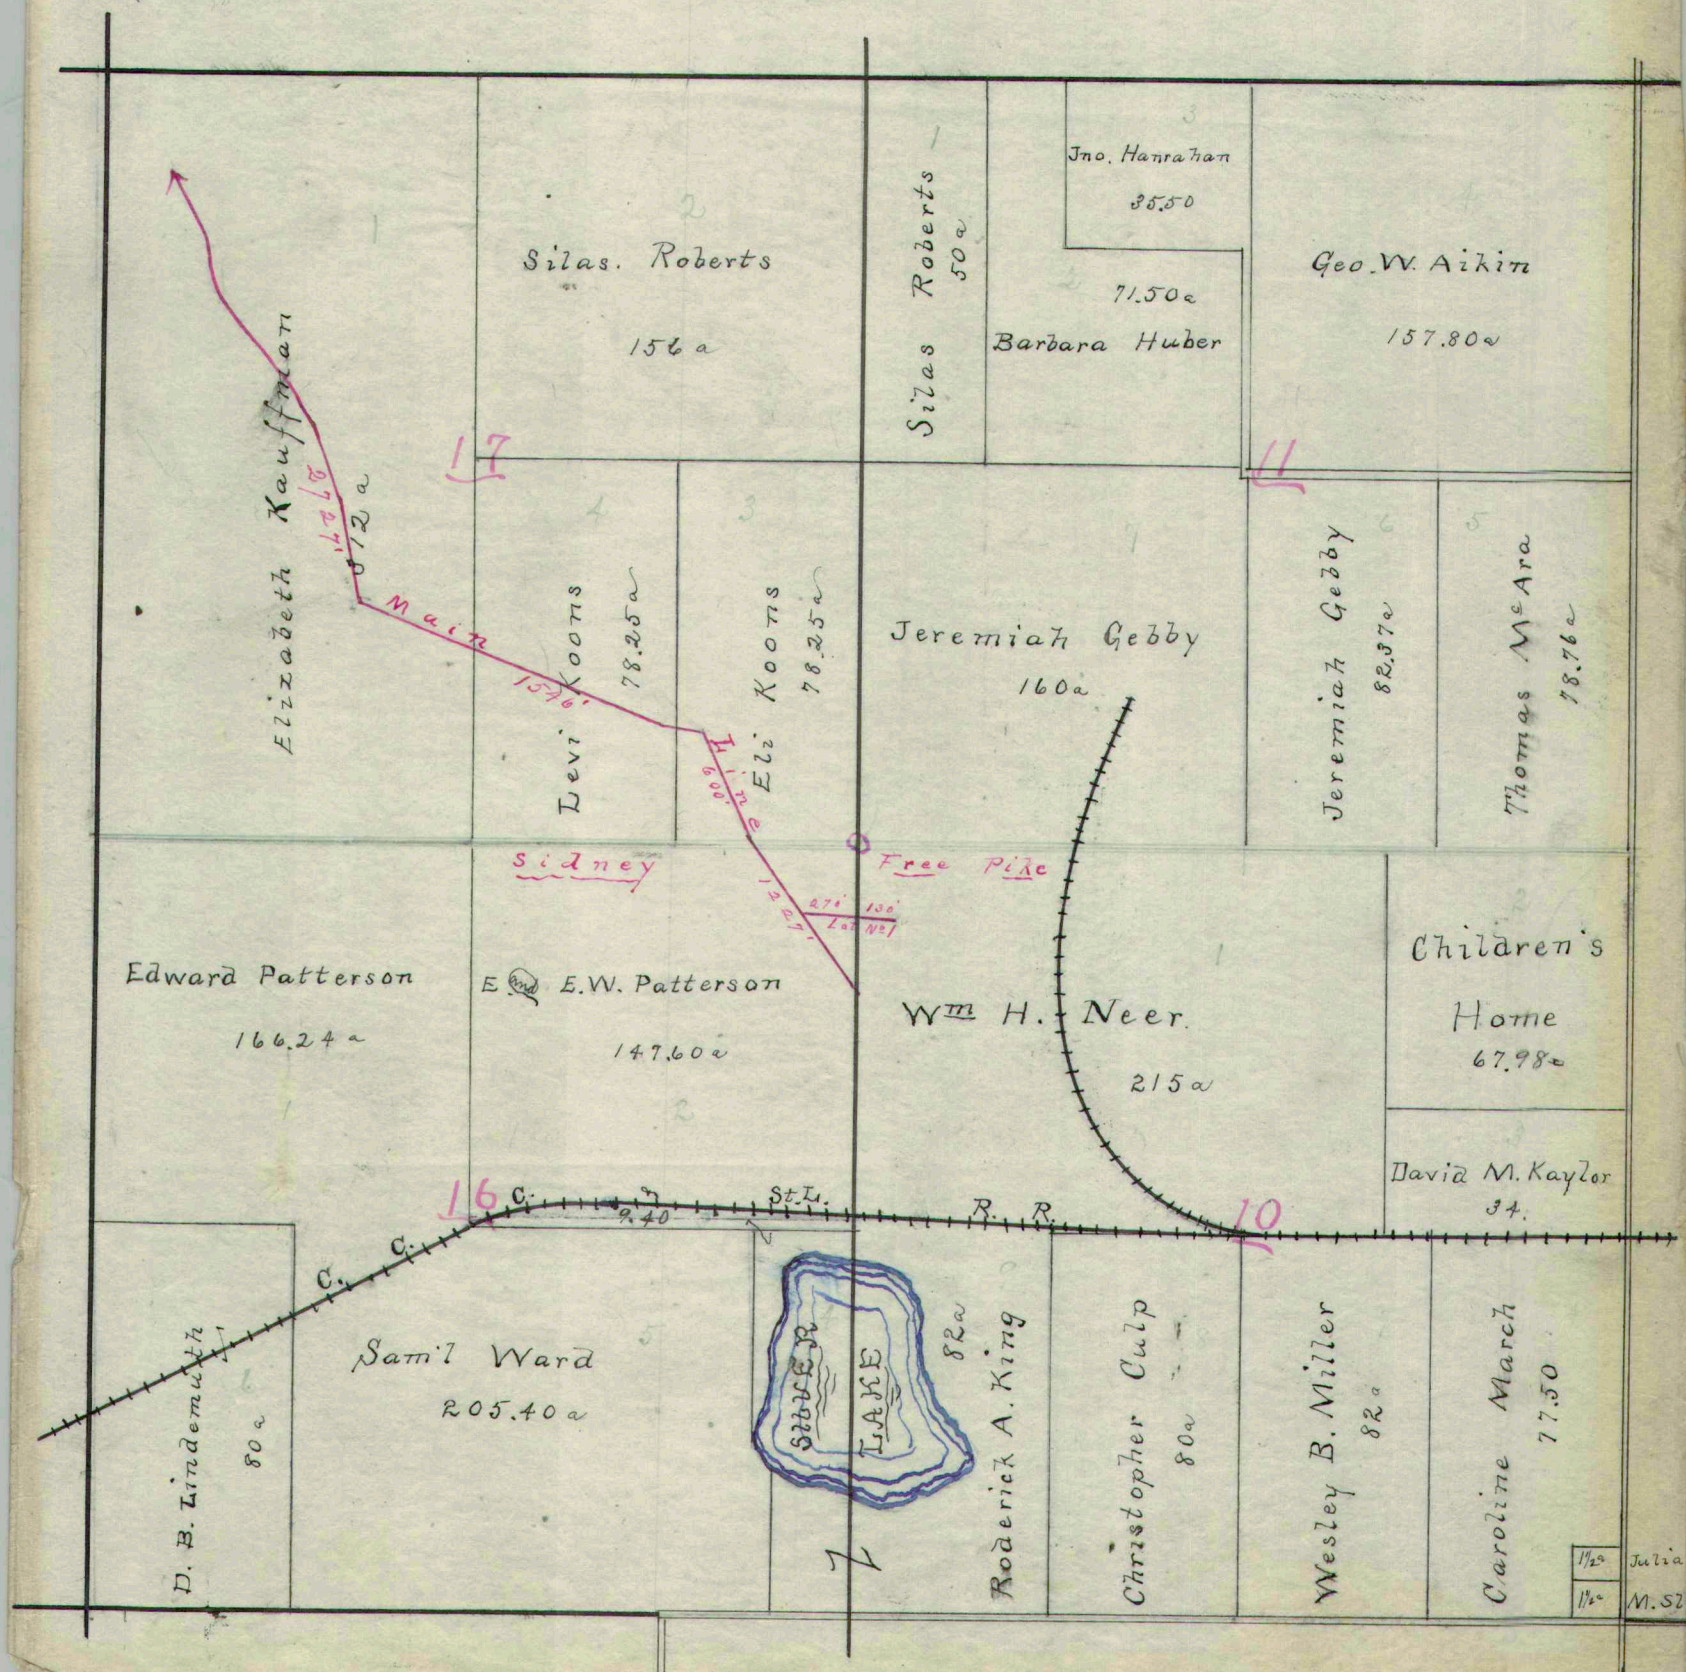

Plat Recorded in Plat Book Page 145

Plat of

Koons Ditch

in

Range 14 Town 3, Harrison Twp.

Mo. 23, 1890. S. A. BUCHANAN Engr

INDEXED ON MAP

11-492