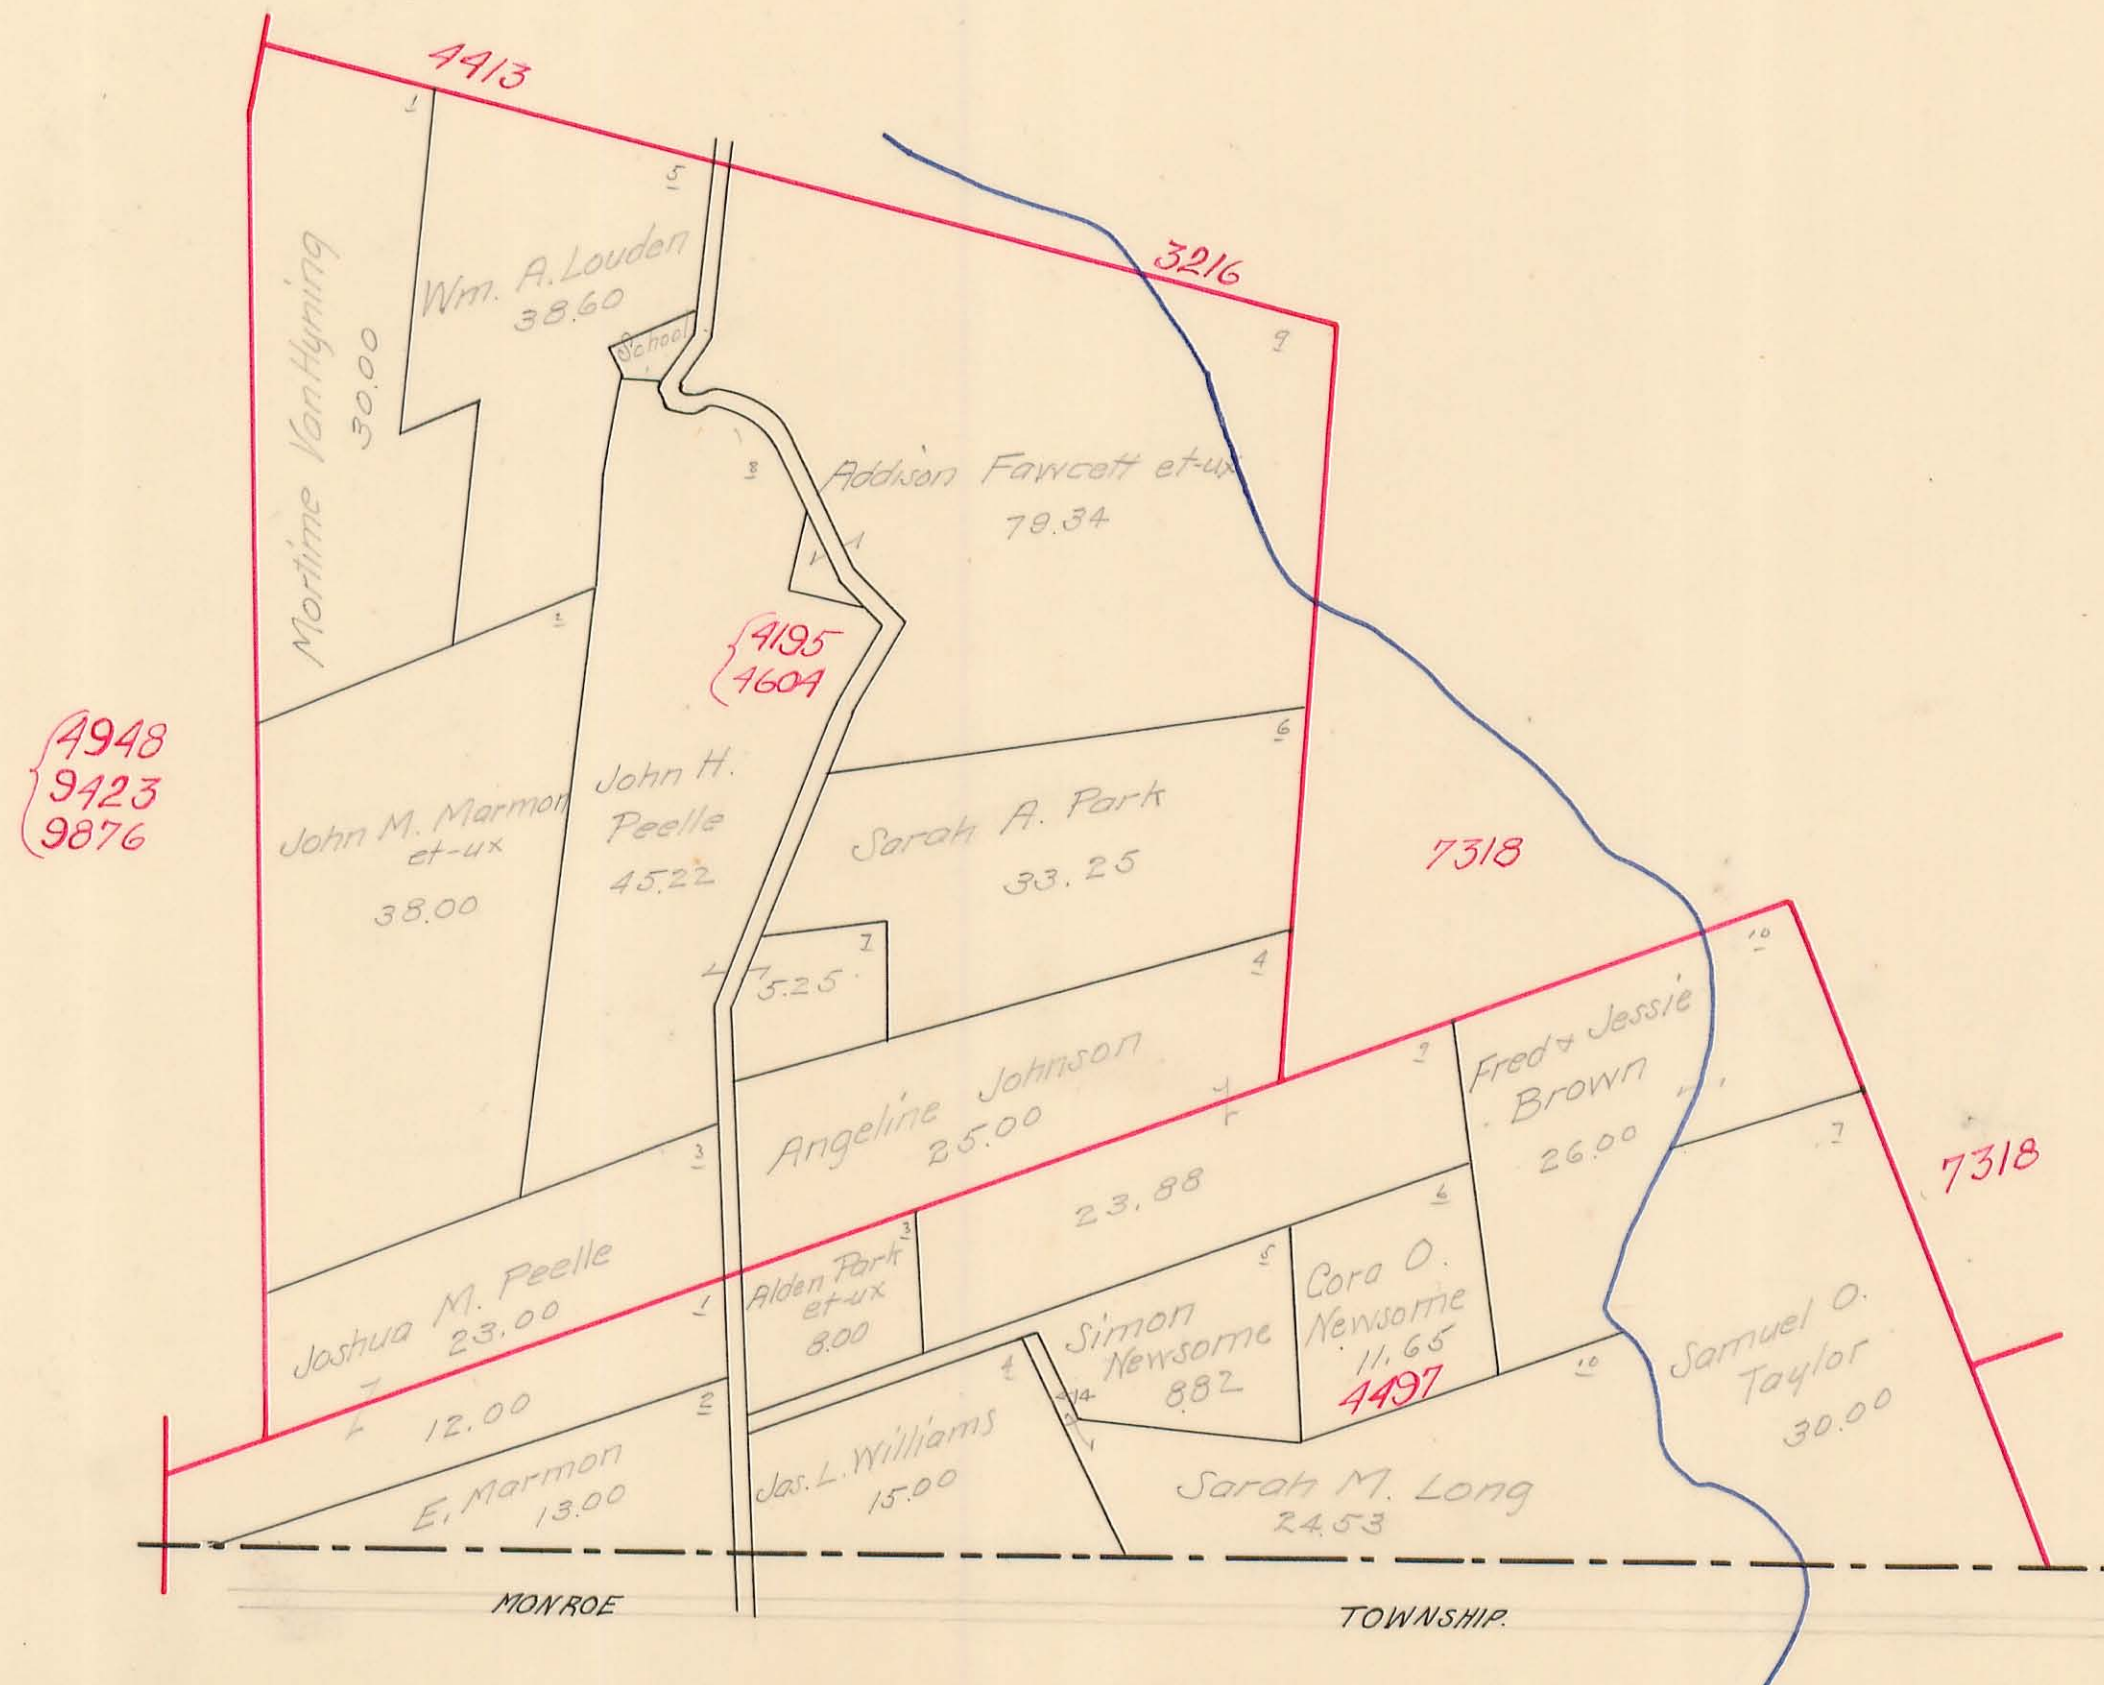

# JEFFERSON TOWNSHIP

Virginia Military Survey No.  $\begin{matrix} 4195 \\ 4604 \\ 4497 \end{matrix}$

SCALE: 10 Chains to the Inch