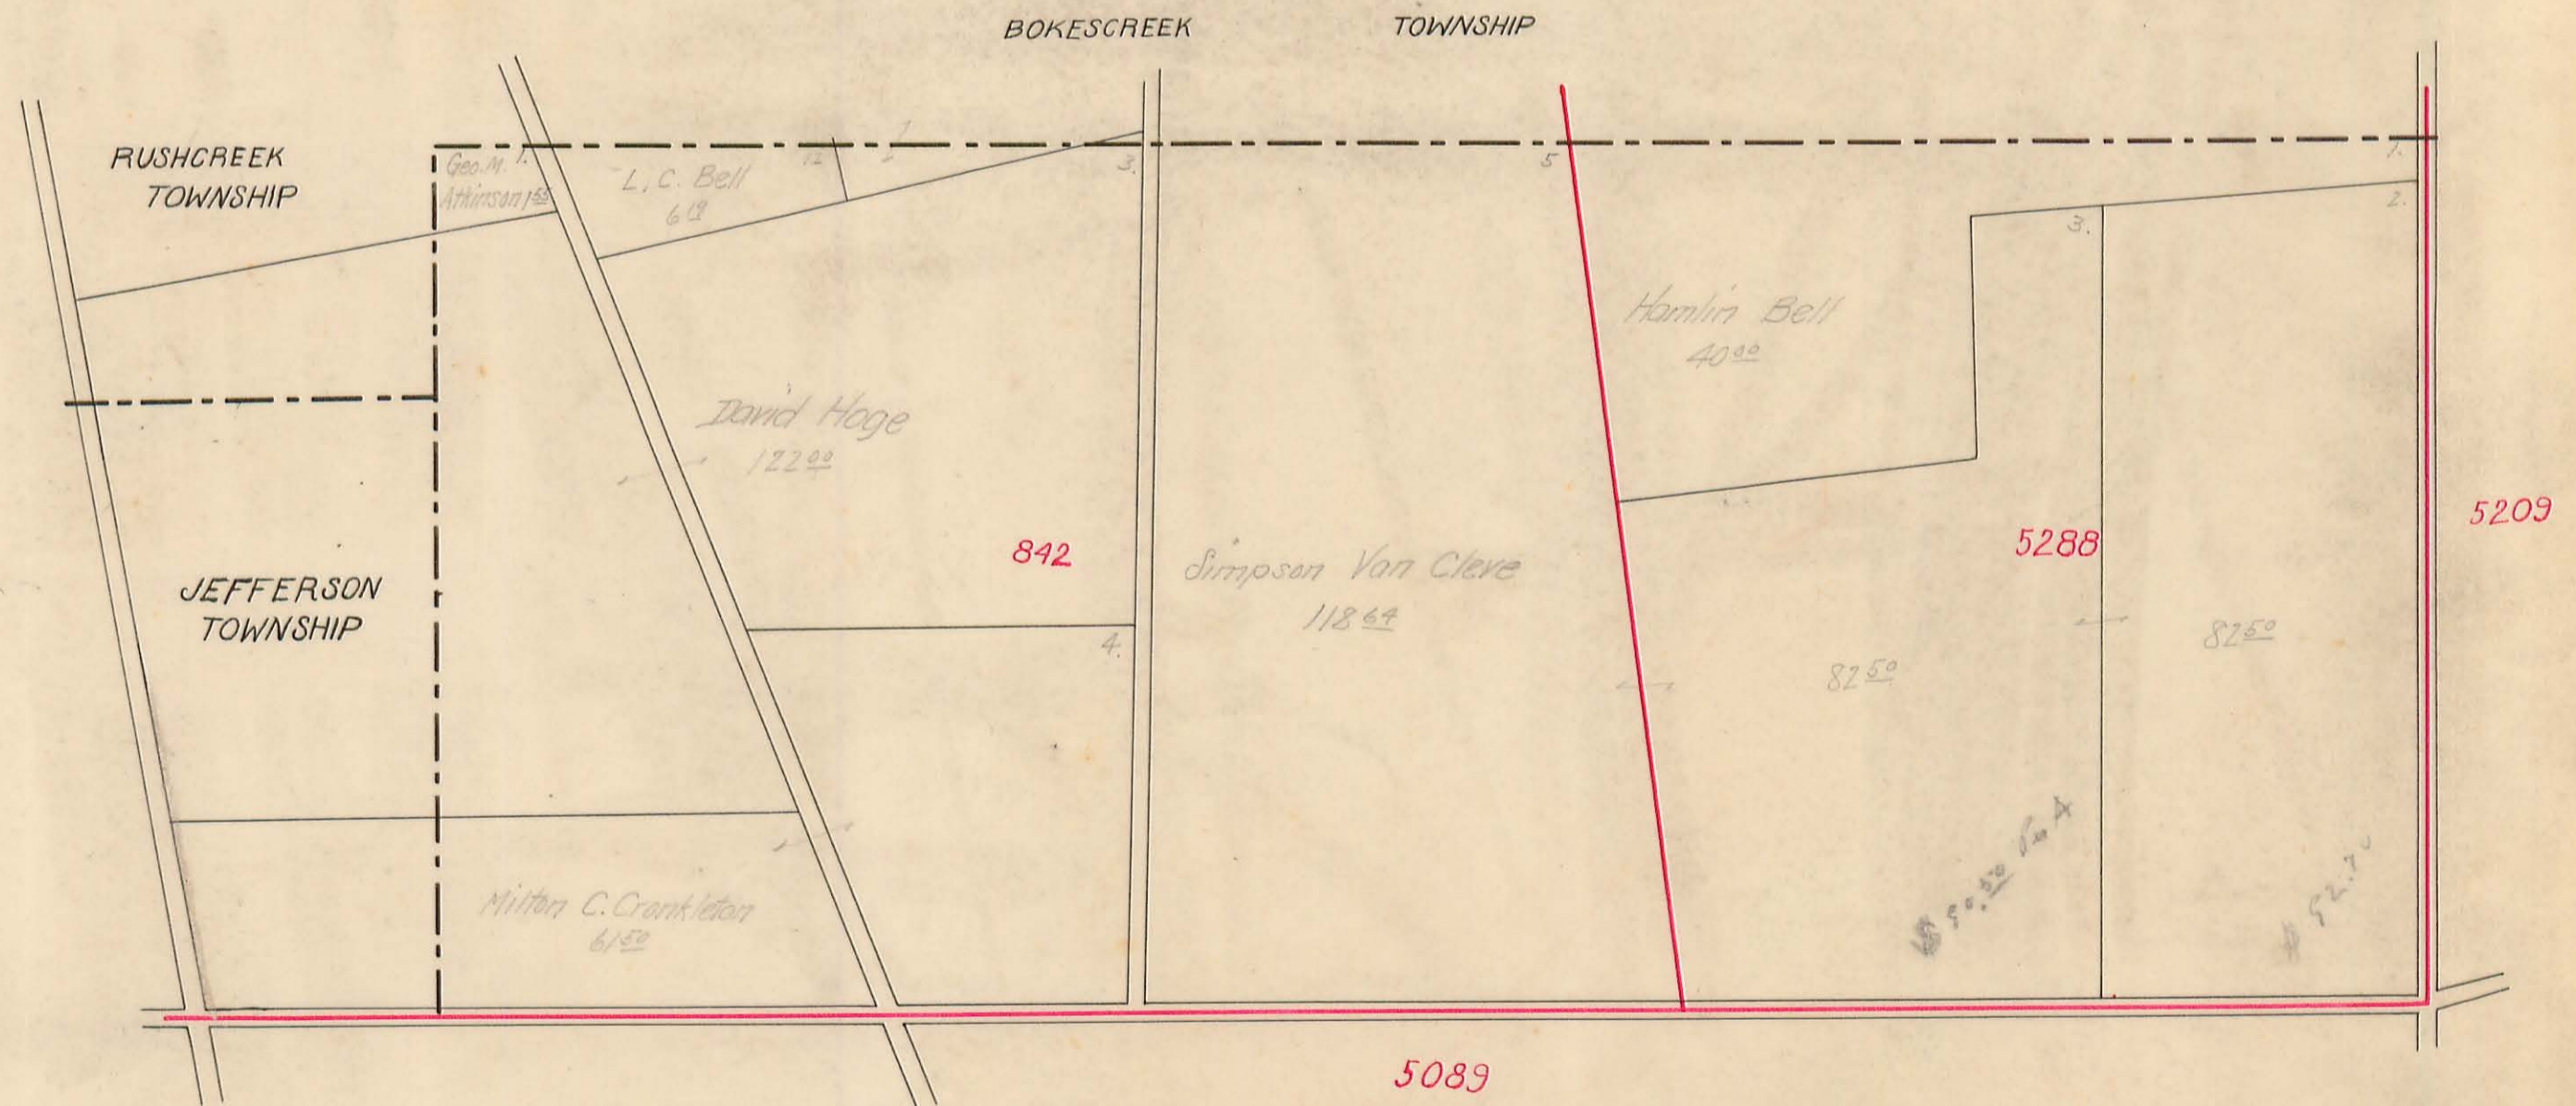

PERRY TOWNSHIP, 1914

Virginia Military Survey No. ⁸⁴²₅₂₈₈

Scale: 10 Chains to the Inch.

PERRY TOWNSHIP, 1914

Virginia Military Survey No. 5209

Scale: 10 Chains to the Inch.

PERRY TOWNSHIP, 1914

Virginia Military Survey No. ⁷⁷⁵ 13068
₆₁₅₅

Scale: 10 Chains to the Inch.

PERRY TOWNSHIP, 1914

Virginia Military Survey No. ³⁴³⁶ 5089

Scale: 10 Chains to the Inch.

PERRY TOWNSHIP, 1914

Virginia Military Survey No. 4210

Scale: 10 Chains to the Inch.

PERRY TOWNSHIP, 1914

Virginia Military Survey No. 5092

Scale: 10 Chains to the Inch.

4210

775
6155

4995

UNION COUNTY

PERRY TOWNSHIP, 1914

Virginia Military Survey No. ⁴⁹⁹⁵ 5092

Scale: 10 Chains to the Inch.

PERRY TOWNSHIP, 1914

Virginia Military Survey No. 5091

Scale: 10 Chains to the Inch.

PERRY TOWNSHIP, 1914

Virginia Military Survey No. ¹³⁴³²
¹³⁵²⁹
¹⁴⁸⁹⁴

Scale: 10 Chains to the Inch.