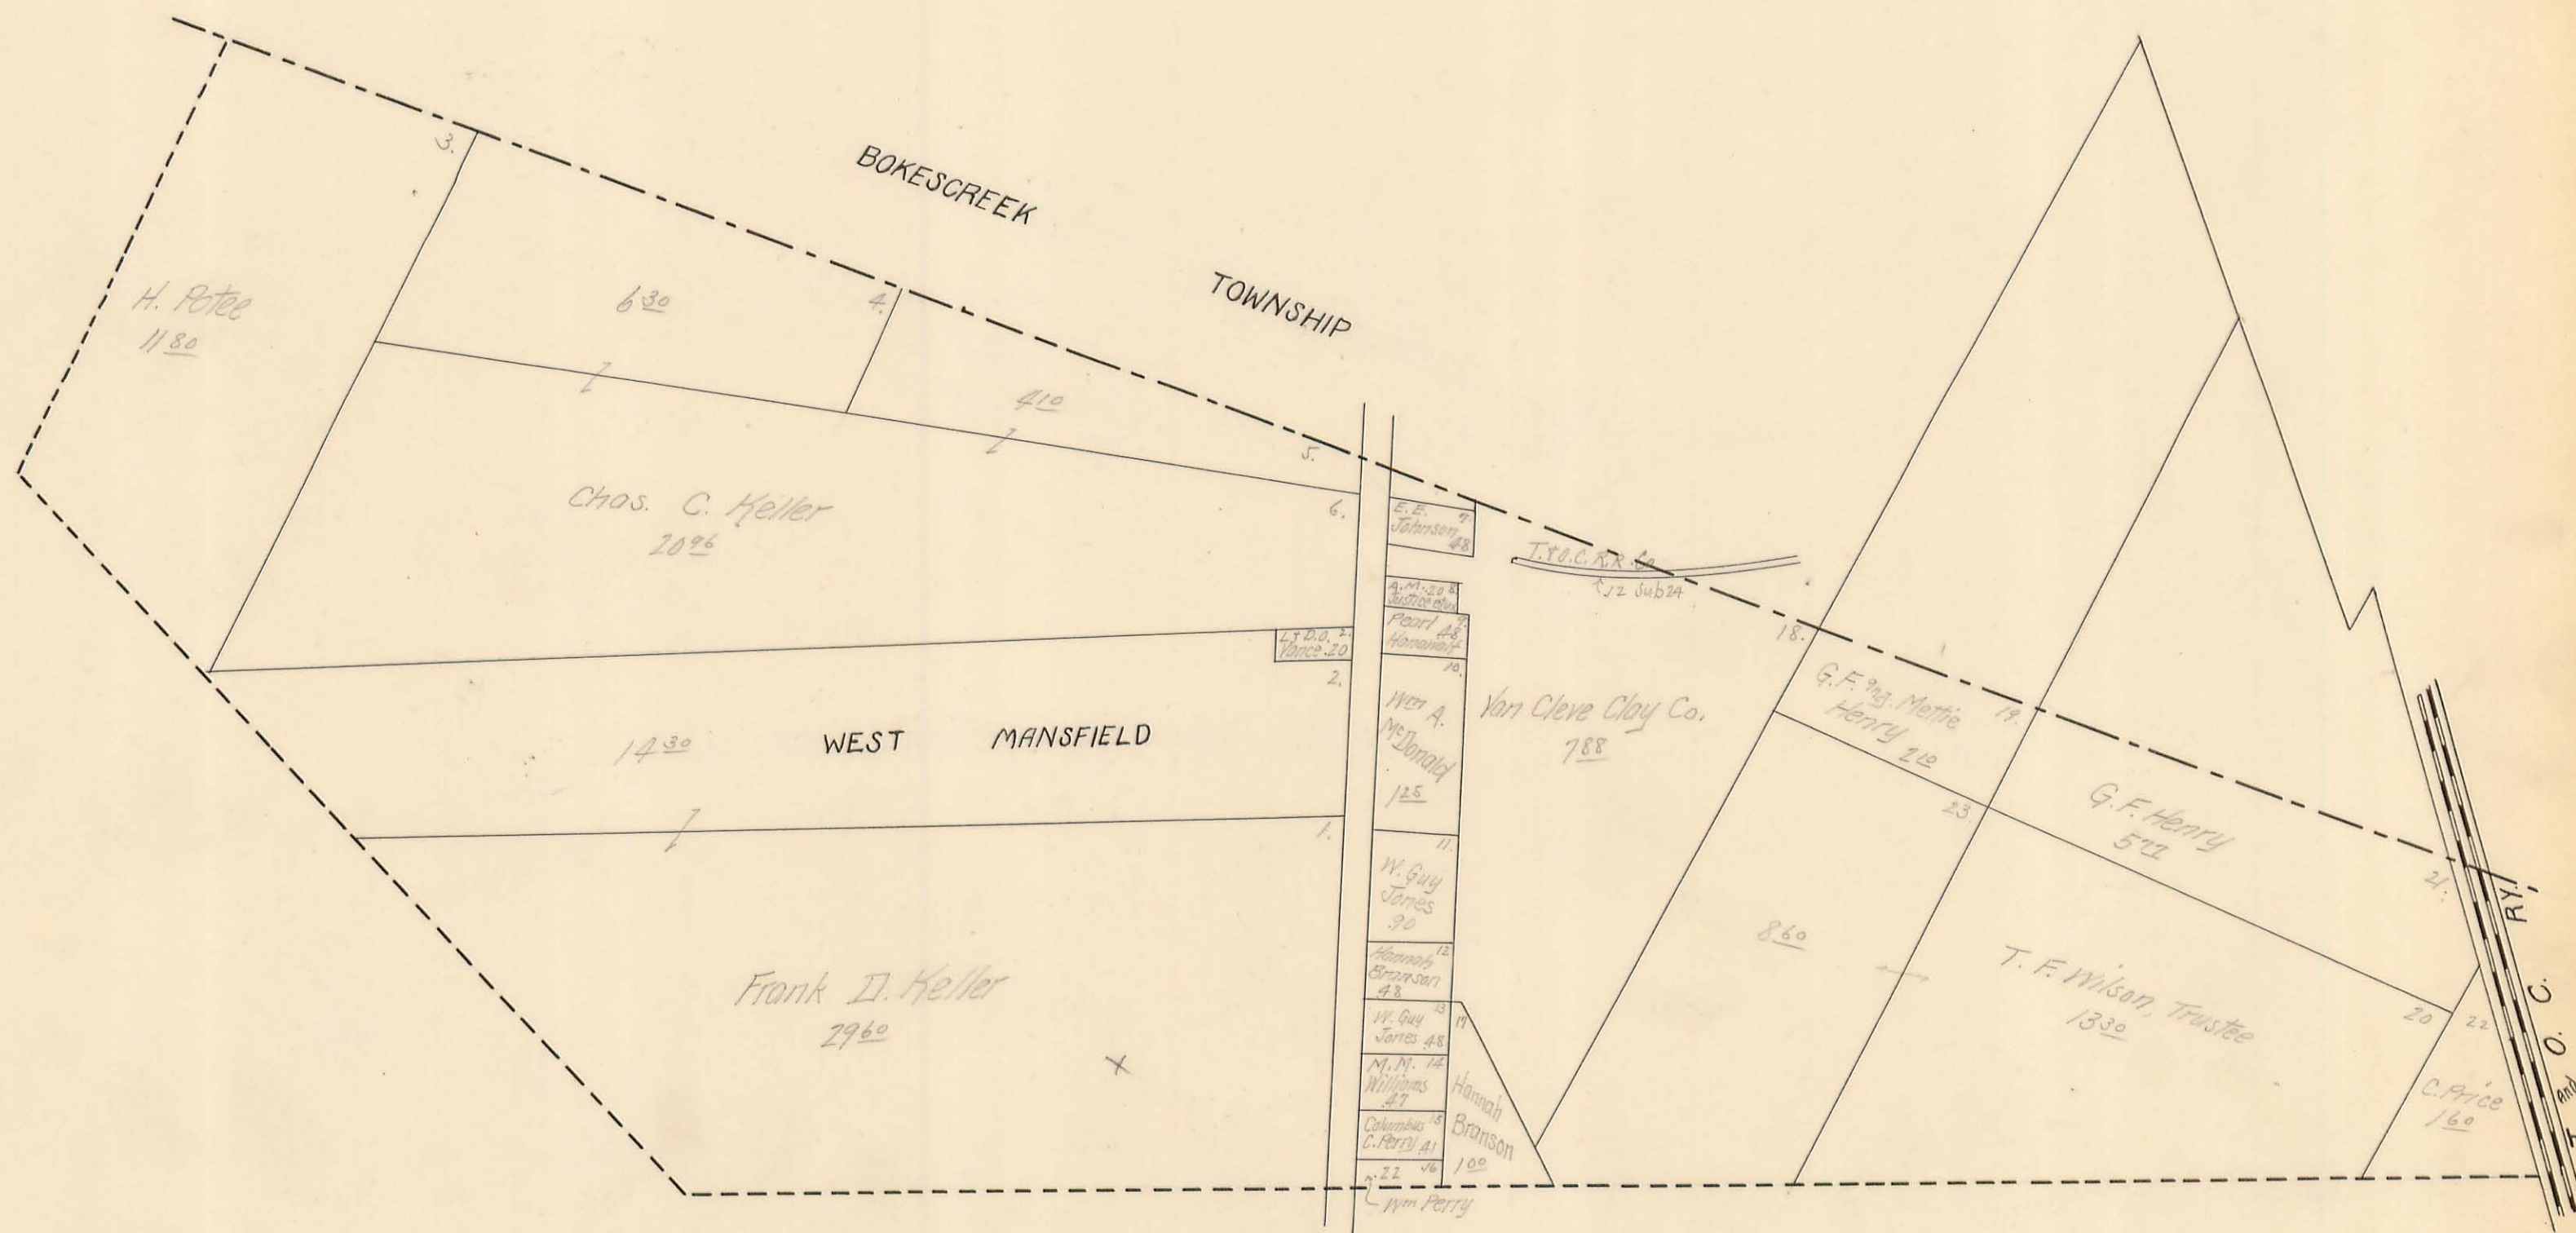

Scale: 10 Chains to the Inch.

PERRY TOWNSHIP, 1914

Virginia Military Survey No. 5275

Scale: 10 Chains to the Inch.

PERRY TOWNSHIP, 1914

Virginia Military Survey No. 14755
12283

Scale: 10 Chains to the Inch.

PERRY TOWNSHIP, 1914

Virginia Military Survey No. ⁵⁴⁵ 3159

Scale: 10 Chains to the Inch.

}	12399
	12402
	12395
	12427
	12428

PERRY TOWNSHIP, 1914

Virginia Military Survey No. ⁷⁷⁵ 6155

West Mansfield

Scale: 1 Inch to 300 Feet.

PERRY TOWNSHIP, 1914

Virginia Military Survey No. 4689

East Liberty

Scale: 1 Inch to 300 Feet.

PERRY TOWNSHIP, 1914

Virginia Military Survey No. 4689

East Liberty

Scale: 1 Inch to 300 Feet.