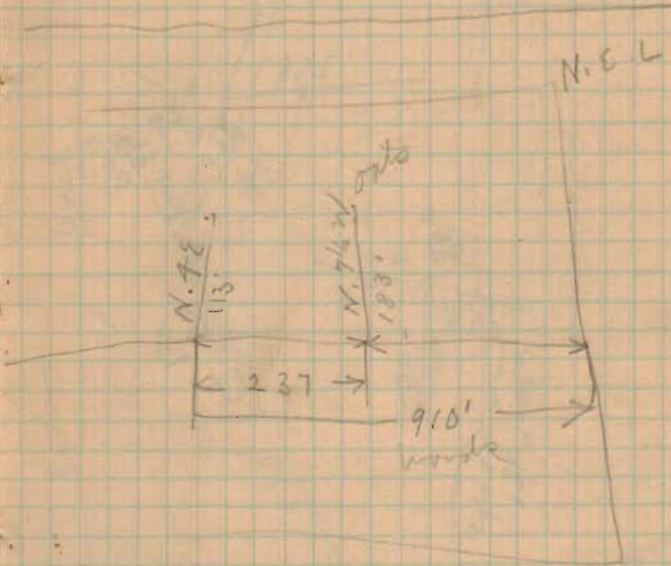

Return to McCalum Ditch

McEldin Dun Ditch 5/21/11

Bearings down stream  
39 ft to gate.

North

wood