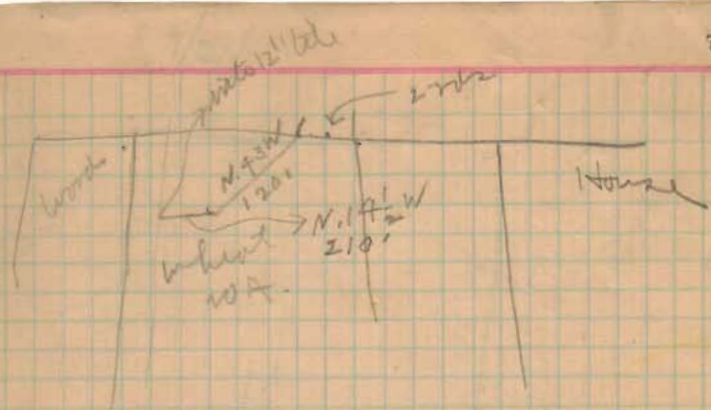

Return to McCalum Ditch

McEldin Dun Ditch 5/21/11

Bearings down stream  
39 ft to gate.

North

wood