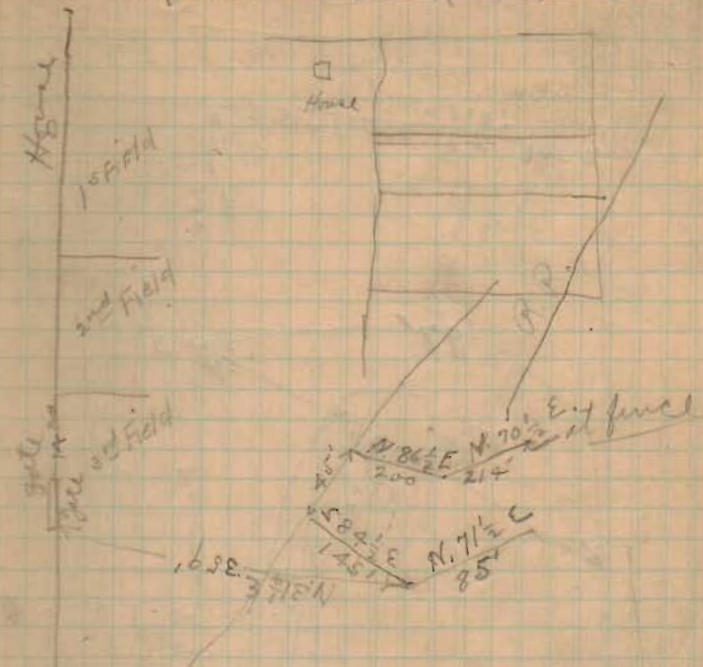

Return to McCalum Ditch

McEldin Dun Ditch 5/21/11

Bearings down stream  
39 ft to gate.

North

wood