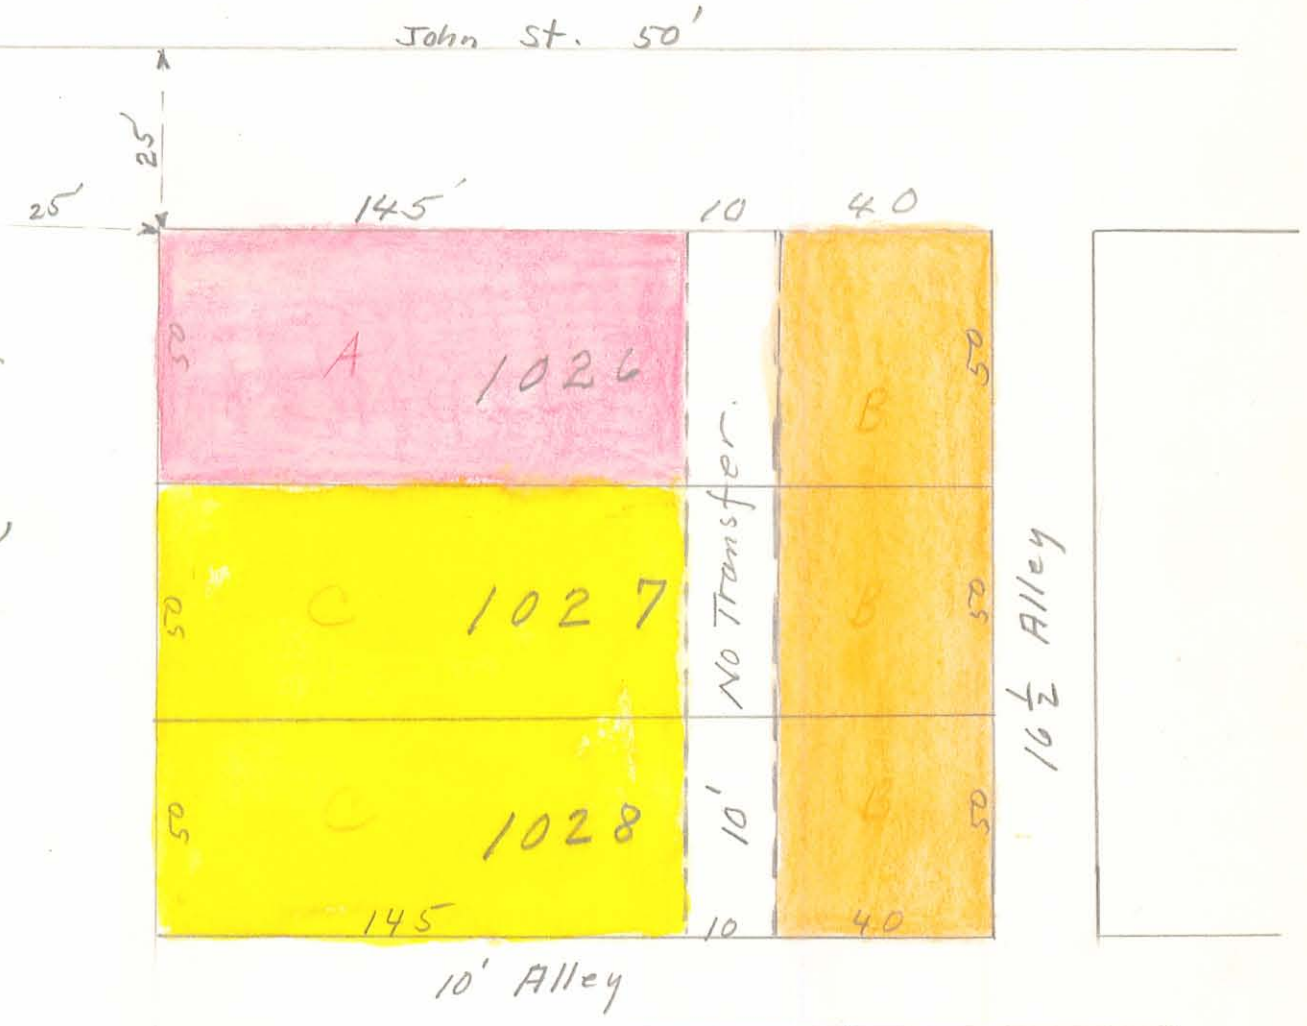

Present ~~4~~ 7 Plumvalley St { 40' 1882 see Stats 1st Addition.
{ 50' City Ordinance Book 1 Page 31 Nov. 27-1883

(No scale)

INDEXED ON MAP
1905 IP