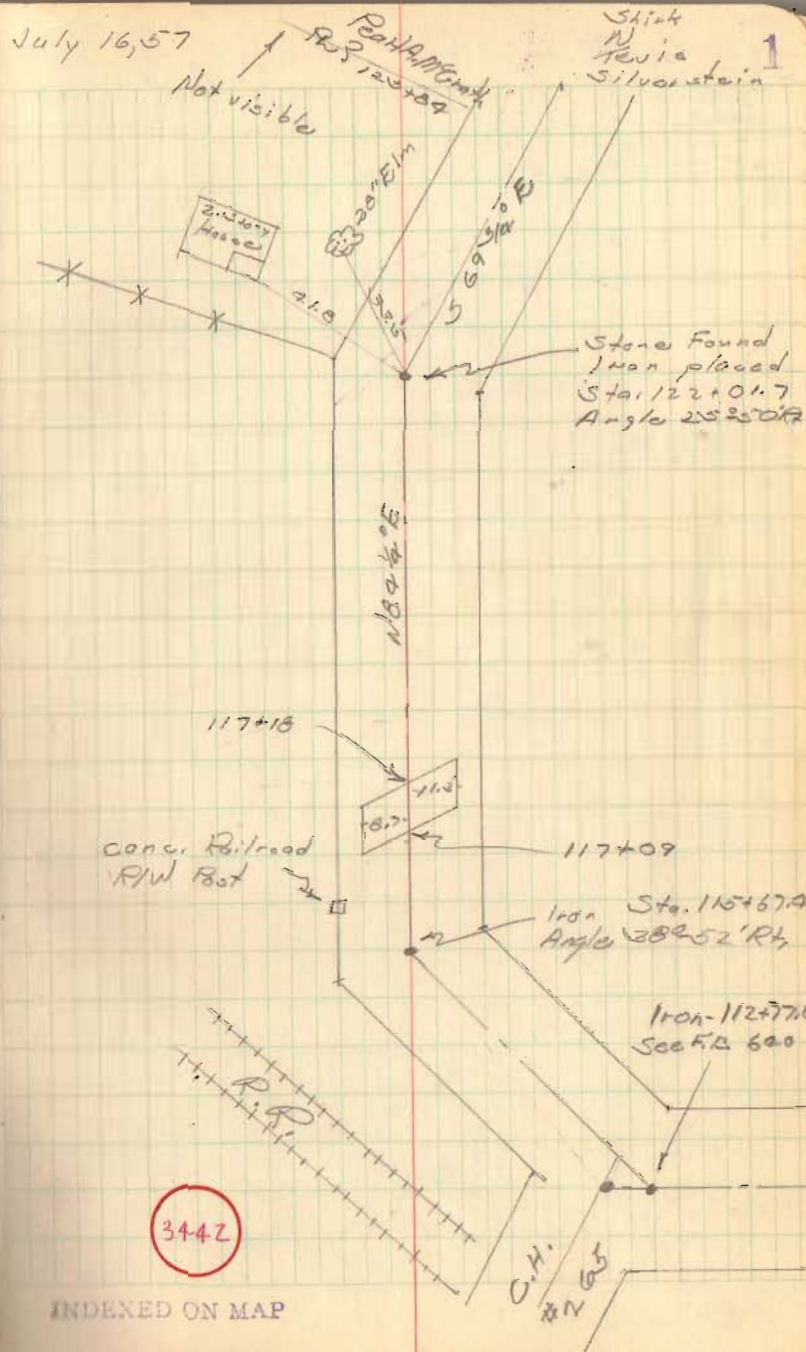

FB 701

C.H. 12

Begins in Rushcreek Twp.
ends in Batescreek Twp.

Iron Set
Sta. 102+31.2
No Angle

Iron found

Gilbert Kinney

142+31.2

"Double" Arch

10" Arch
Garrett Boring

Gilbert Kinney
142+31.2
Paul A. McGrath

344Z

FB 701 C.H. 12

FB 701 C.H. 12

C.H. 115

INDEXED ON MAP

Abbie Romire
248+01.8 — x x

← Iron found
No Angle

Herbert
Crankleton
21.73

Iron - No Angle
found 12" pin on June 27
C.N.
24.55 cor. post, capped nail
27.2+37
21.77 18" Walnut

240+15.7 — x x

N 09 1/4 E

Moud
Ramsey
22.78

Herbert
Crankleton
21.35

x x 230+09

Herbert
Crankleton

3442

FB 701

C.H. 12

6

V.M.S. 16070
 V.M.S. 14530

-265+76