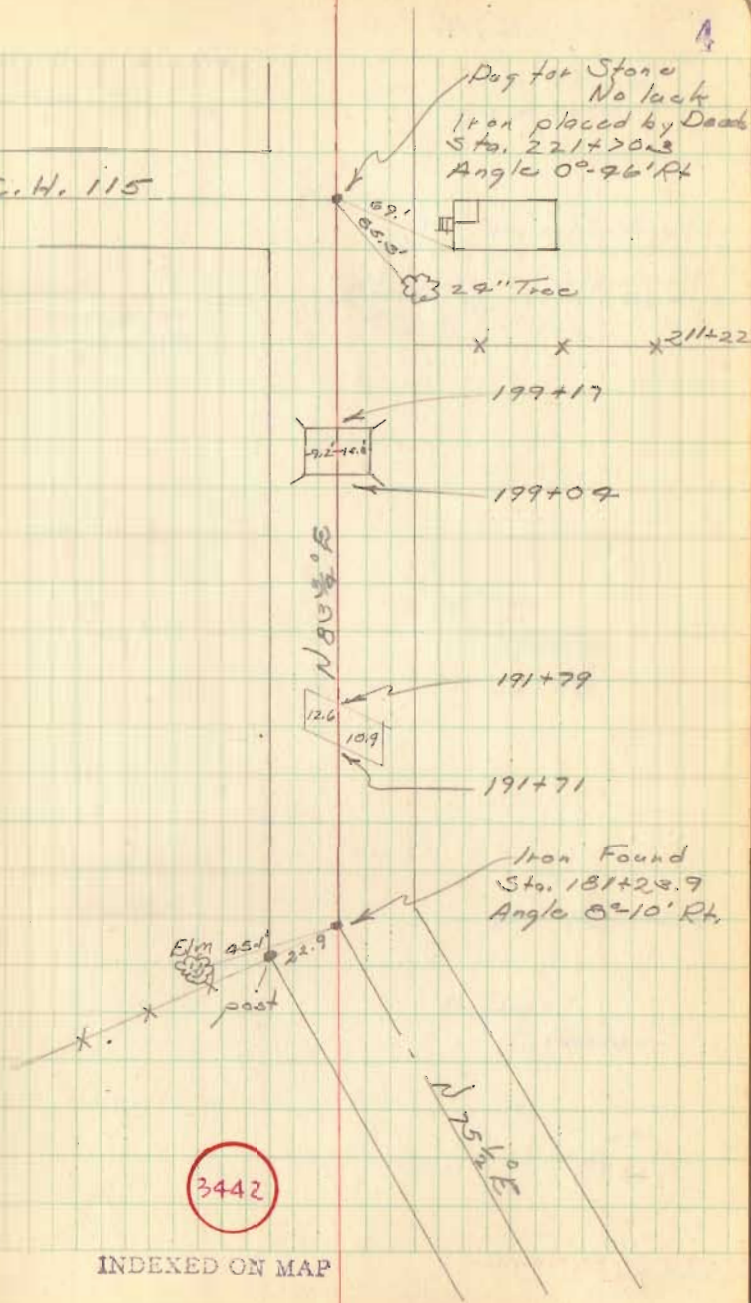

FB 701

C.H. 12

Begins in Rushcreek Twp.
ends in Batescreek Twp.

Iron Set
Sta. 102+31.2
No Angle

Iron found

Gilbert Kinney

142+31.2

"Double" Arch

10" Arch
Garrett Boring

Gilbert Kinney
142+31.2
Paul A. McGrath

344Z

FB 701 C.H. 12

FB 701 C.H. 12

C.H. 115

INDEXED ON MAP

Abbie Romire
248+01.8 — x x

← Iron found
No Angle

Herbert
Crankleton
21.73

Iron - No Angle
found 12" pin on June 27
C.N.
24.55 cor. post, capped nail
27.2+37
21.77 18" Walnut

240+15.7 — x x

N 09 1/4 E

Moud
Ramsey
22.78

Herbert
Crankleton
21.35