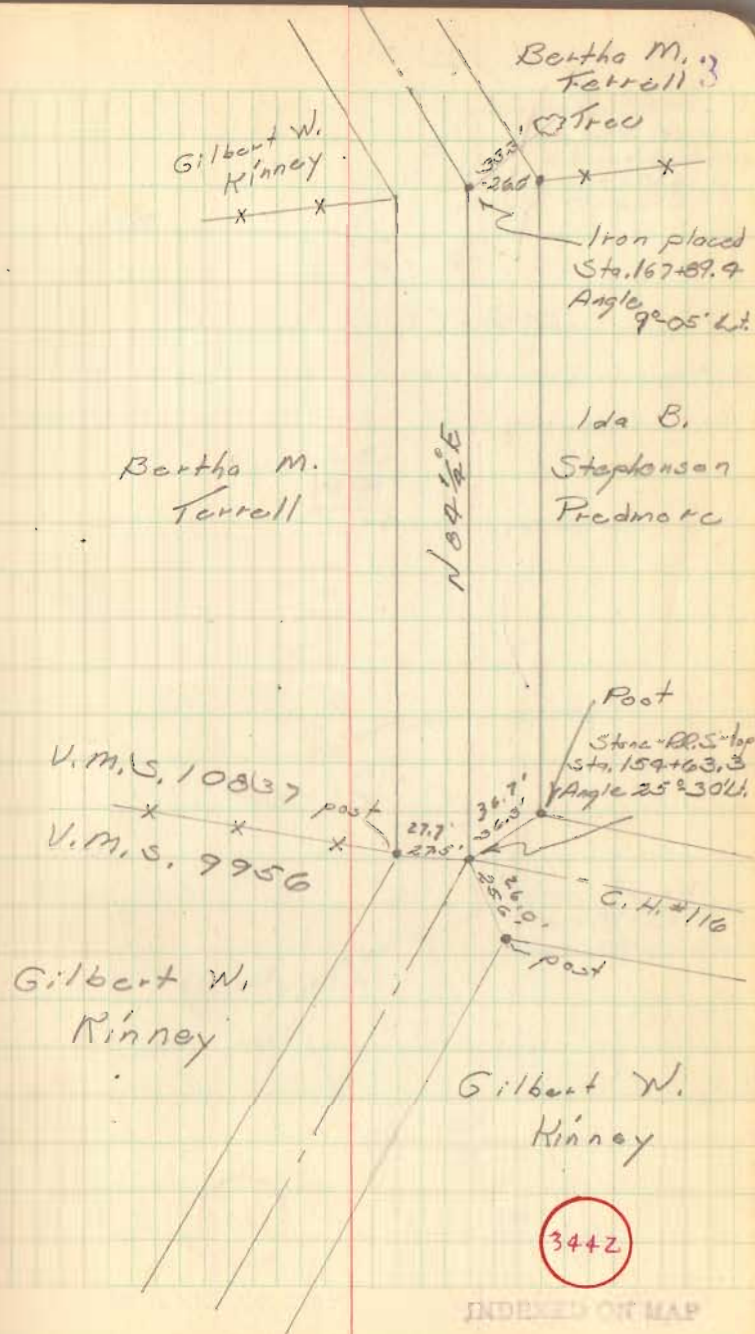

FB 701

C.H. 12

Begins in Rushcreek Twp.
ends in Batescreek Twp.

Iron Set
Sta. 102+31.2
No Angle

Iron found

Gilbert Kinney

142+31.2

"Double" Arch

10" Arch
Garrett Boring

Gilbert Kinney
142+31.2
Paul A. McGrath

344Z

FB 701 C.H. 12

FB 701 C.H. 12

C.H. 115

INDEXED ON MAP

Abbie Romire
248+01.8 — x x

← Iron found
No Angle

Herbert
Crankleton
21.73

Iron - No Angle
found 12" pin on June 27
C.N.
24.55 cor. post, capped nail
27.2+37
21.77 18" Walnut

240+15.7 — x x

N 09 1/4 E

Moud
Ramsey
22.78

Herbert
Crankleton
21.35