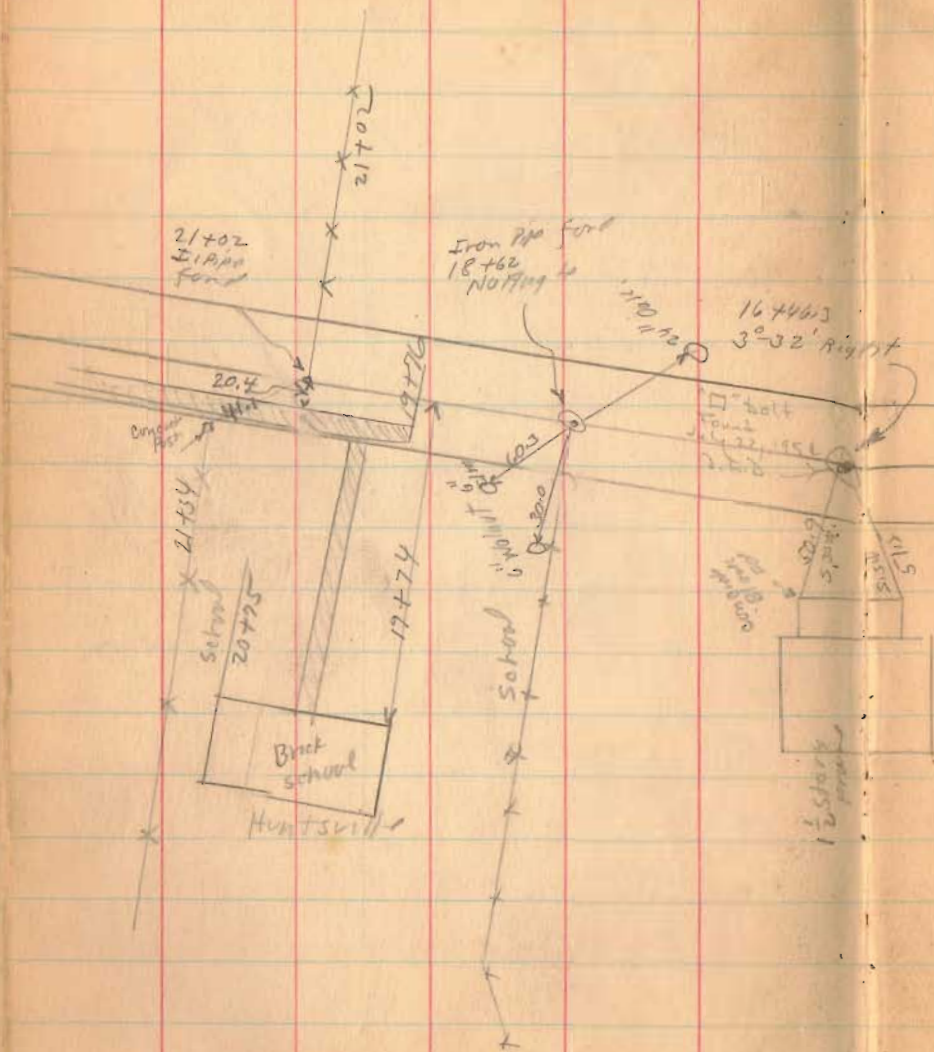

Road 222
 19^s Arthur Trapp

50' Huntsville - Belle Center Pike - 1873
 Free Turn Pike Record 3 Page 151

1577

INDEXED ON MAP

May - 30-1934
 Clear - Warm - Dry
 Wright
 Mills
 Ratsfelder
 Henry

- Museum on left
- 1750
- 5750
- 8700
- 10+00
- left Only
- 16+00
- 16+46.3 Right Only
- 70° Boudier Huntsville
- 13+63
- left Only
- 17+75
- 21+50

Road 22

Road 222

1 1/2 story frame
(old - vacant)

127.54

2134 feet = 4042 Miles
40 "

1577

INDEXED ON MAP