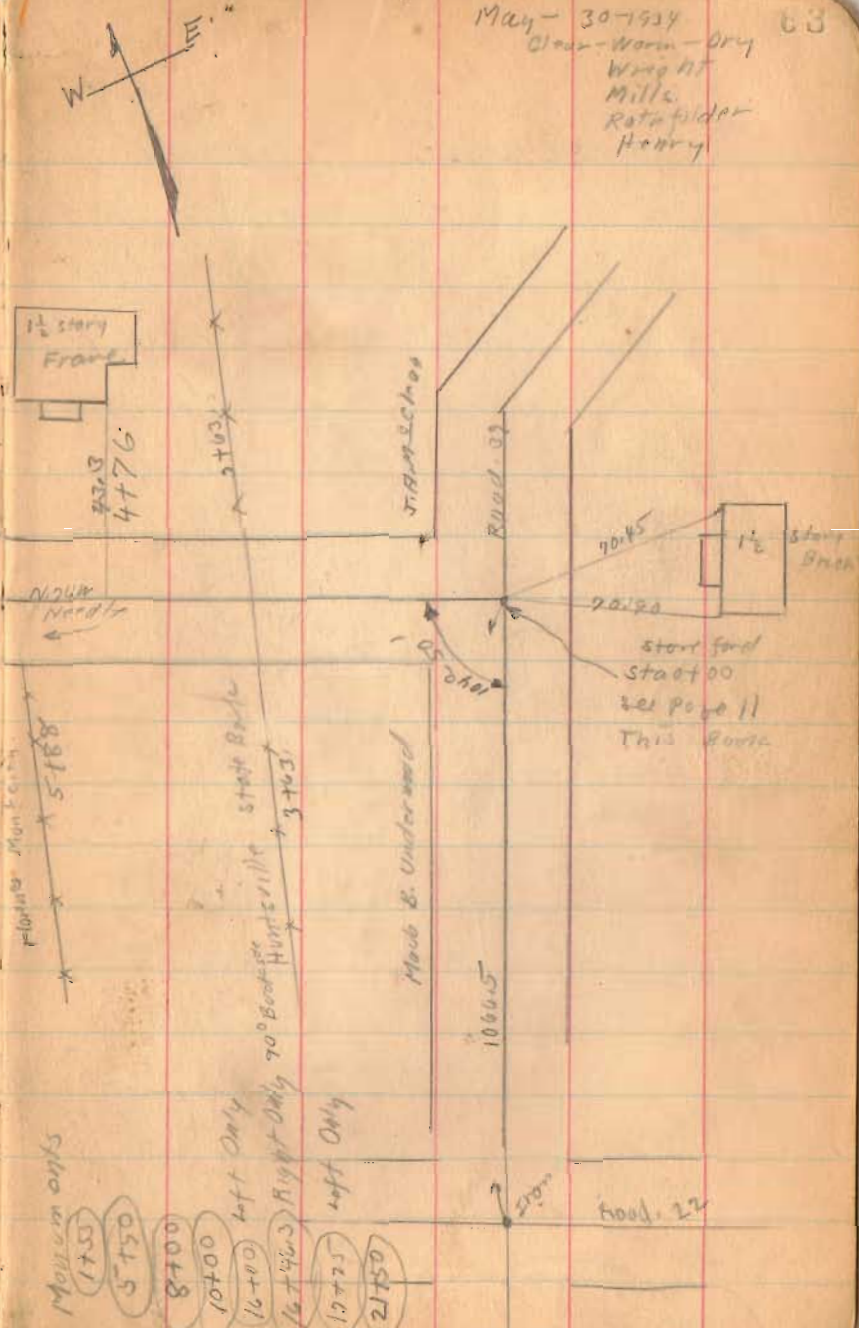

Road 222
 19^s Arthur Trapp

50' Huntsville - Belle Center Pike - 1873
 Free Turn Pike Record 3 Page 151

1577

INDEXED ON MAP

May - 30-1934
 Clear - Warm - Dry
 Wright
 Mills
 Ratsfelder
 Henry

- Museum on left
- 1750
- 5750
- 8700
- 10+00
- left Only
- 16+00
- 16+46.3 Right Only
- 70° Boudier Huntsville
- 13+63
- left Only
- 17+75
- 21+50

Road 22

Road 222

1 1/2 story frame
(old - vacant)

127.54

2134 feet = 4042 Miles
40 "

1577

INDEXED ON MAP