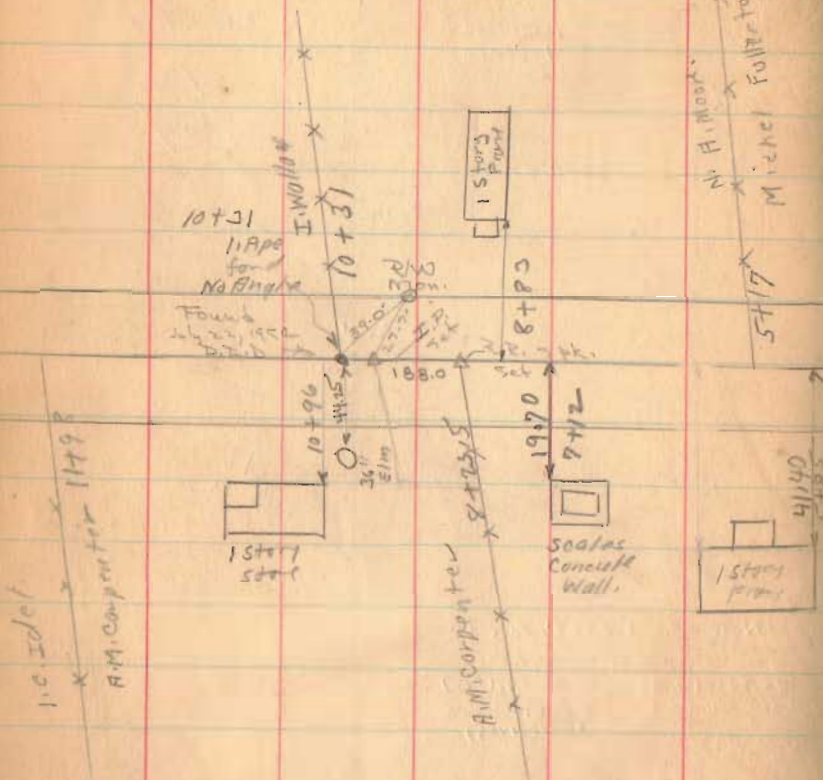

Road 222
 19^s Arthur Trapp

50' Huntsville - Belle Center Pike - 1873
 Free Turn Pike Record 3 Page 151

1577

INDEXED ON MAP

May - 30-1934
 Clear - Warm - Dry
 Wright
 Mills
 Ratsfelder
 Henry

- Museum on left
- 1750
- 5750
- 8700
- 10+00
- left Only
- 16+00
- 16+46.3 Right Only
- 70° Boudier Huntsville
- 13+63
- left Only
- 17+75
- 21+50

Road 22

Road 222

1 1/2 story frame
(old - vacant)

127.54

2134 feet = 4042 Miles
40 "

1577

INDEXED ON MAP