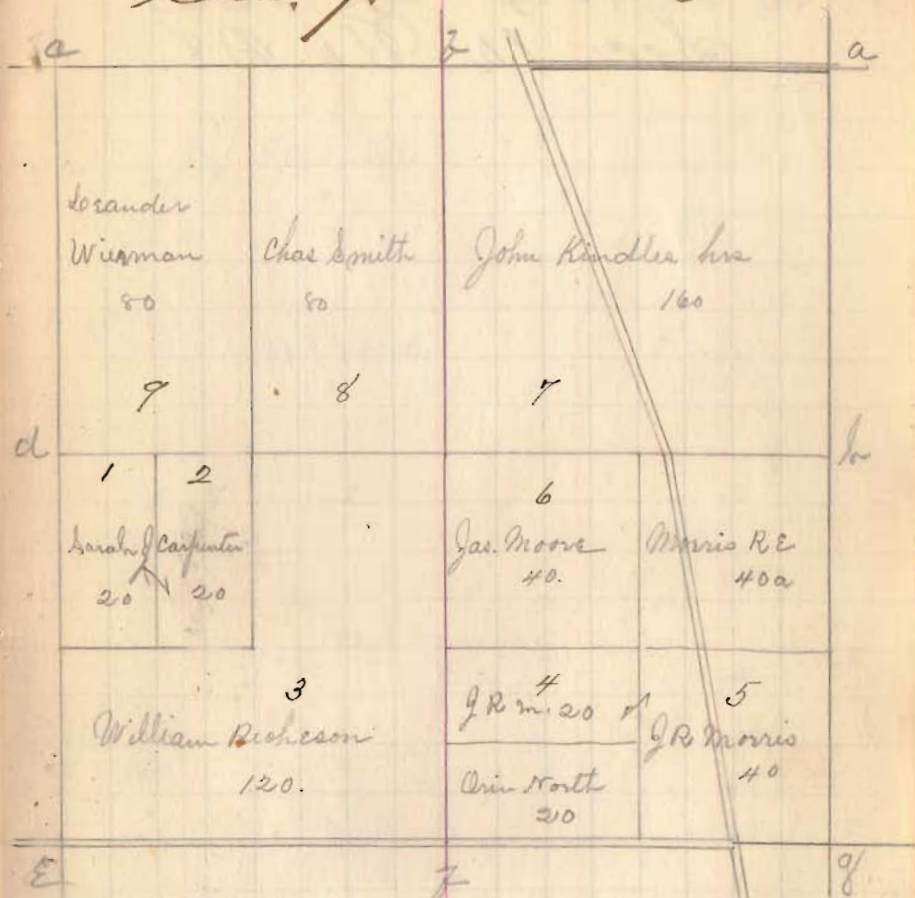

Auglaize Co
Sec 9 T6. R8.

539
INDEXED ON MAP

Sec 9 T6. R8.

Stake No. C Old Burdett's S 57 1/2 W 2 do 1850 - 2 46

[Faint, illegible handwritten notes]