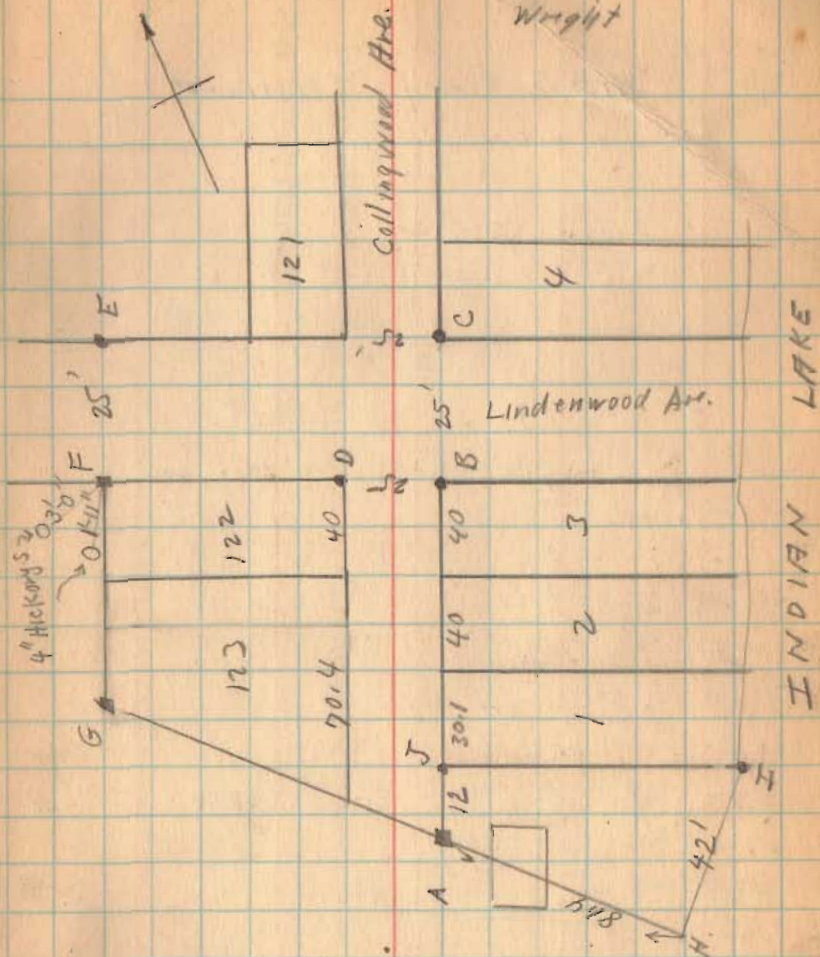

Watson Survey Island View
 Lot 123 and 122 Stokes Twp.
 V.M.S. 12276

See Book 385 for Wise Island View.
 See Book 480 Page 23 for Small Survey

- A. Hub found See Book 480 Page 24
- B. Hub found.
- D. Iron placed.
- E. Iron Found.
- F. Hub placed
- G. Hub Found.
- H. Temporary Point
- I. Hole in concrete (See Next Page)
- J. 1/2" Iron Placed.

INDEXED ON MAP
 1248

Oct. 6-1921
 Worm
 Wright

52

(See Next Page for witnesses)

Watson survey (Continued)

INDEXED ON MAP

1248