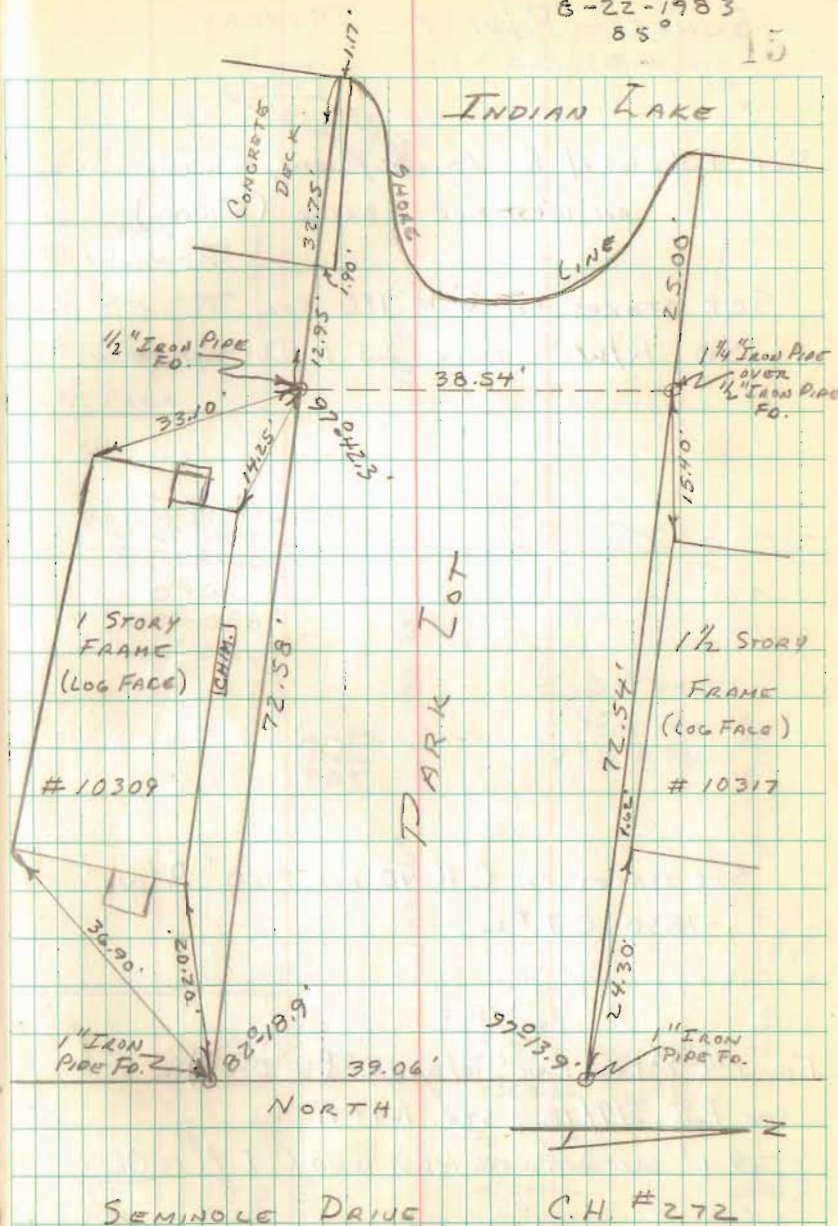

FB 709

PARK LOT
 LOT No 154 - SEMINOLE ISLAND

AUGUST 22, 1983

85° ± SUNNY

T - D. GILBERT
 C. NICHOLS
 C. DILL

REFERENCE:

RESURVEY LOTS 151 TO 158
 SEMINOLE ISLAND
 SUBDIVISION A (JULY 1945)
 LO. CO. ENG. FILE J-65

8-22-1983

85°

15

6960