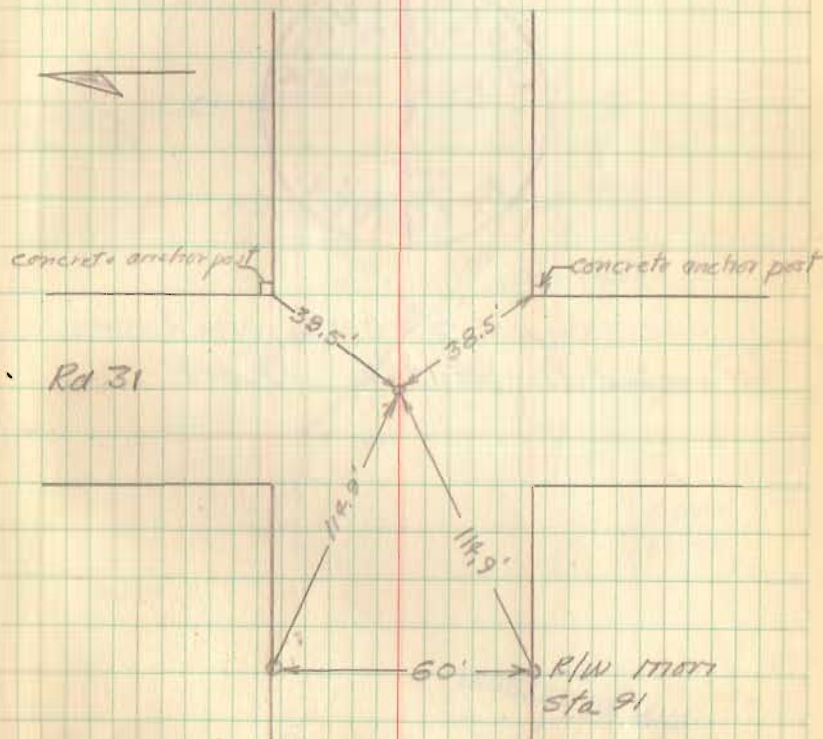

Intersection of Road 43 - Road 31

Stamped Nov 18 1942 RHR

G. W. Skeep  
F. Hurst  
R. McGurvy  
9-18-47

14

Rd 43 - Cor 19, 20, 25, 26 T3 R14  
Found wooden hub on top of  
large stone - broken brick  
Set concrete man 4" below surface

Elevation: 1076.12

INDEXED ON MAP

2630

Union  
Twp.

INDEXED ON MAP