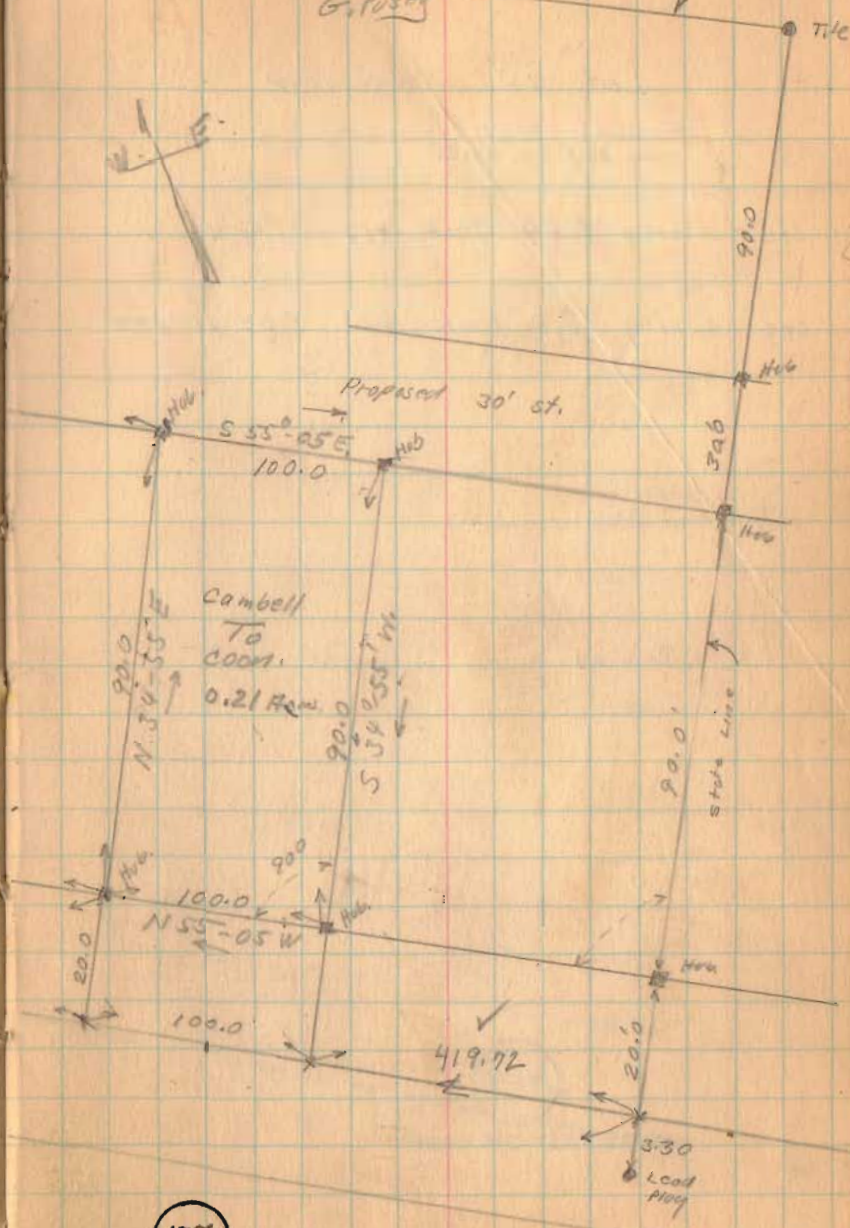

Campbell Surrey
 Sec. 36 T.6 R.8

S.H. 168
 Route 32

Road 61

(See Page 18)

135.80
10.20
12.75
158.75
4.65
163.40

Lingo
 Oil
 Co.

Oct. 20, 1936
 clear
 F. Wright
 G. Pusey

state line 19

Tile

1756

INDEXED ON MAP