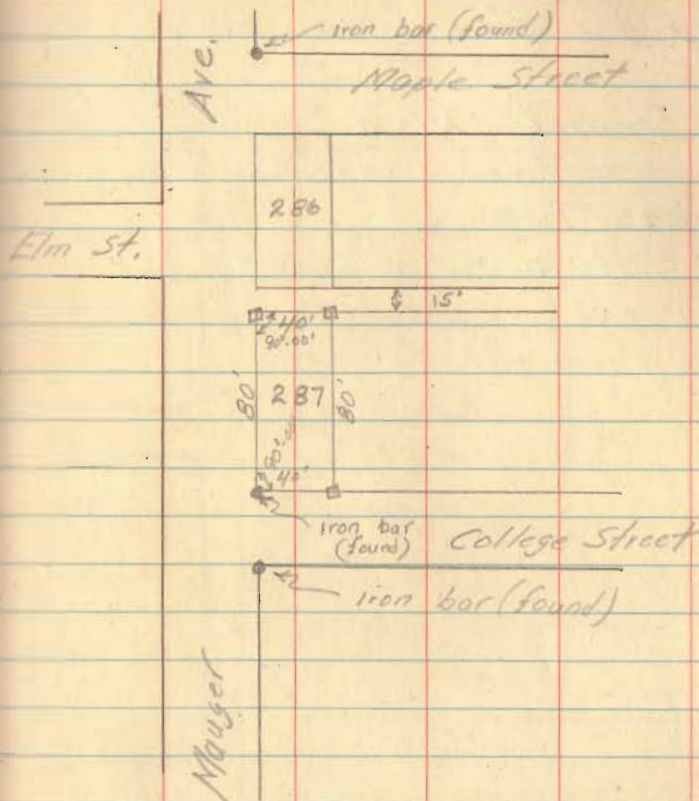

Survey for Harry Grandi
 Lot # 287 Orchard Island
 Washington Twp. Logan Co. Ohio

2x2" hubs set as shown

June 24, 1946

J.H. Inskoop
 C.A. Miller 59
 J.C. Wheeler

INDEXED ON MAP

2332