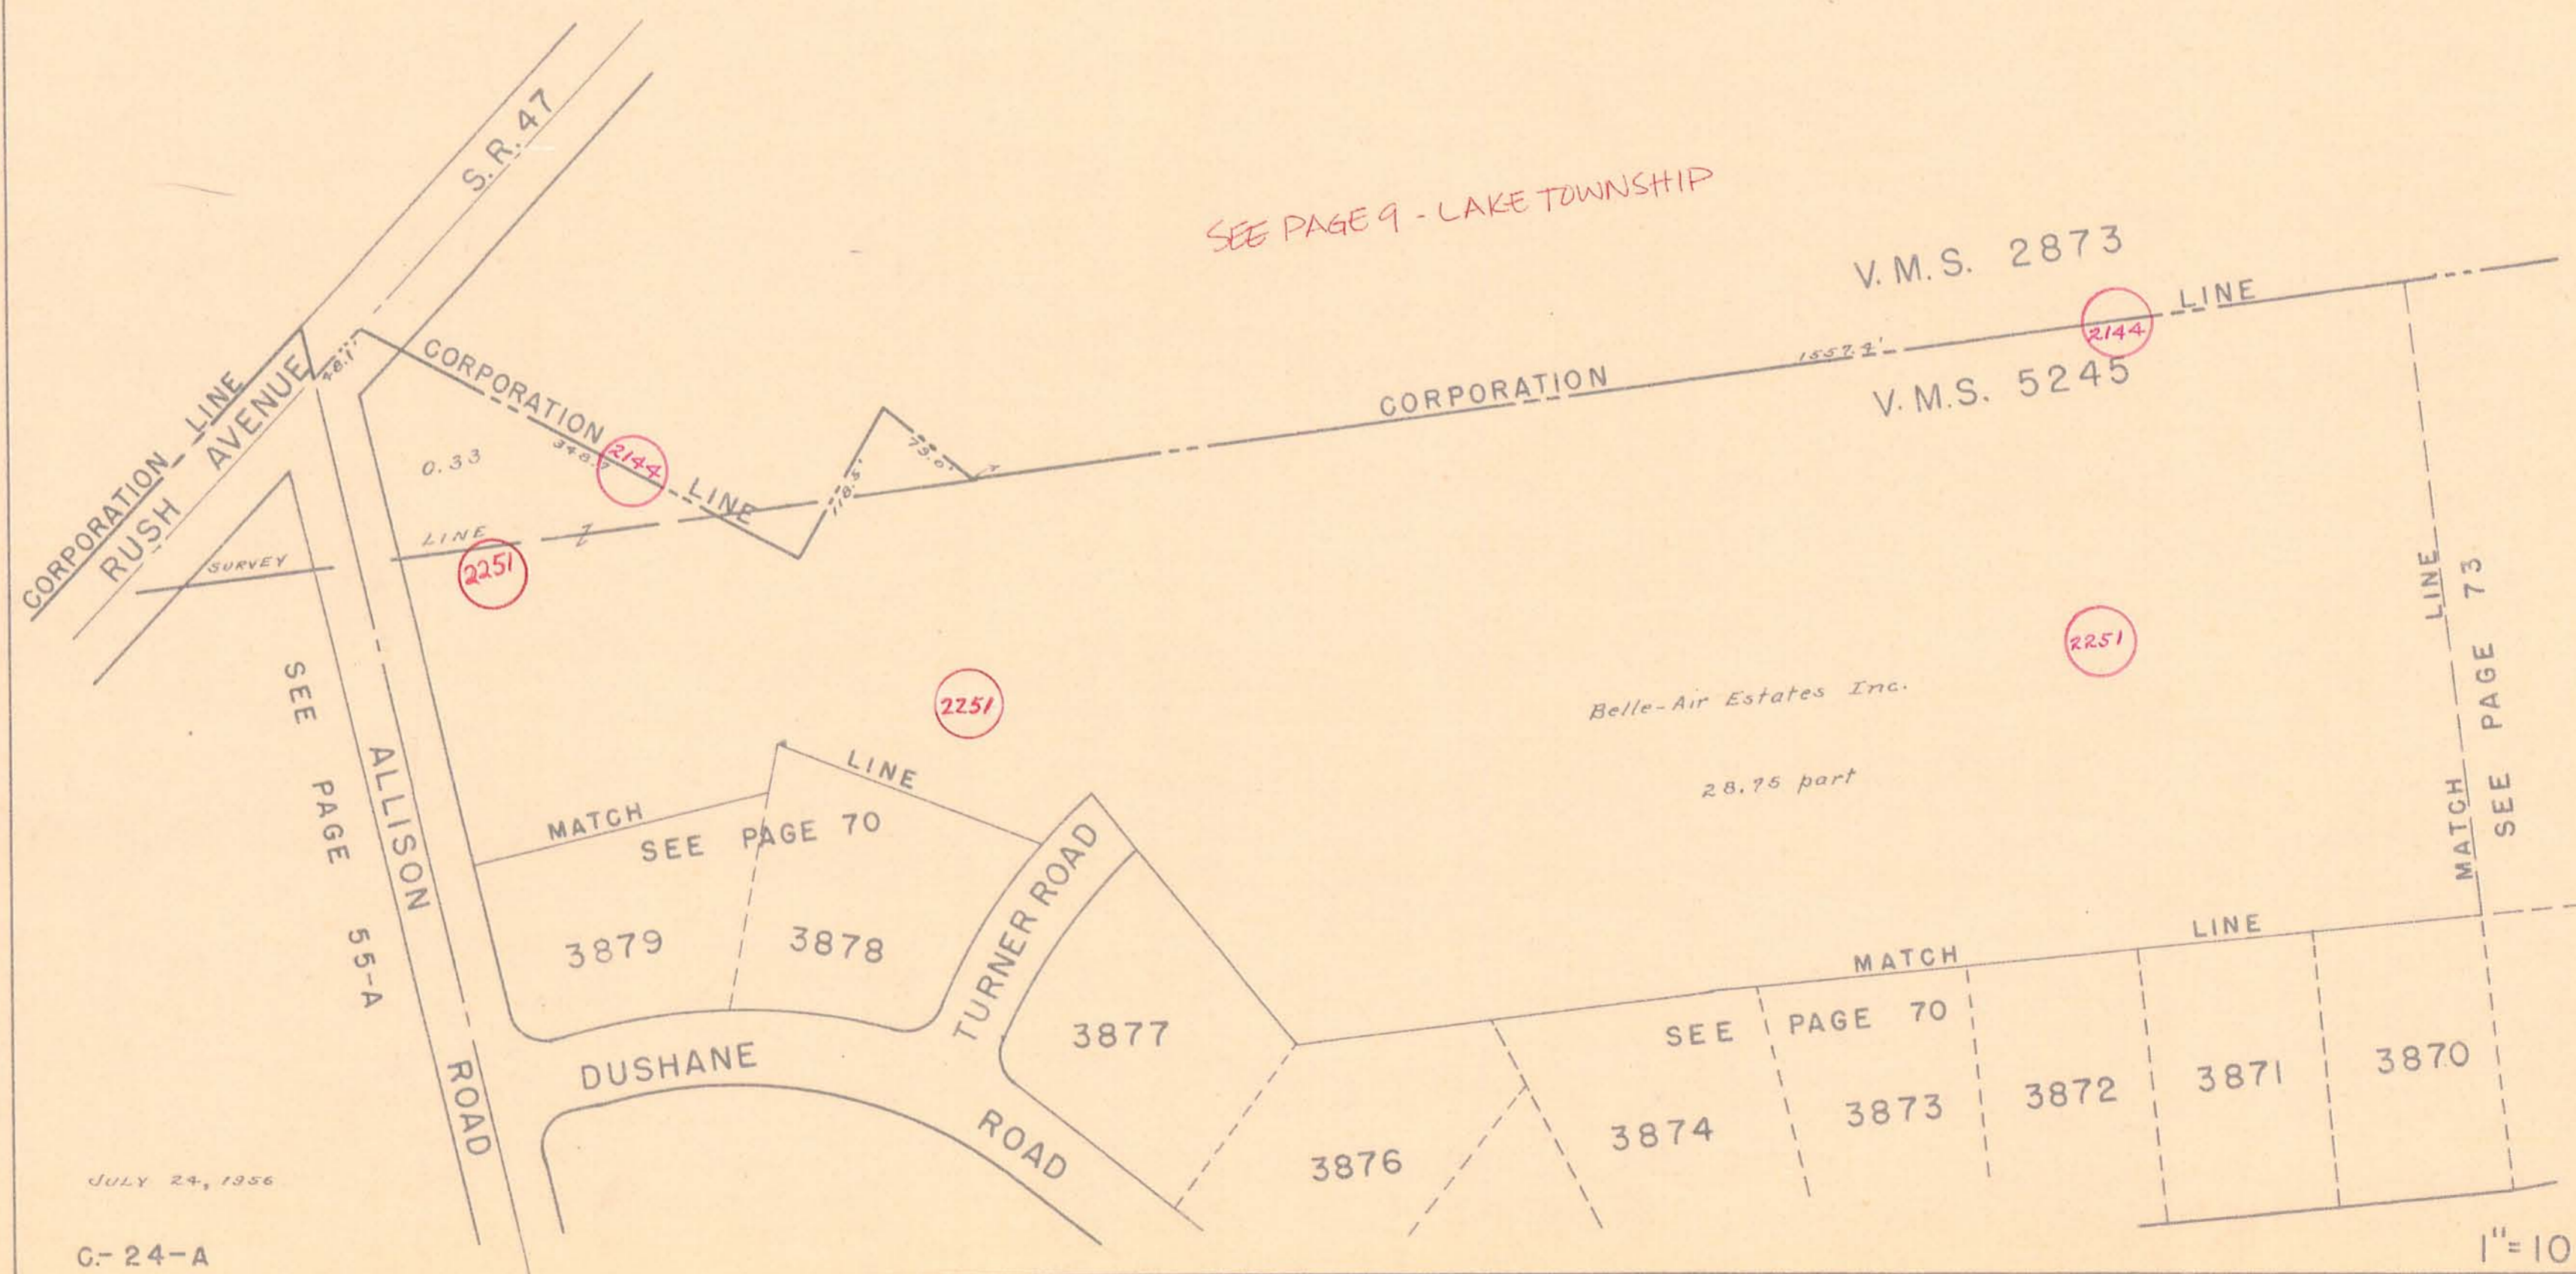

SEE PAGE 9 - LAKE TOWNSHIP

JULY 24, 1956

G-24-A

1"=100'