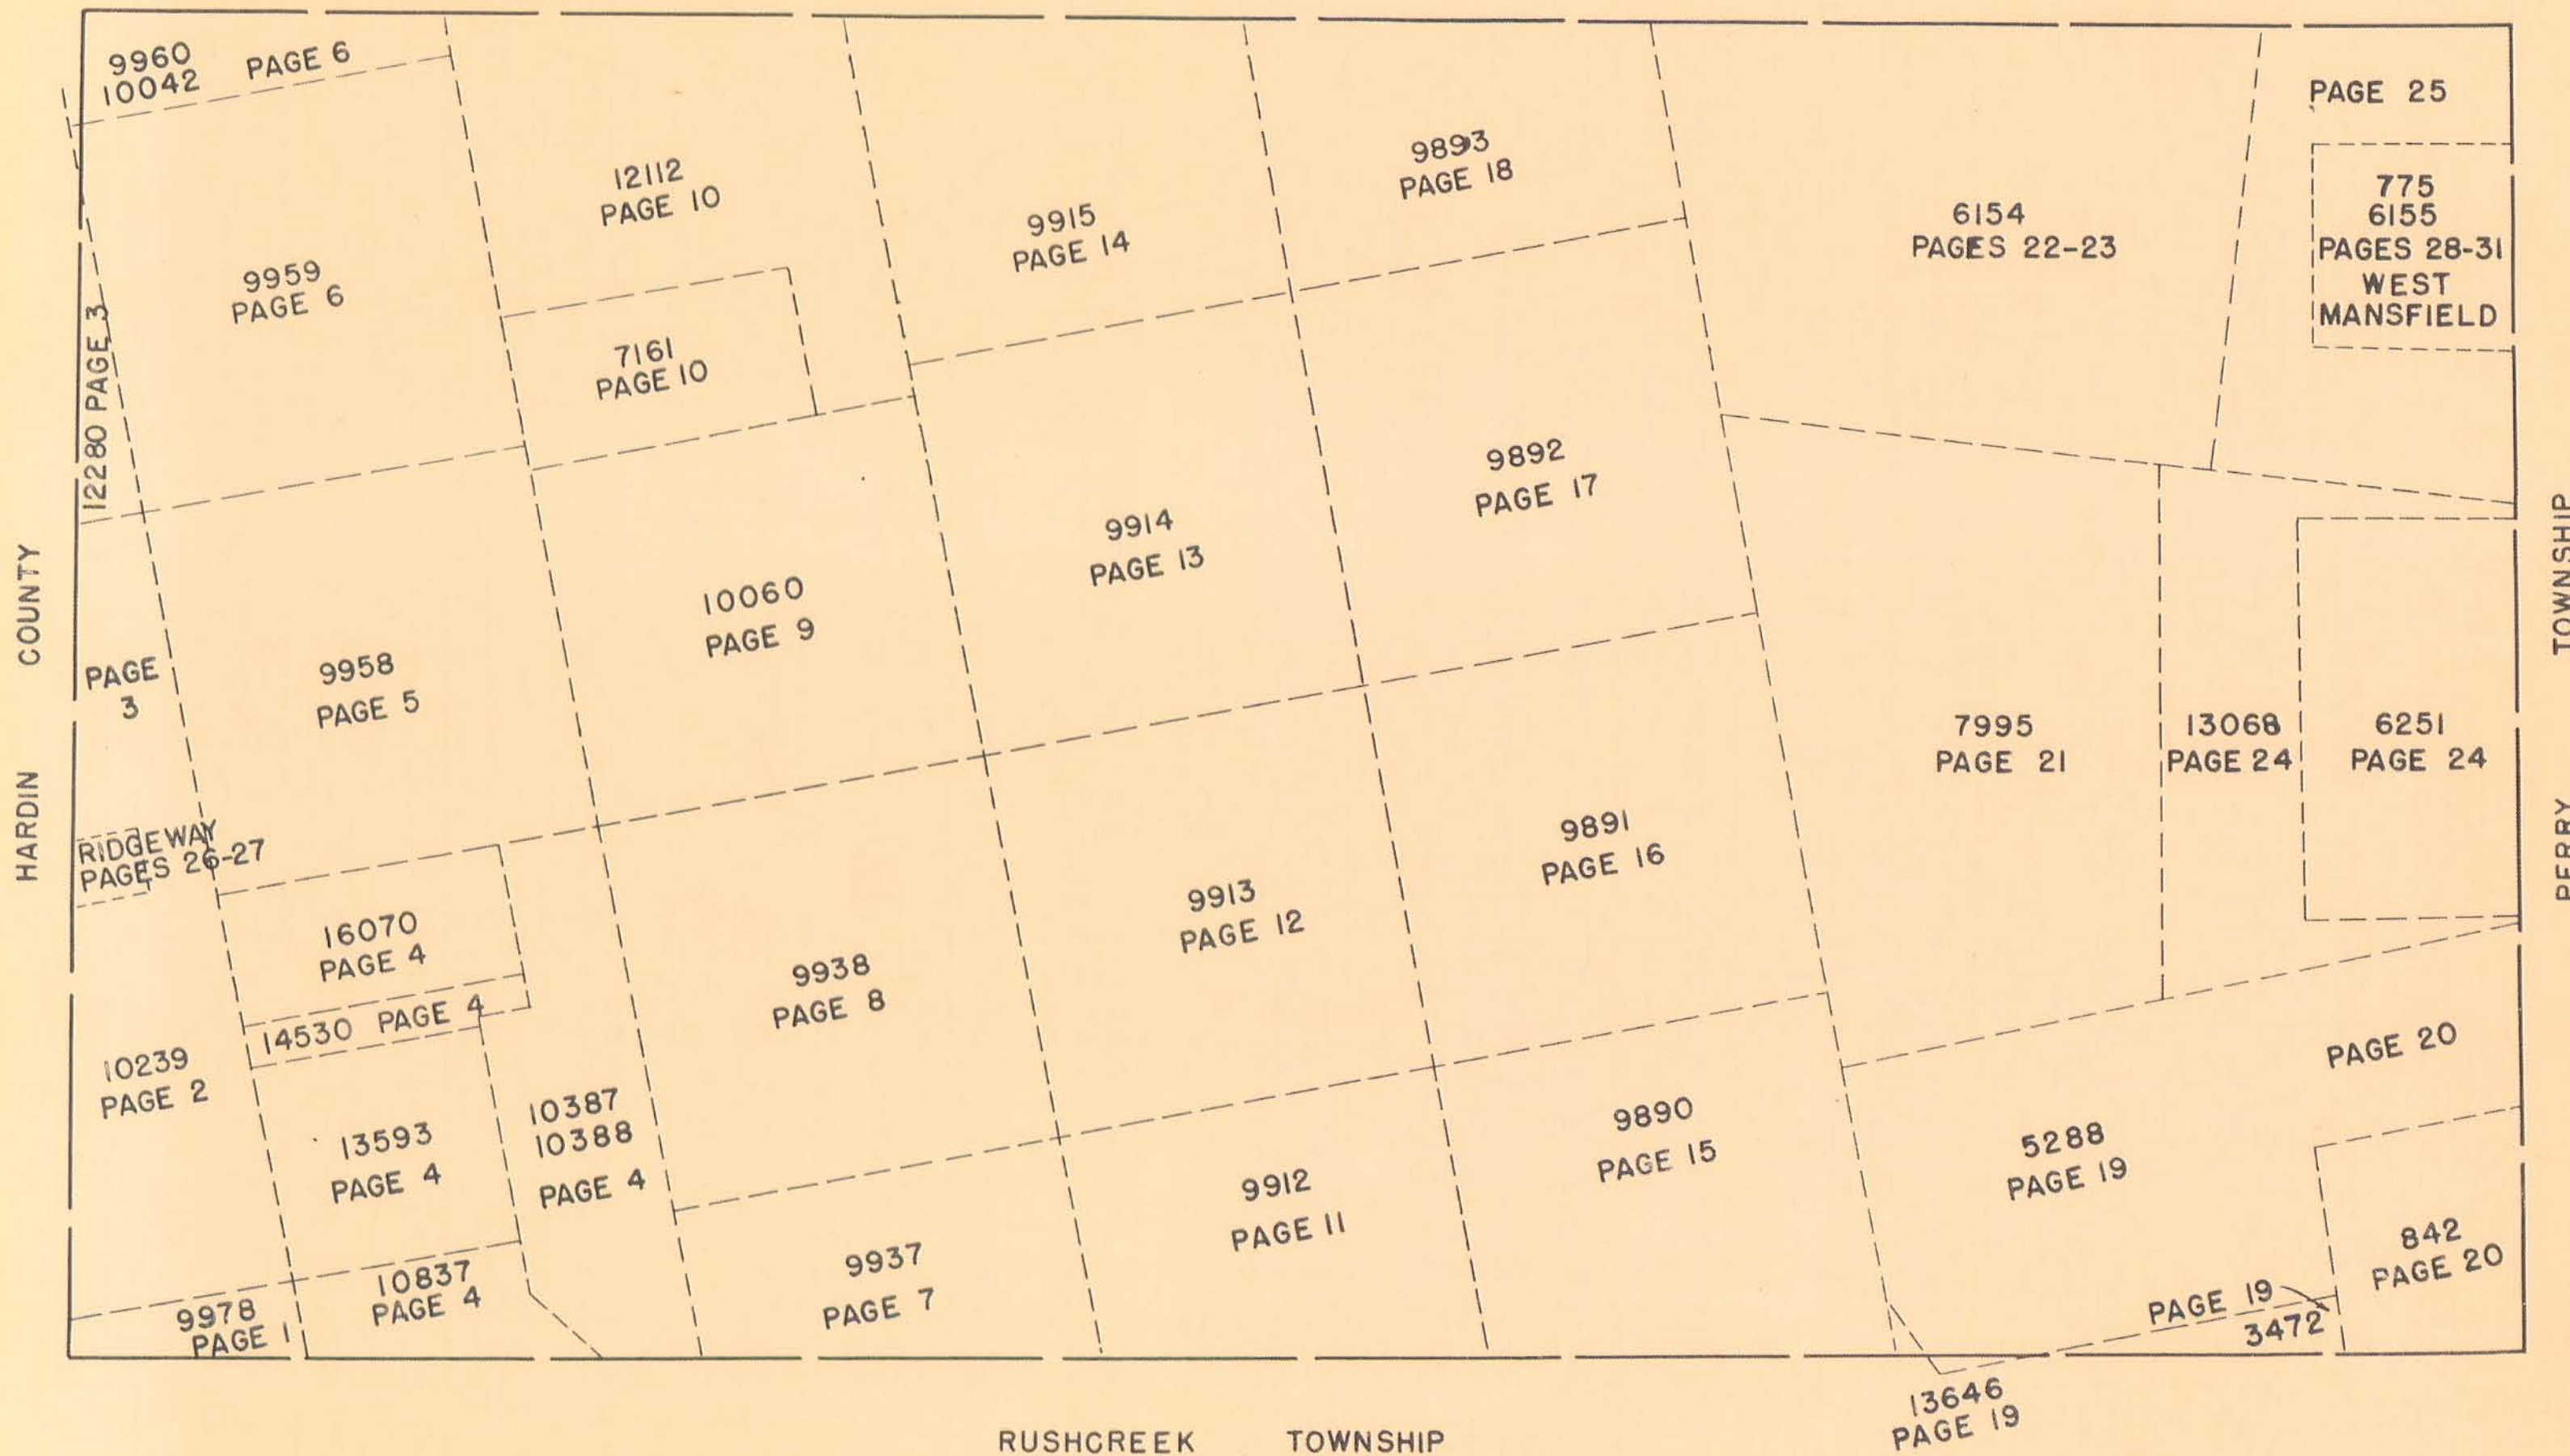

BOKESCREEK TOWNSHIP

VIRGINIA MILITARY SURVEYS

CORRECTED TO:  
January 1, 1961

INDEX MAP

UNION COUNTY

RUSHCREEK TOWNSHIP