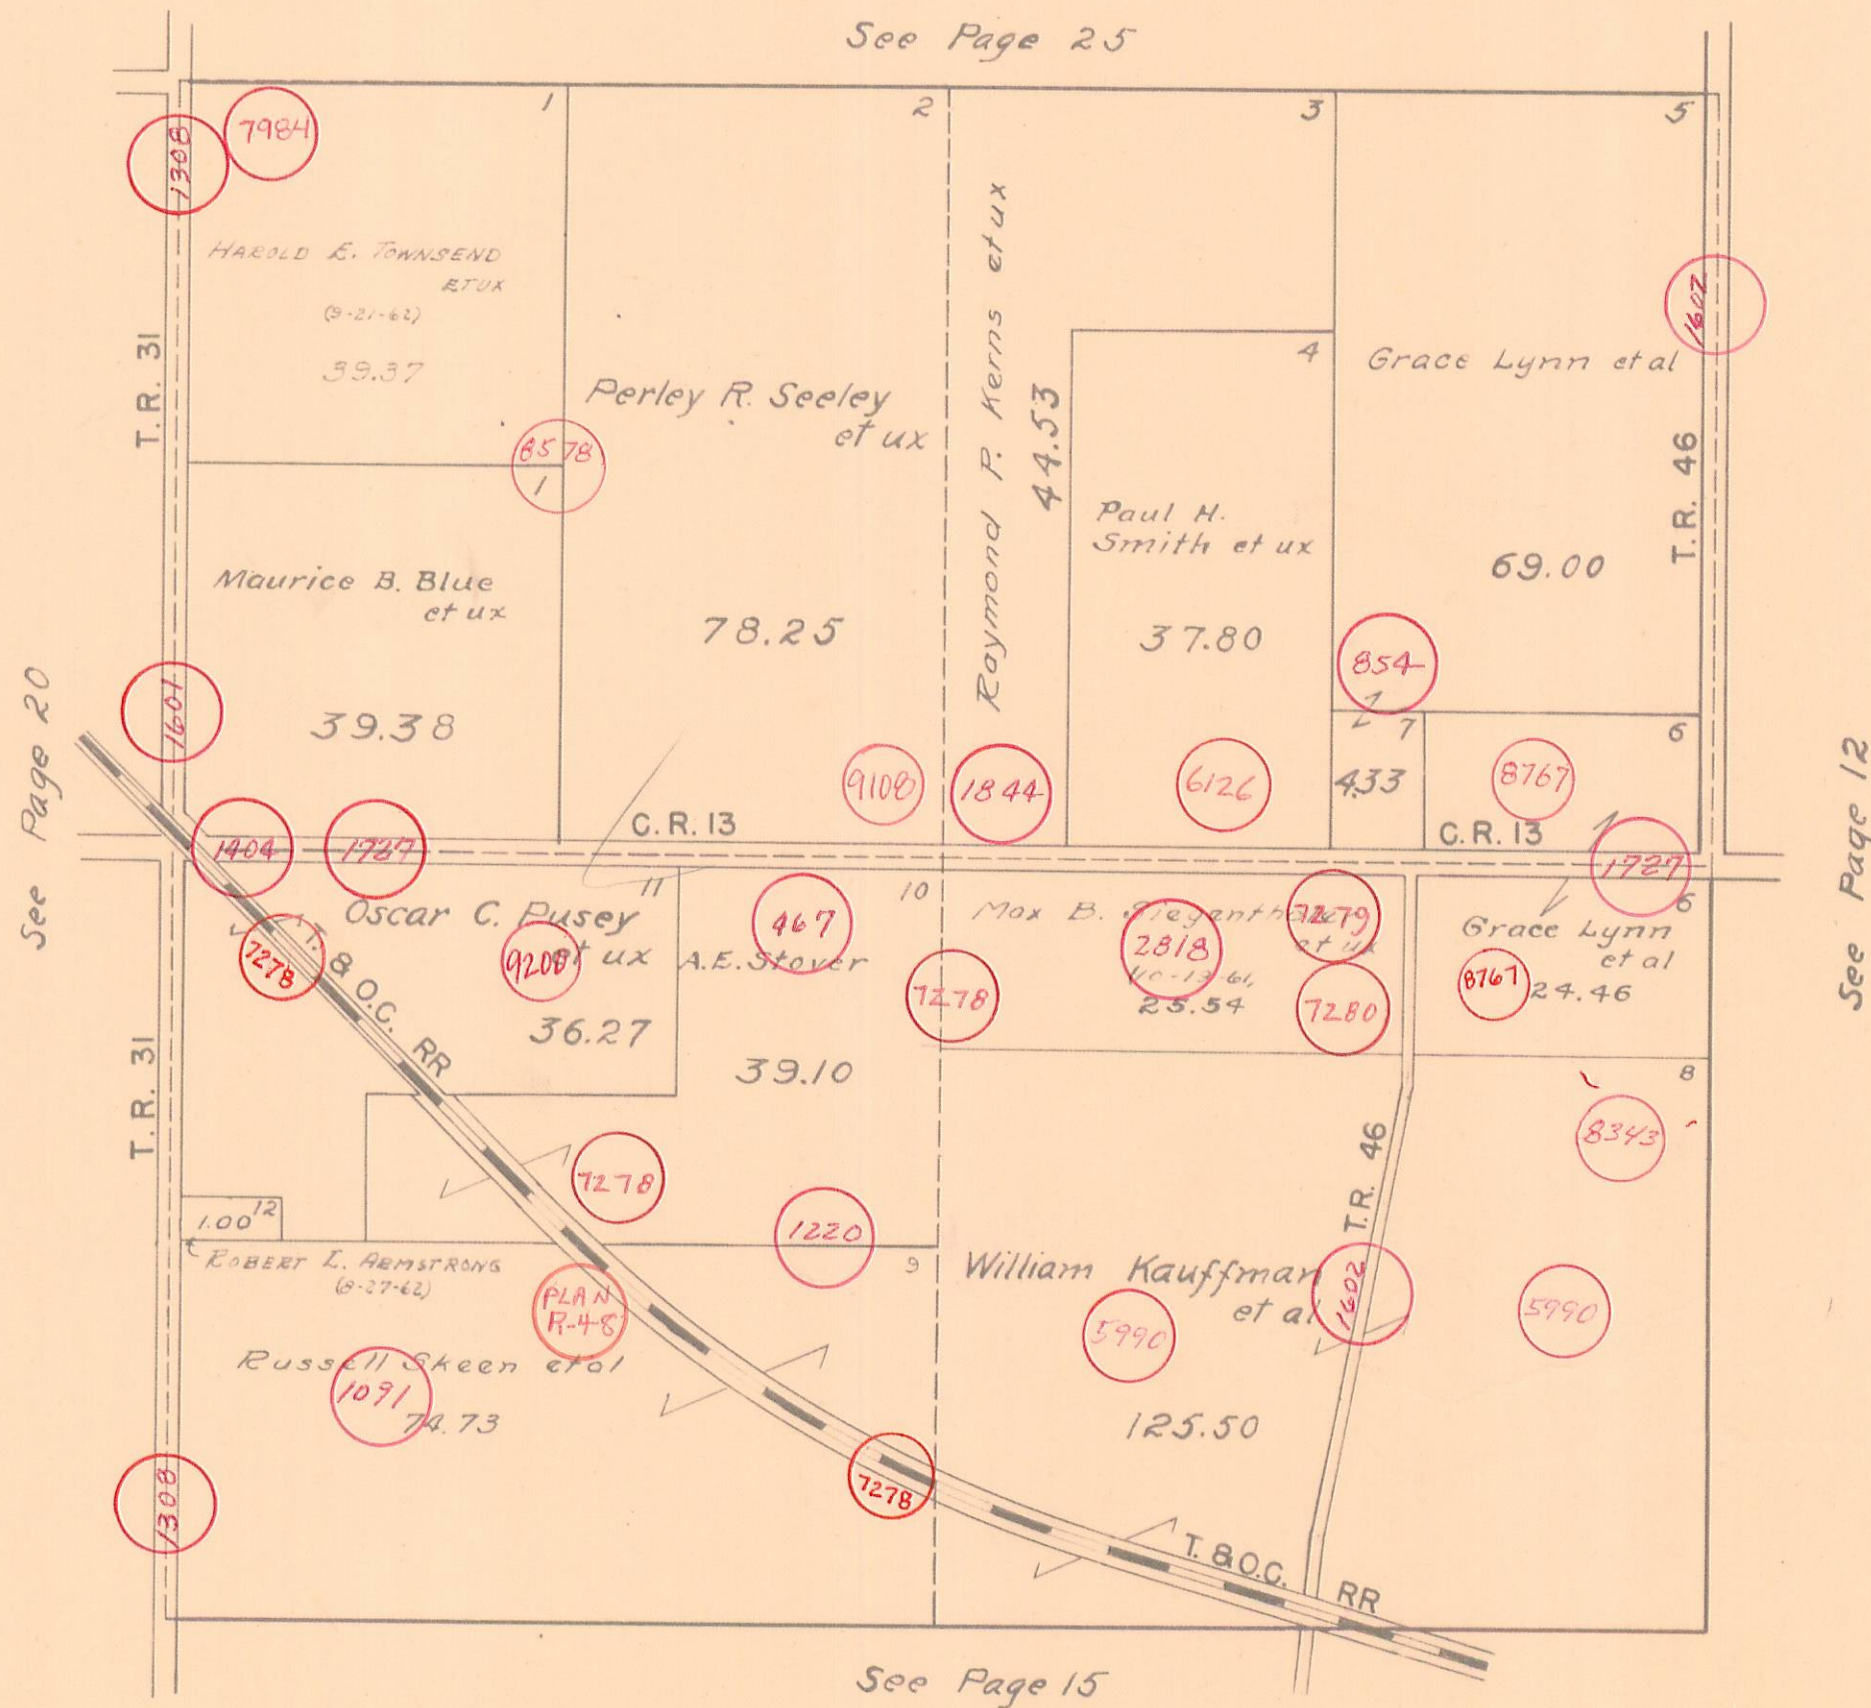

HARRISON TOWNSHIP  
SECTION 24 TOWN 3 RANGE 14

SCALE 10 CHAINS TO THE INCH

1/1/63  
D.E.G.