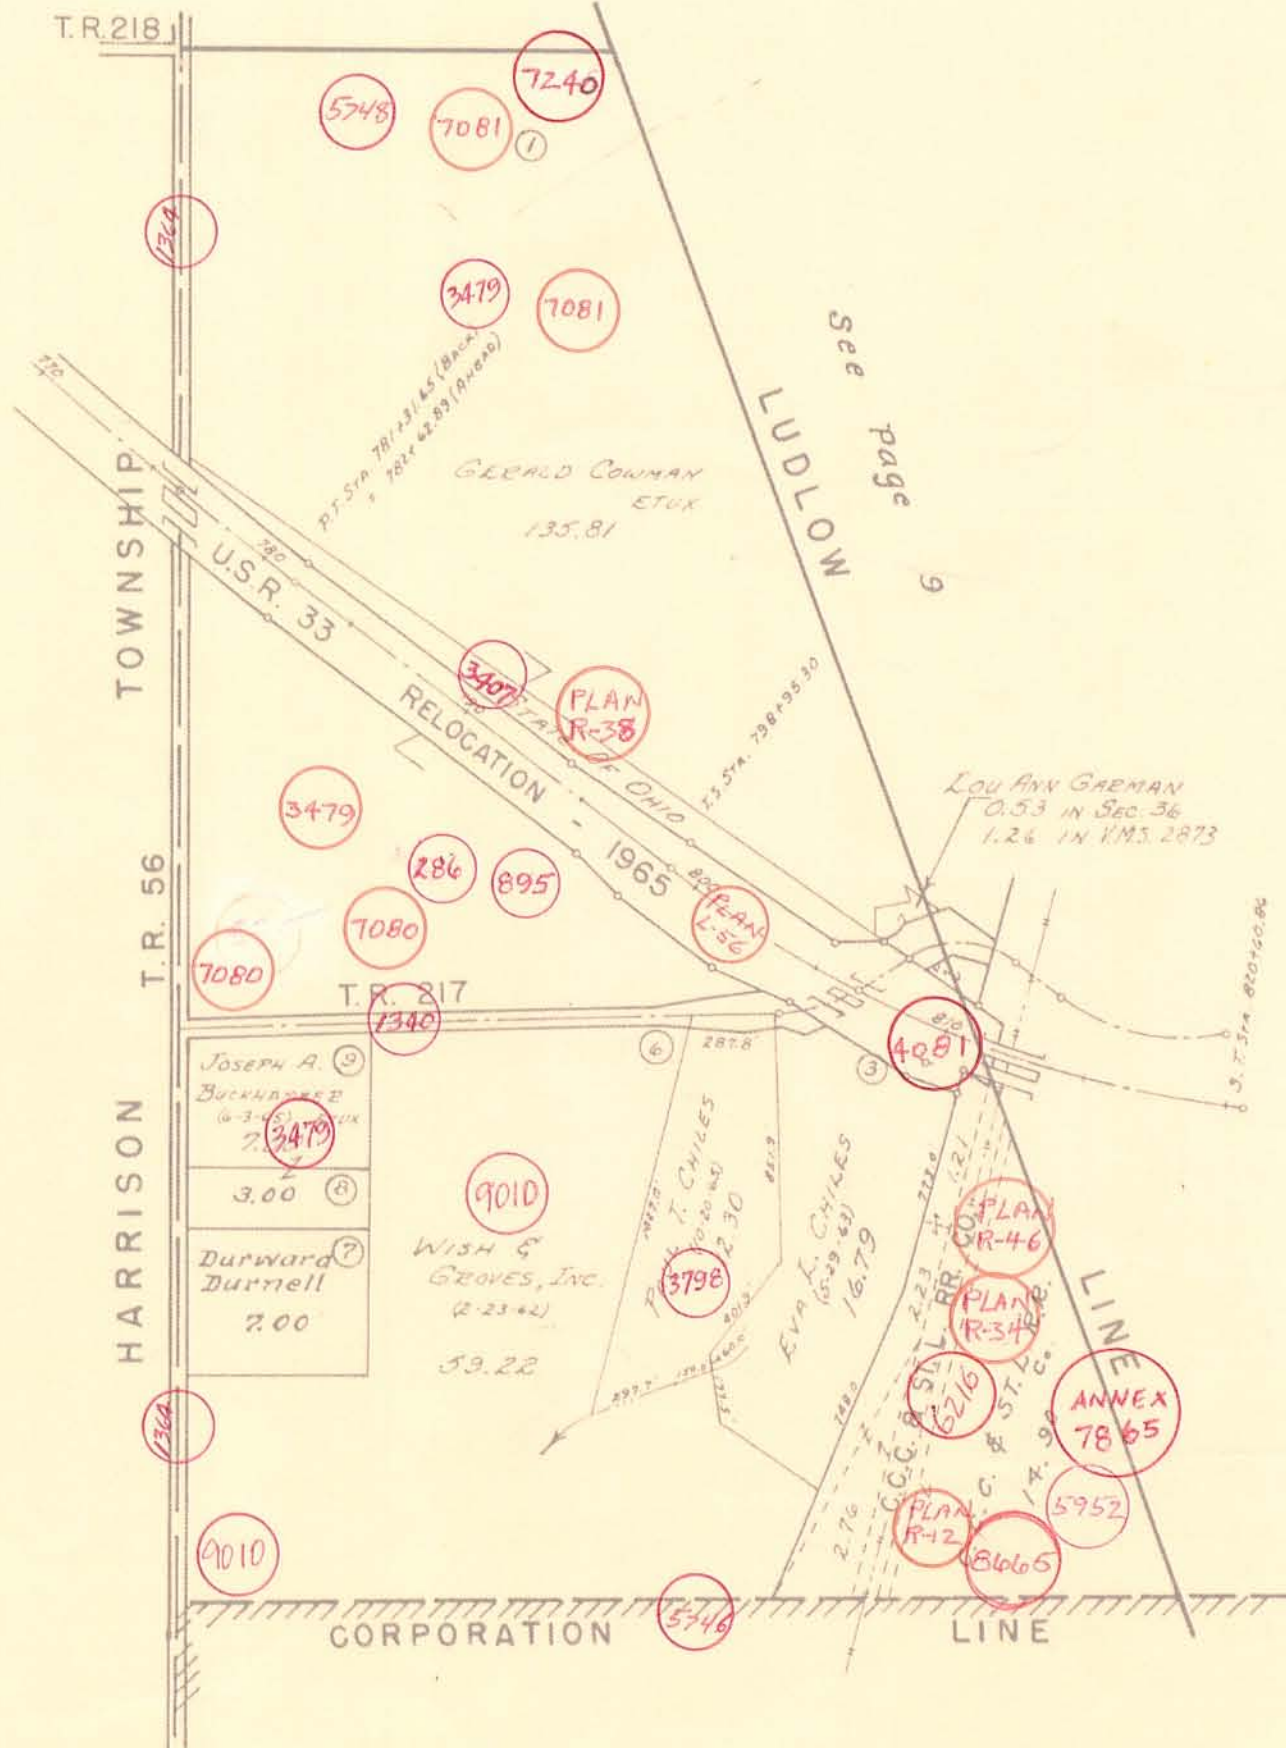

SECTION 36 TOWN 4 RANGE 14

SCALE 10 CHAINS = 1 INCH

See Page 5

See page 6  
LUDLOW

HARRISON TOWNSHIP

T.R. 218  
T.R. 56  
T.R. 817

Joseph A. Buchanan 6-3-63 2.00	3.00
Durward Durnell 2-23-62 2.00	

Wish & Groves, Inc.  
2-23-62  
59.22

EVA L. CHILES  
10-29-63  
16.79

LOU ANN GAEMAN  
0.53 IN SEC. 36  
1.24 IN VMS. 2873