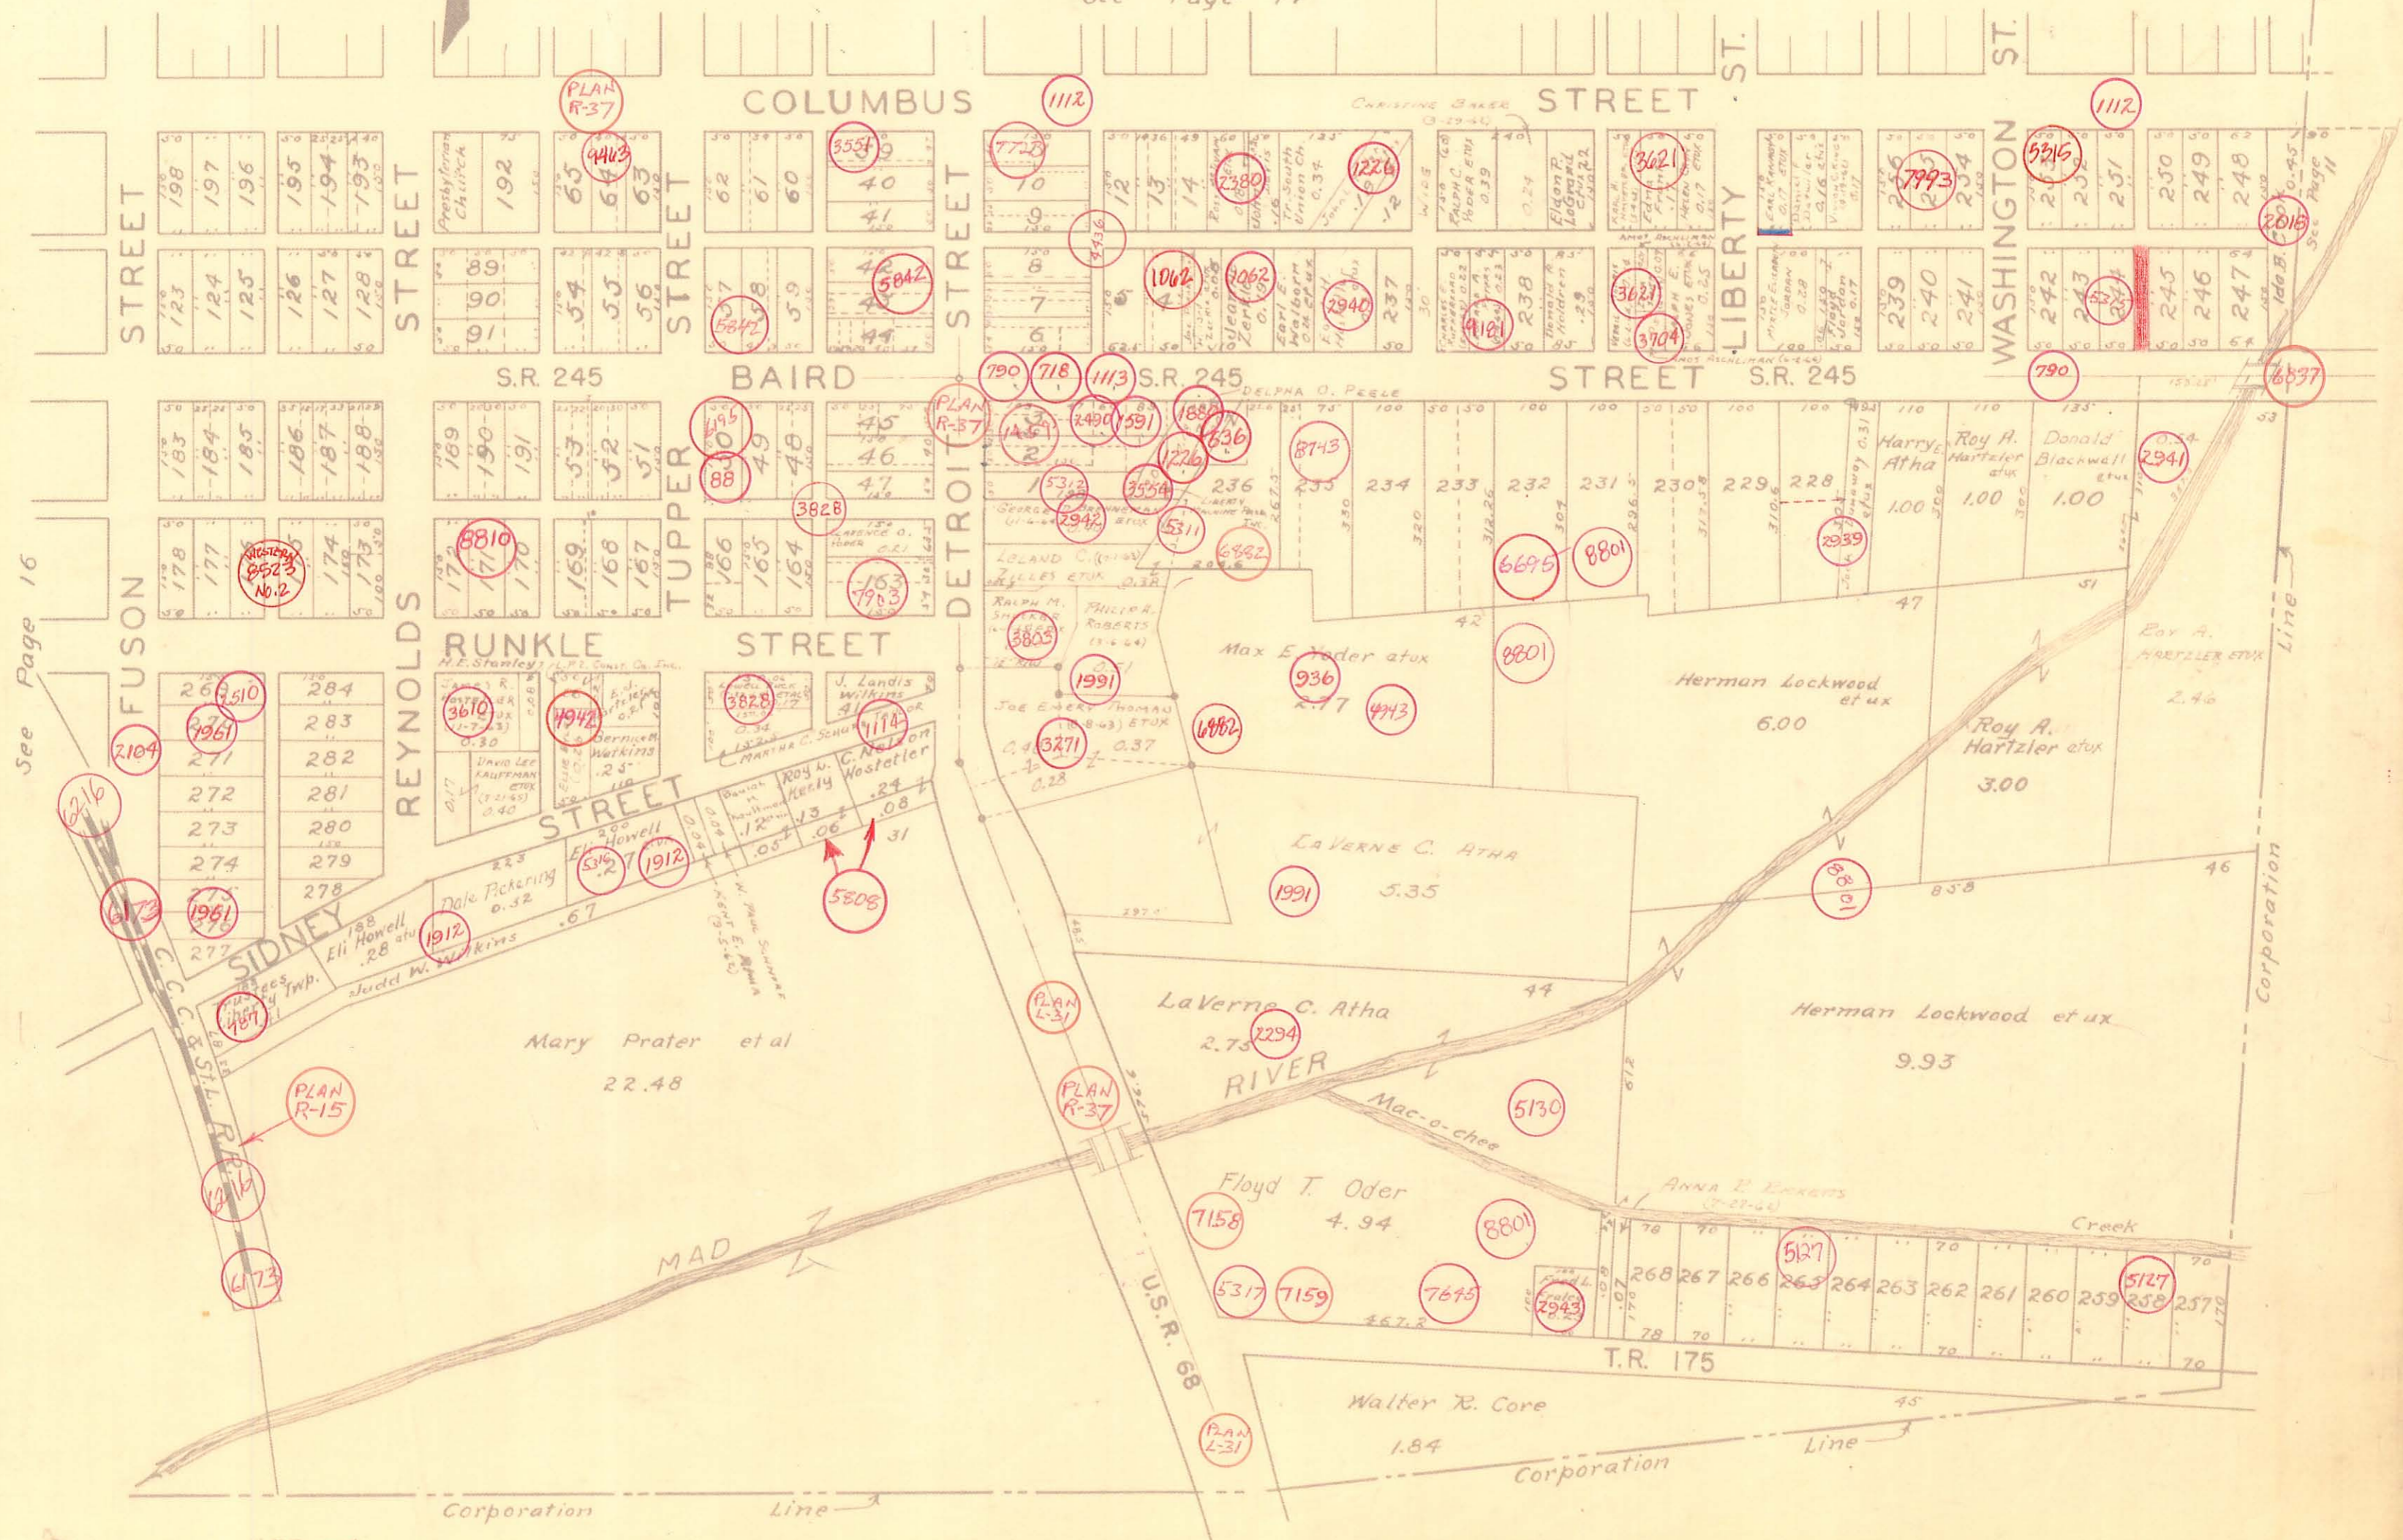

LIBERTY TOWNSHIP
WEST LIBERTY CORPORATION

SCALE 200 FEET TO THE INCH

REPLAT OF ORIGINAL VILLAGE (LOTS 1-75)

See Page 14

See Page 16