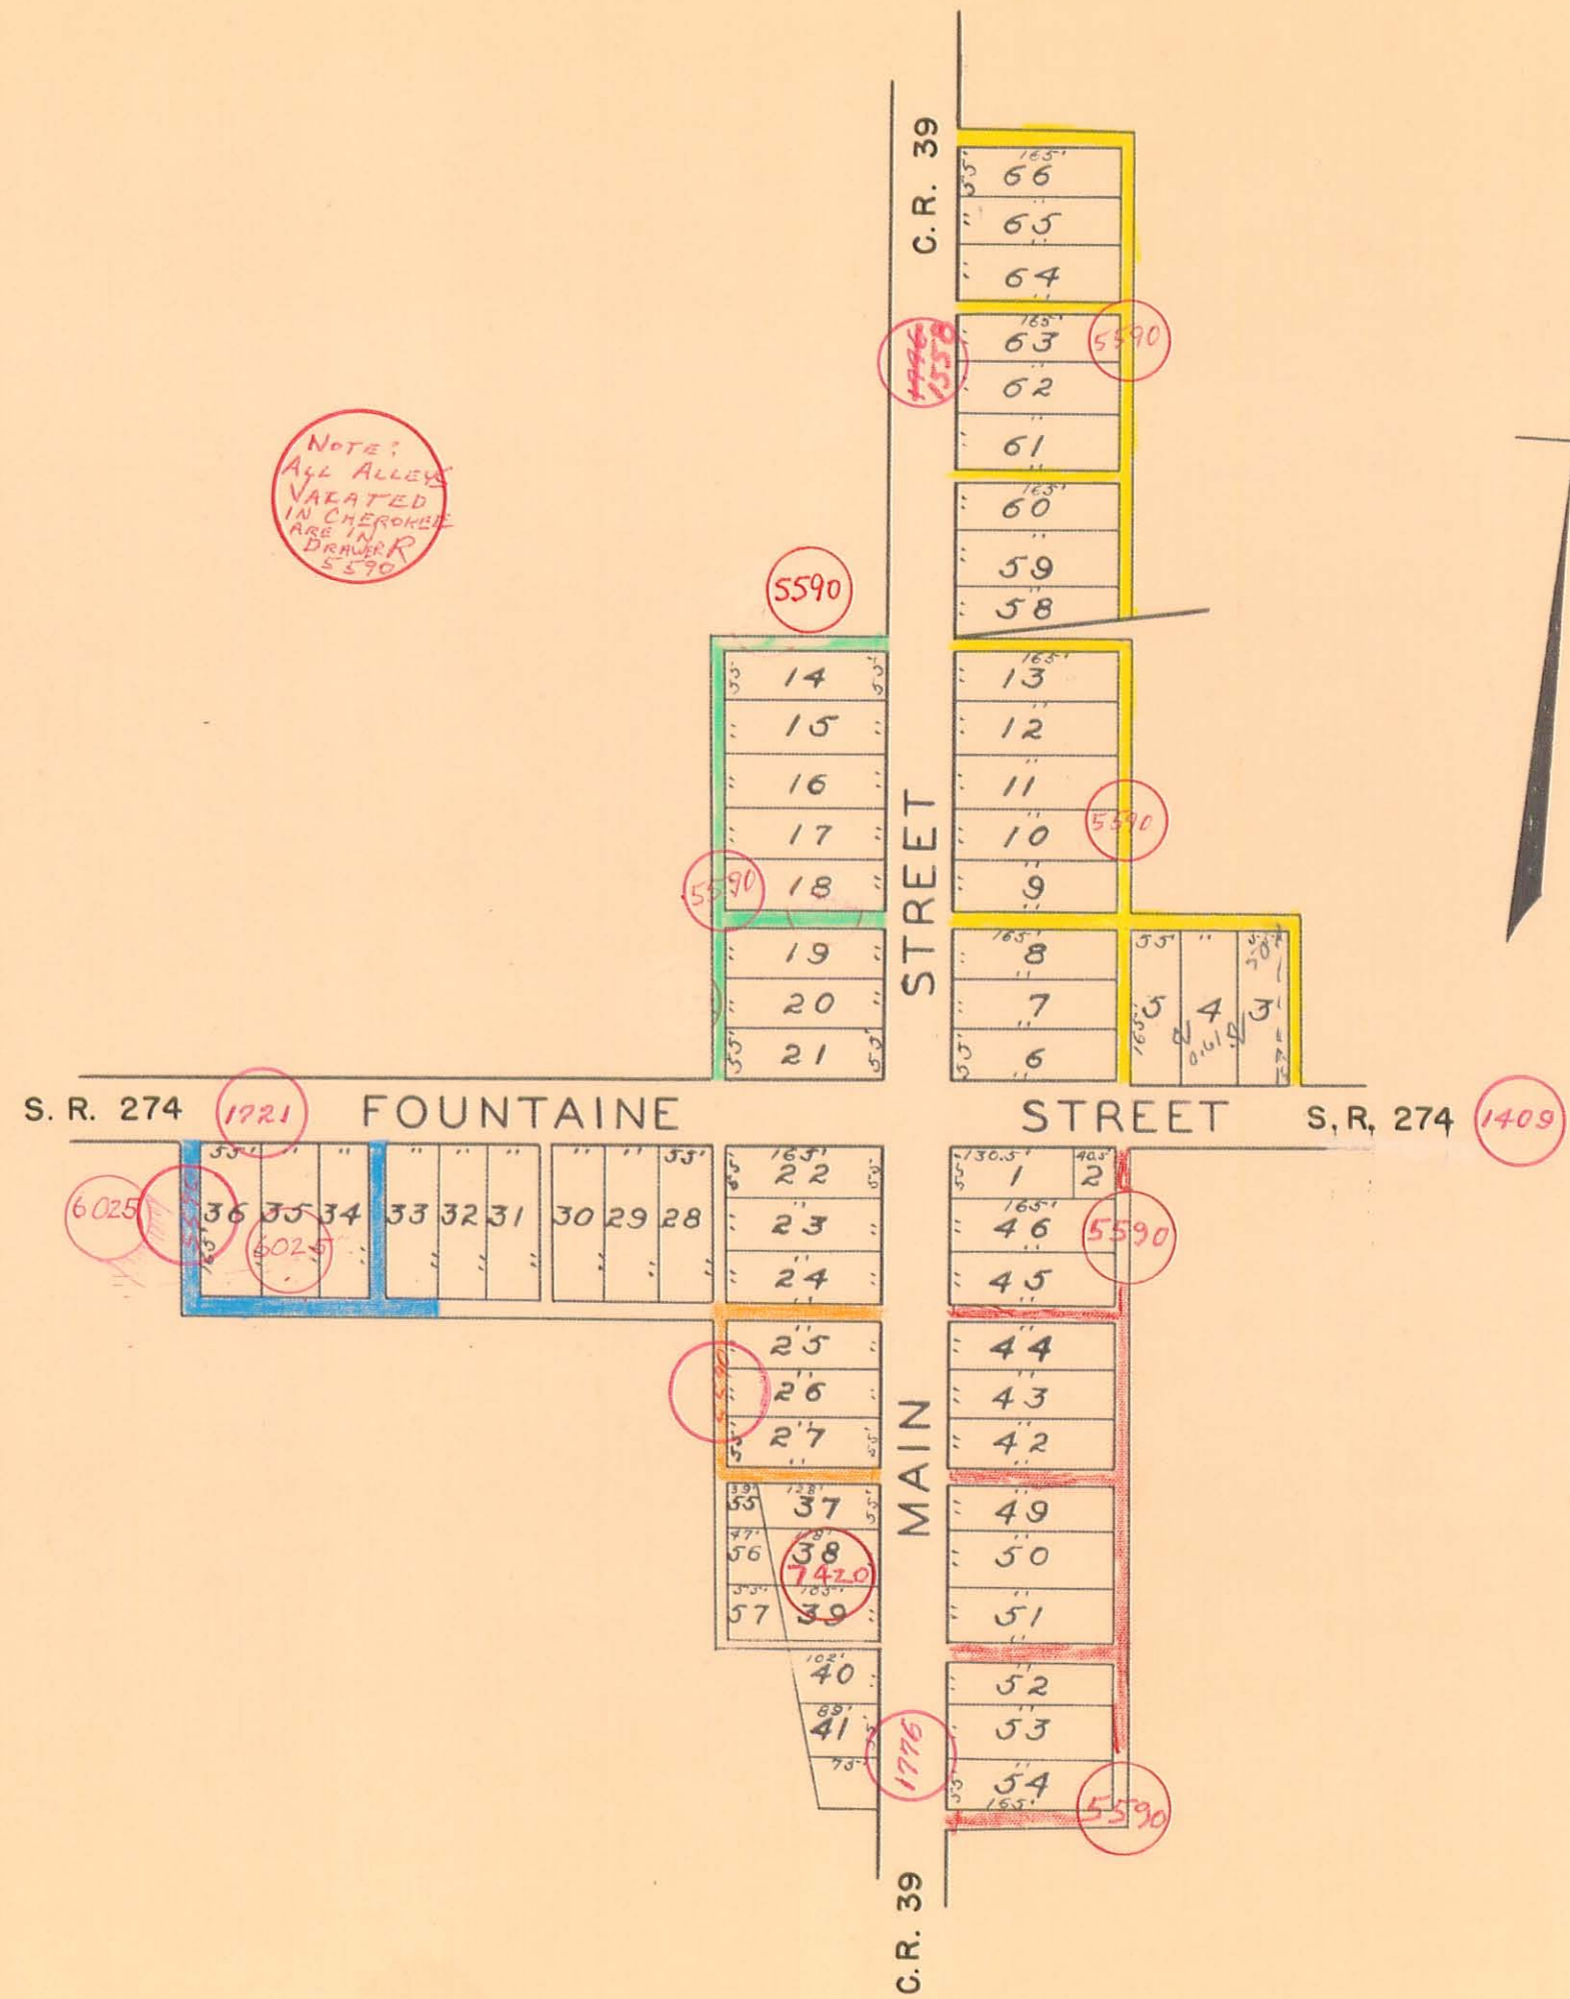

CHEROKEE

SCALE 200 FEET TO THE INCH

ORIGINAL PLATS OF CHEROKEE
 ORIGINAL TOWN PLAT
 HAVEN'S ADDITION
 HAMILTON'S ADDITION
 UNDERWOOD ADDITION