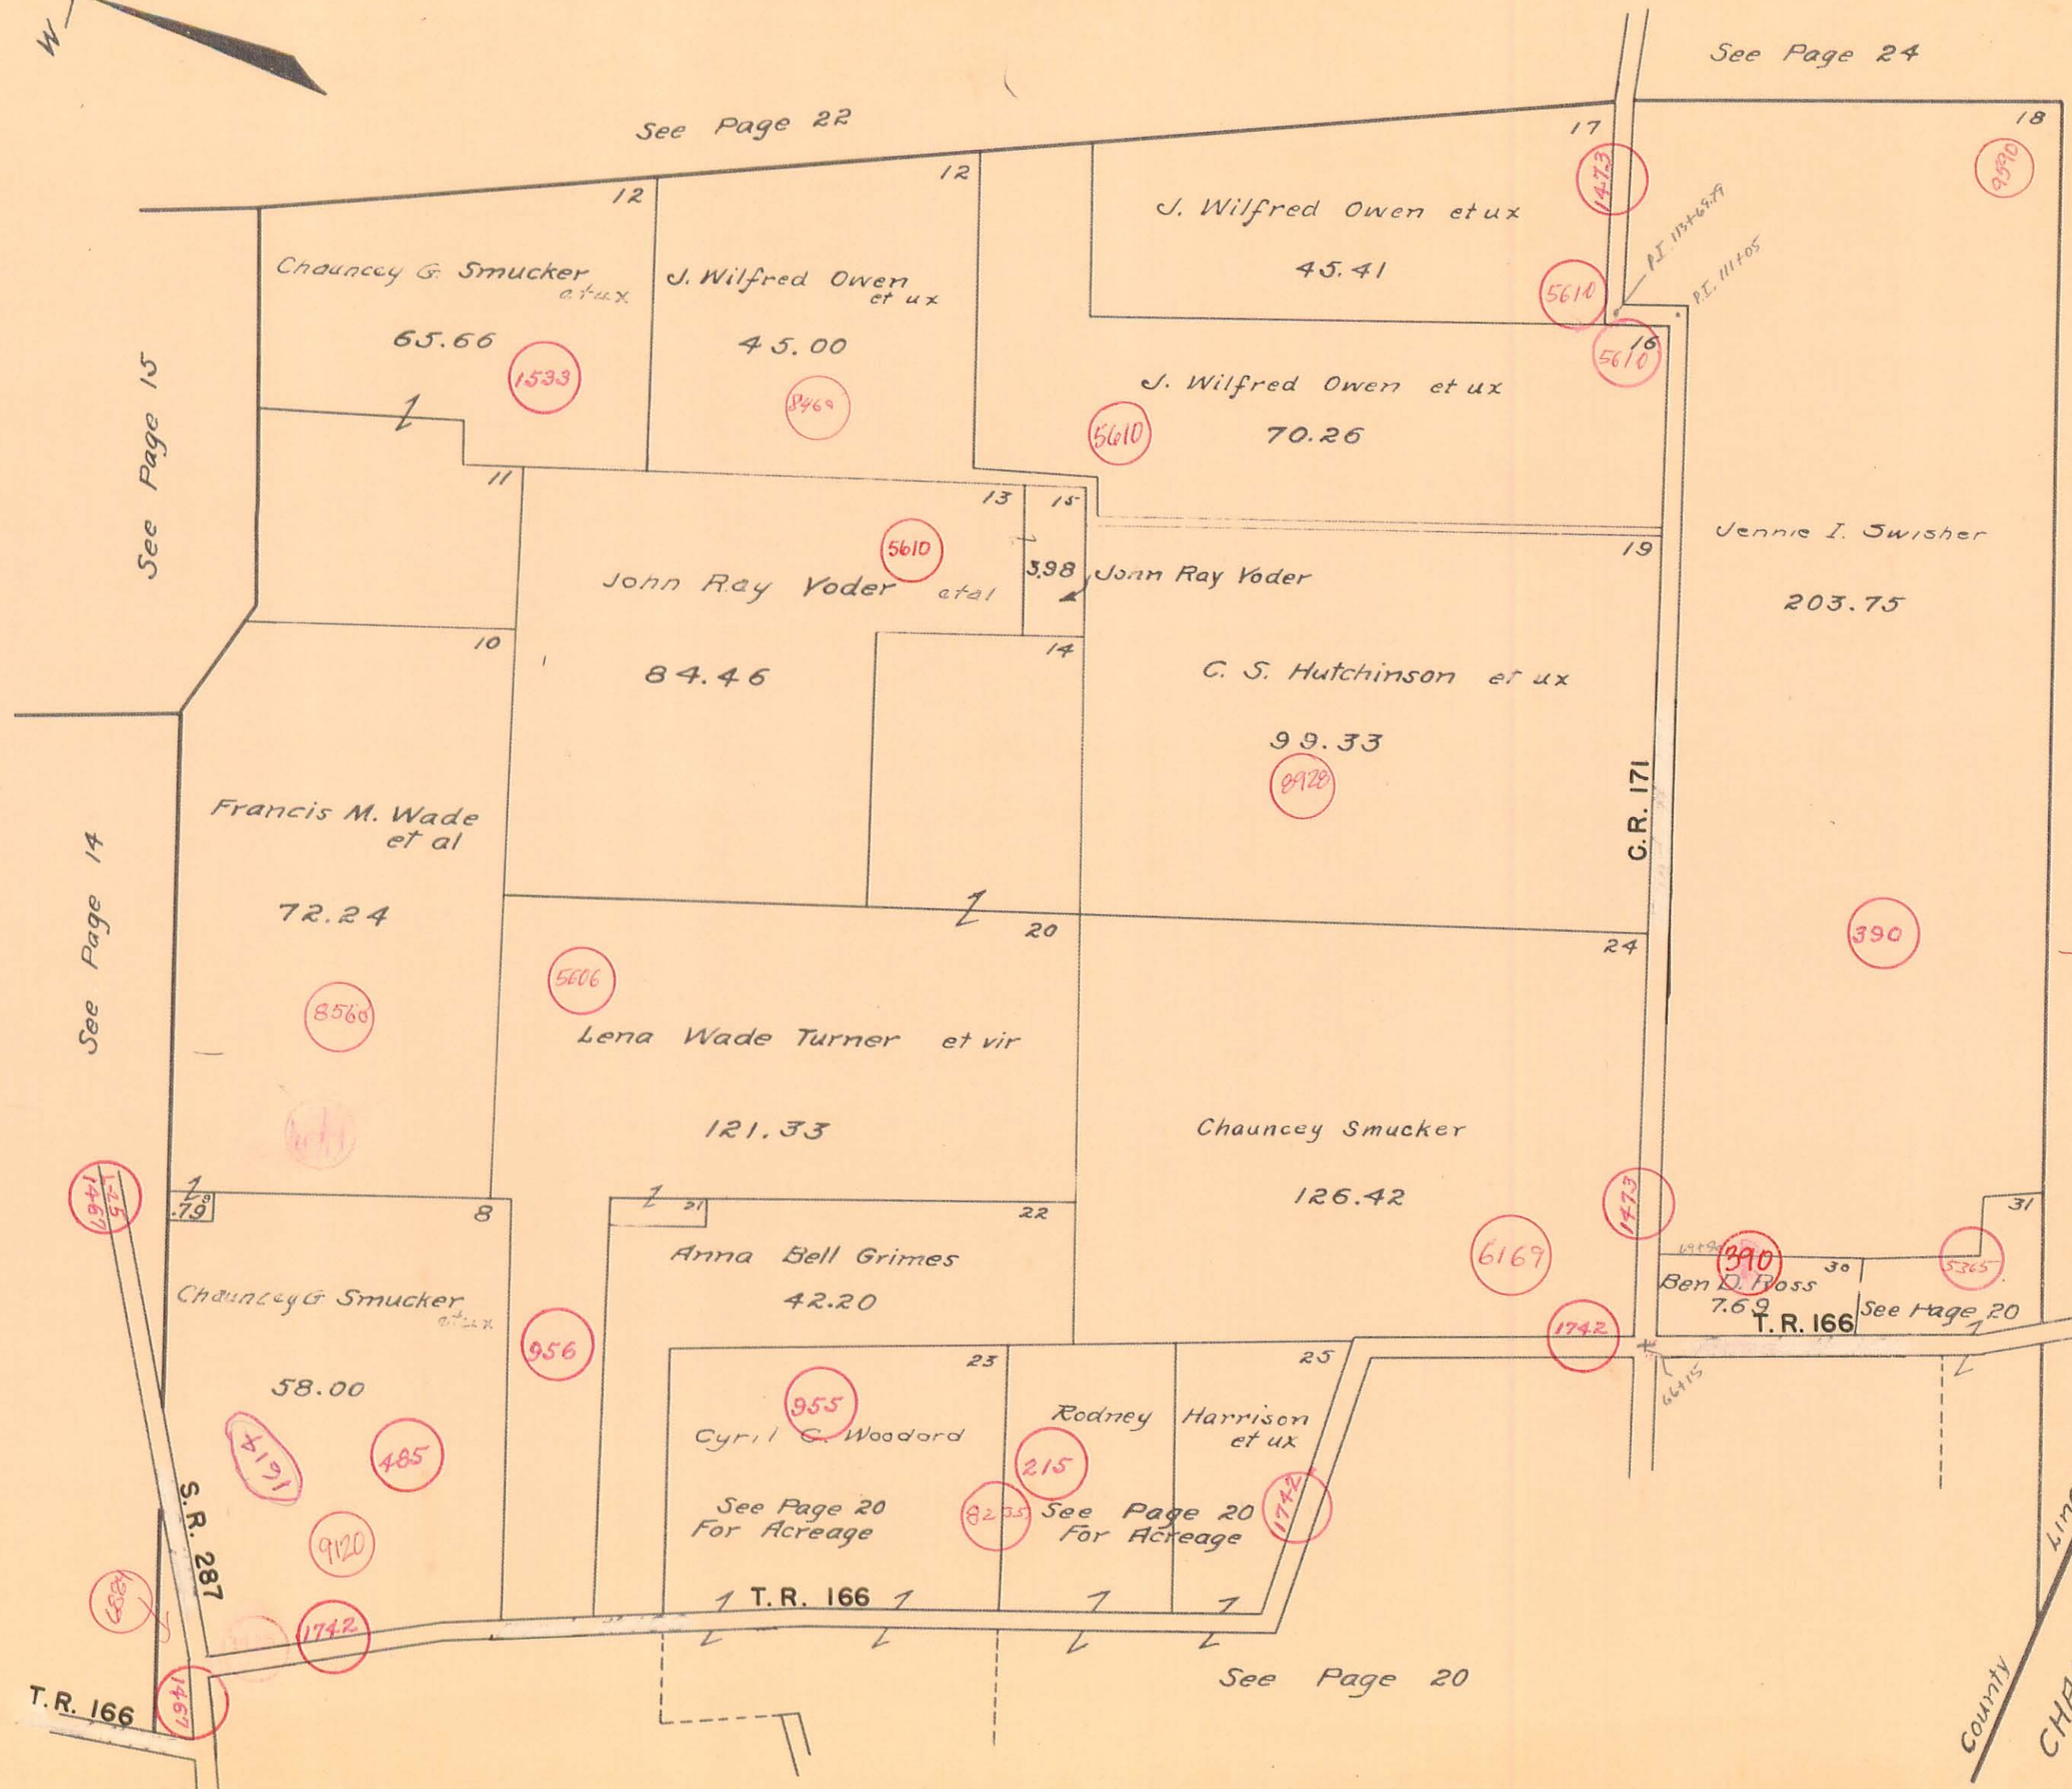

MONROE TOWNSHIP  
VIRGINIA MILITARY SURVEY E. PART 4492

SCALE 10 CHAINS TO THE INCH

County Line  
CHAMPAIGN COUNTY