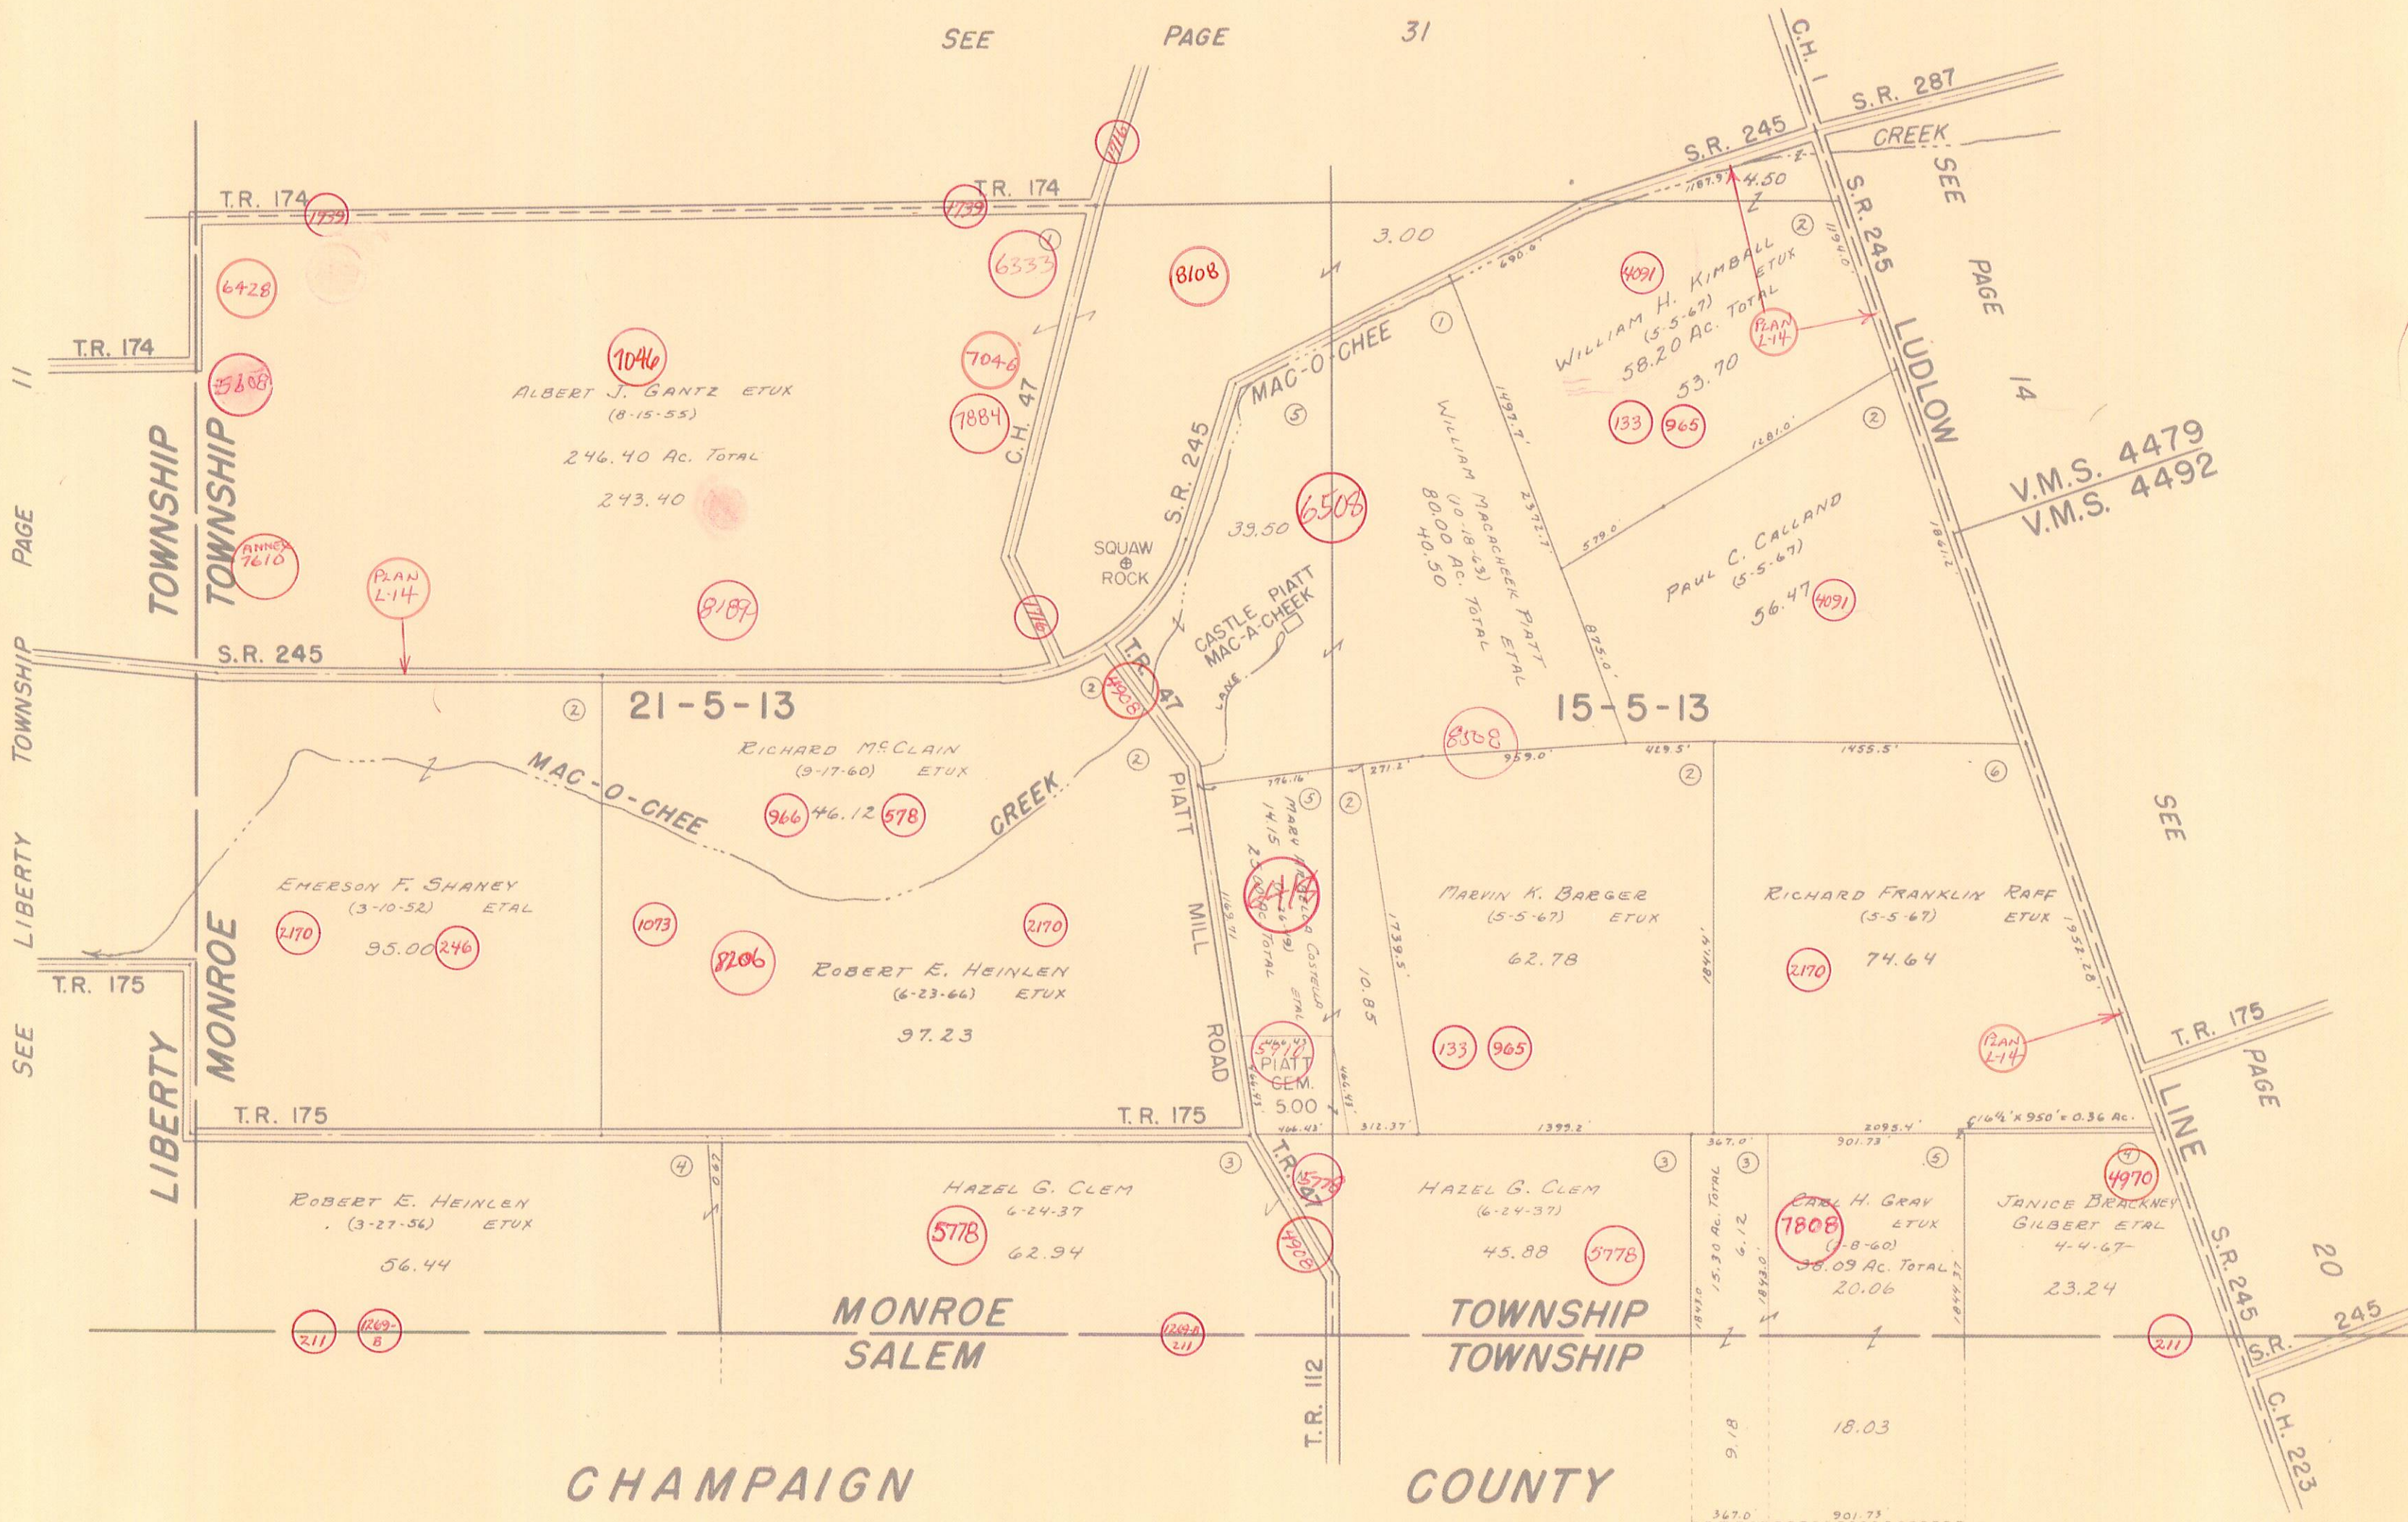

MONROE TOWNSHIP

SEC. 15 & 21 TOWN 5 RANGE 13

SCALE: 1" = 10 CHAINS = 660'

SEE PAGE 31

CHAMPAIGN

COUNTY