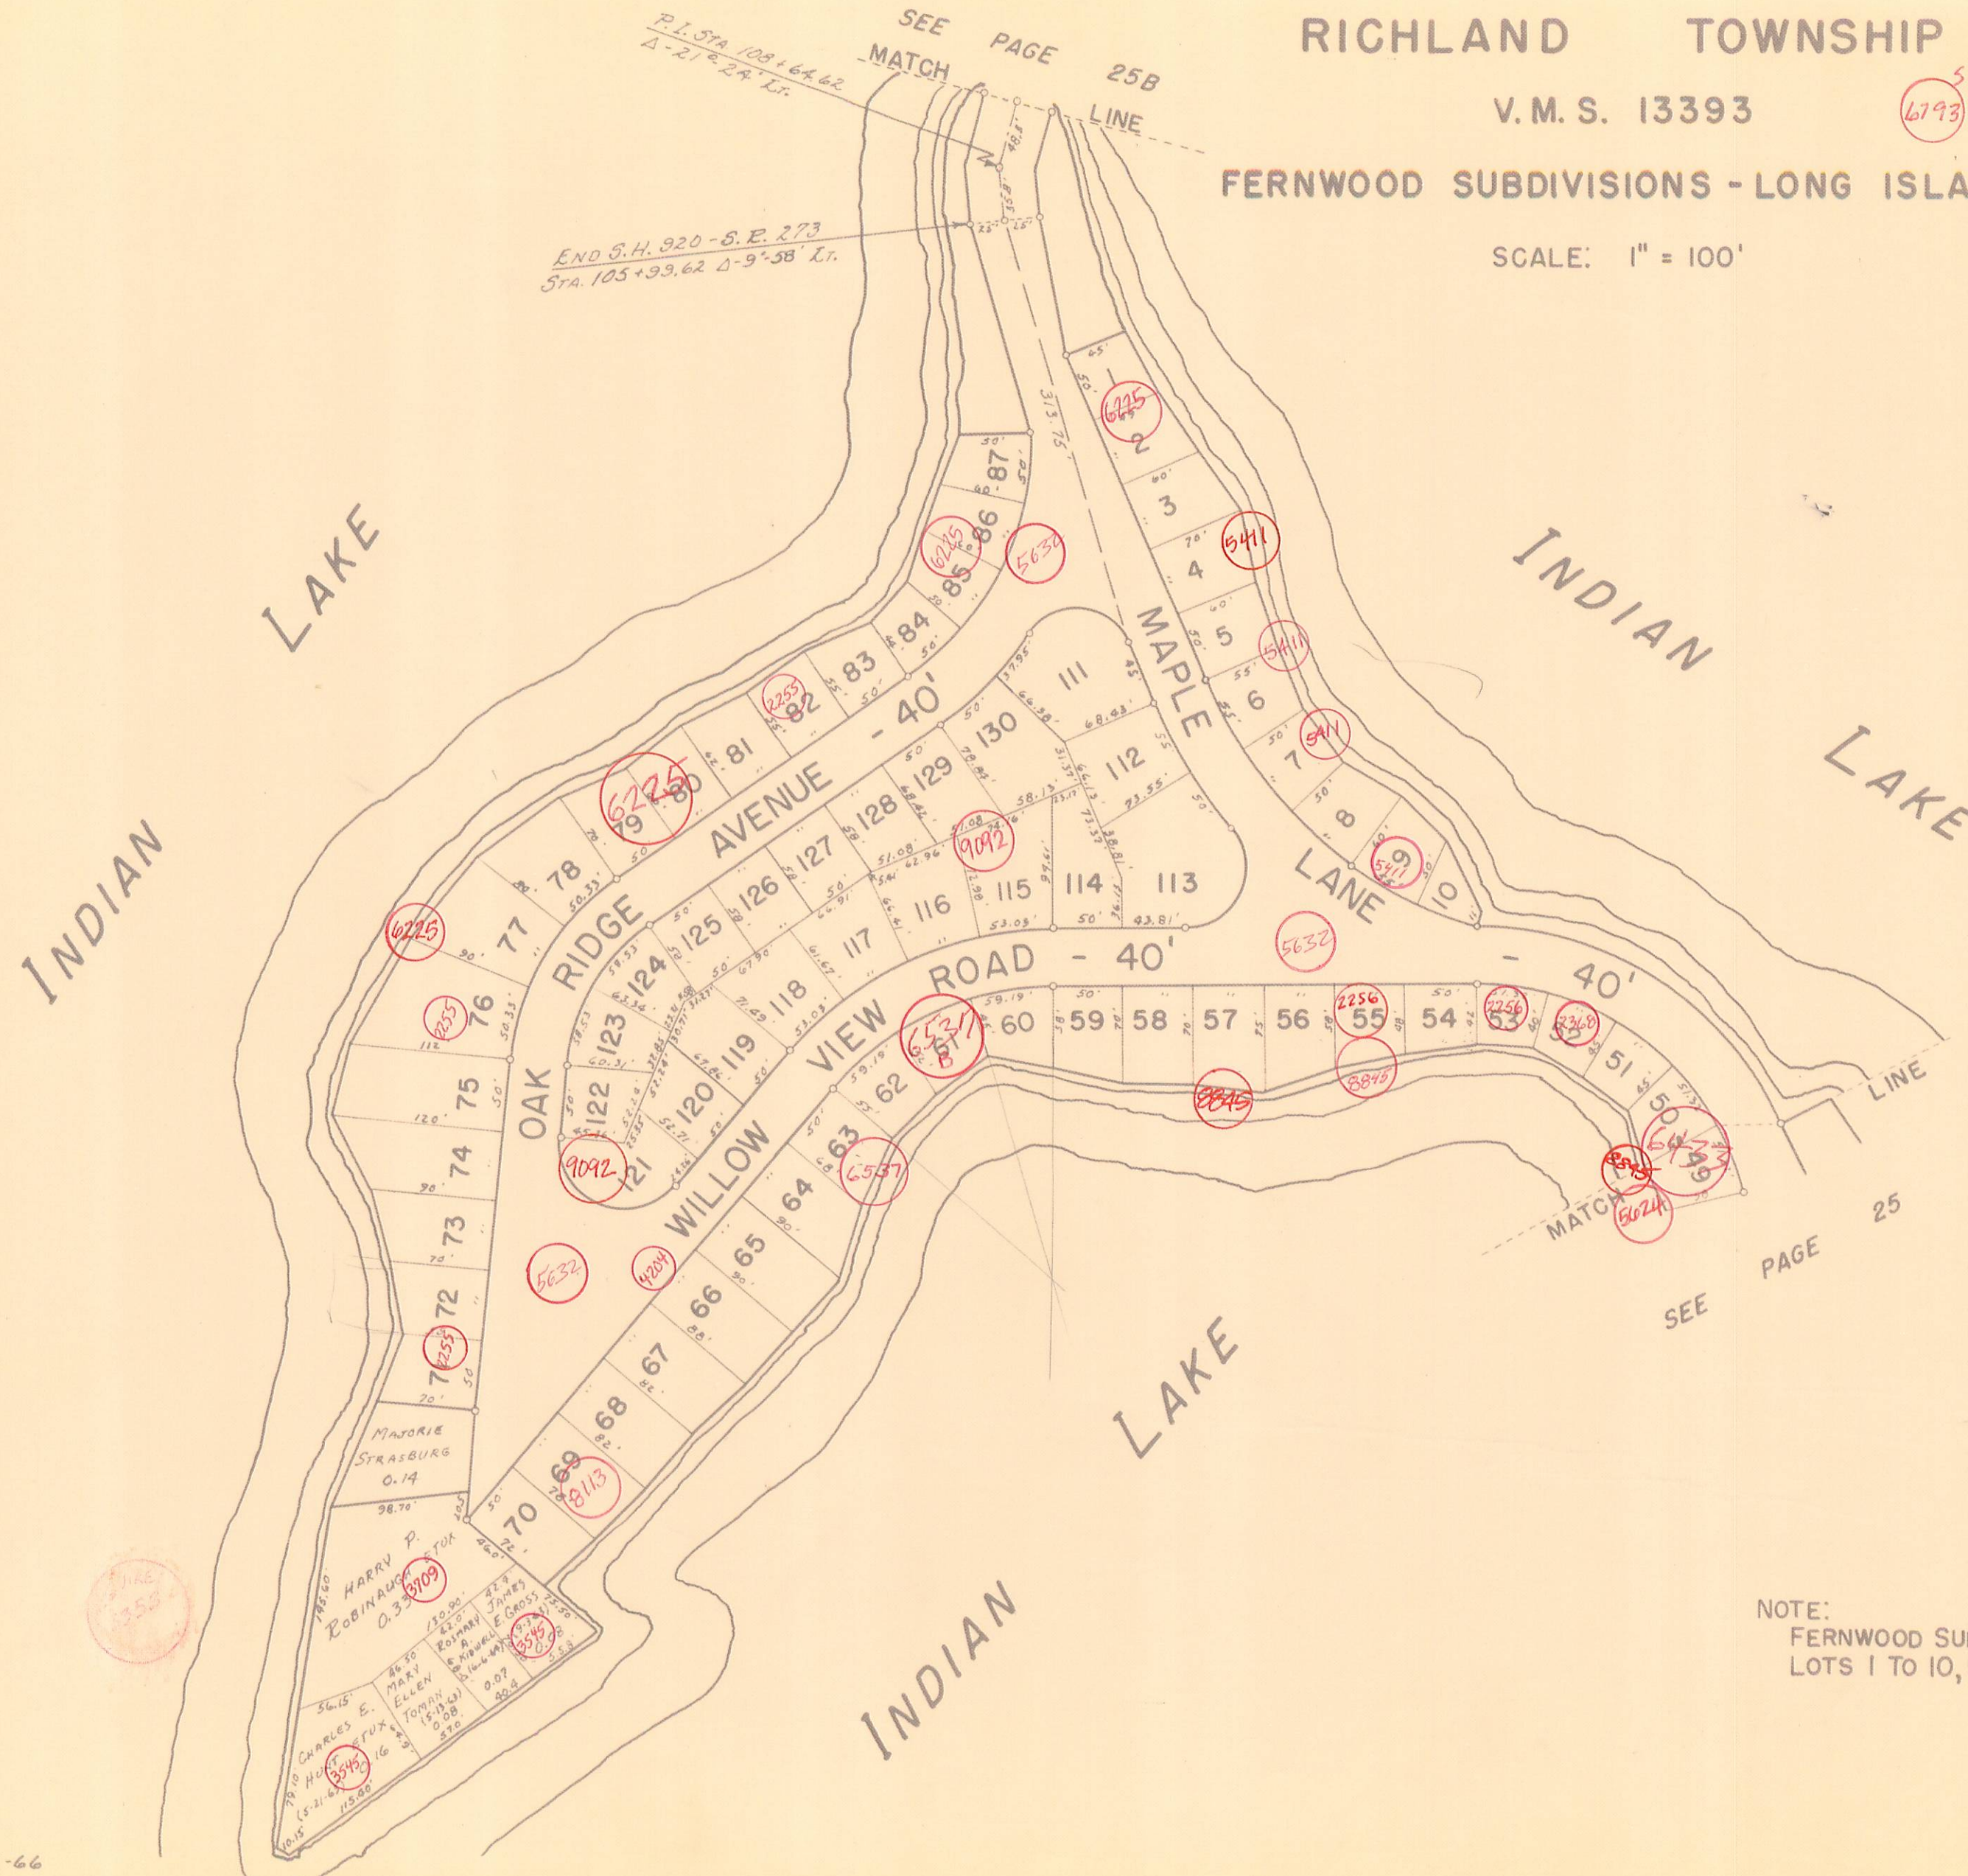

V. M. S. 13393

6793 Scott Island

FERNWOOD SUBDIVISIONS - LONG ISLAND

SCALE: 1" = 100'

END S.H. 920 - S.E. 273
Sta. 105+93.62 Δ-9°-58' Lt.

SEE PAGE 25B
MATCH LINE

SEE PAGE 25
MATCH LINE

NOTE:
FERNWOOD SUBDIVISION NO. 1.
LOTS 1 TO 10, 50 TO 87, 111 TO 130.