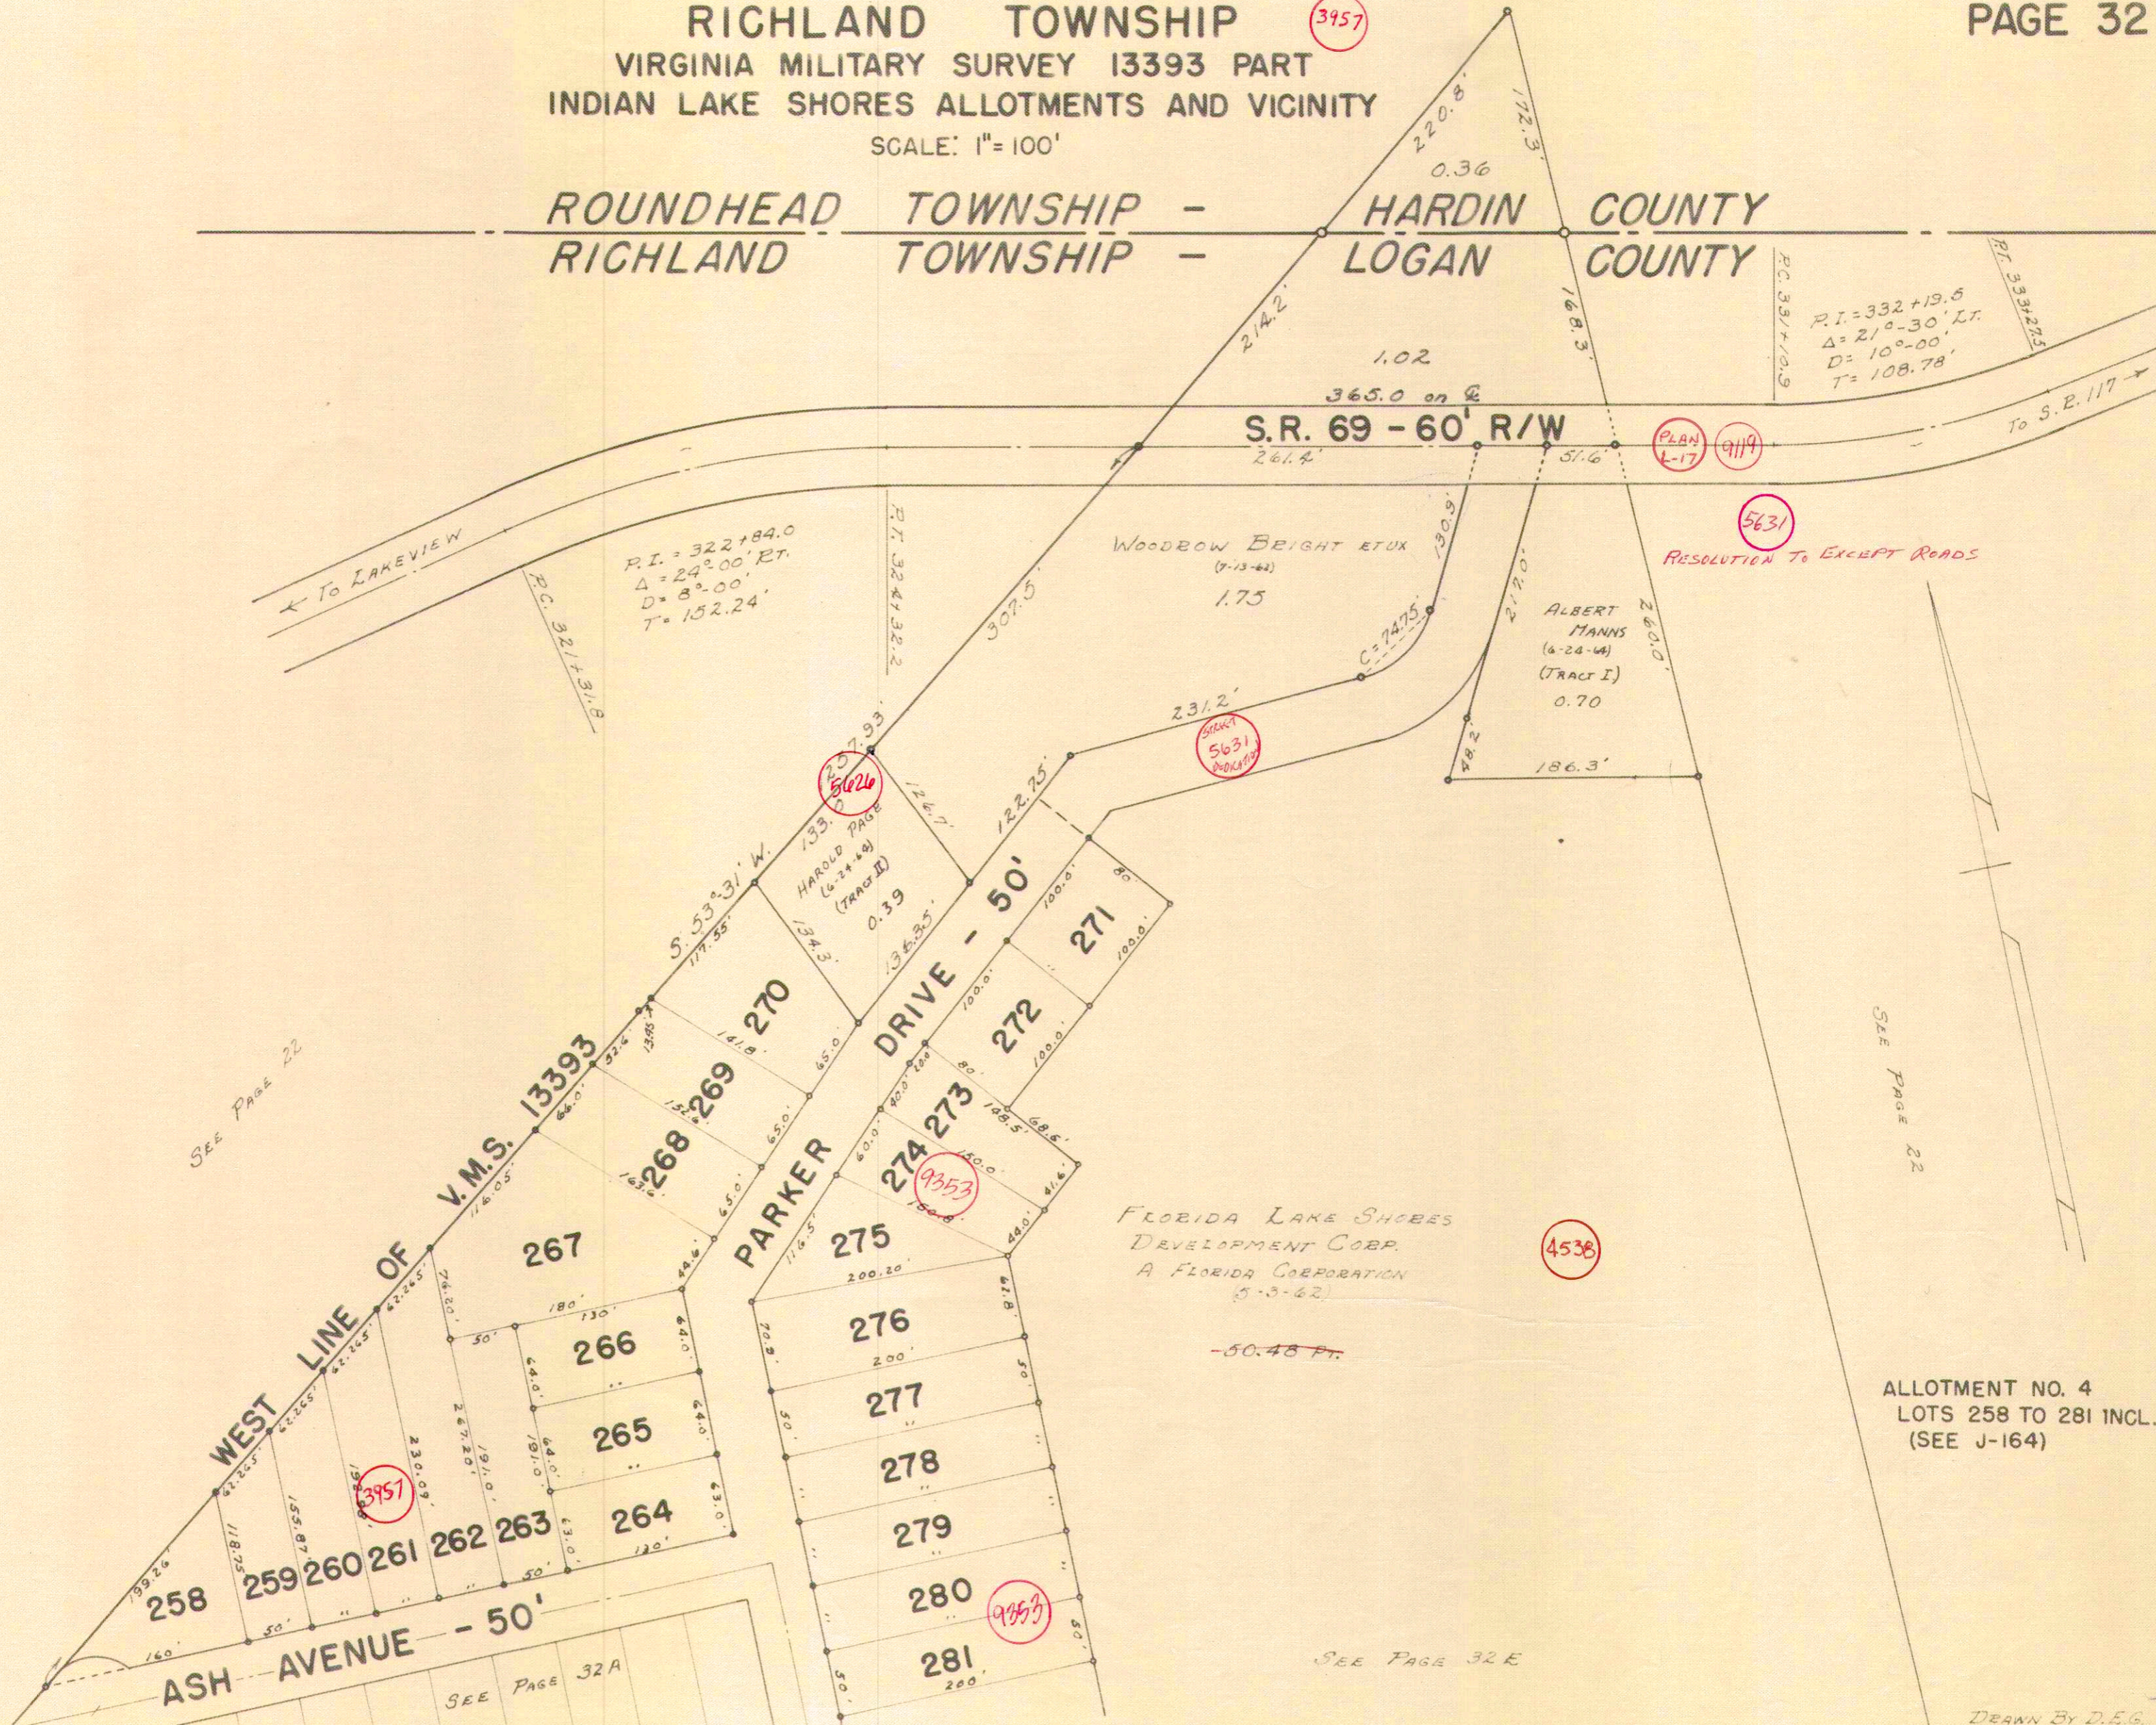

**RICHLAND TOWNSHIP** 3957  
 VIRGINIA MILITARY SURVEY 13393 PART  
 INDIAN LAKE SHORES ALLOTMENTS AND VICINITY  
 SCALE: 1" = 100'

ROUNDHEAD TOWNSHIP - HARDIN COUNTY  
 RICHLAND TOWNSHIP - LOGAN COUNTY

SEE PAGE 22

SEE PAGE 22

FLORIDA LAKE SHORES  
 DEVELOPMENT CORP.  
 A FLORIDA CORPORATION  
 5-3-62

ALLOTMENT NO. 4  
 LOTS 258 TO 281 INCL.  
 (SEE J-164)

SEE PAGE 32 E

DRAWN BY D.E.G.  
 14-5-63