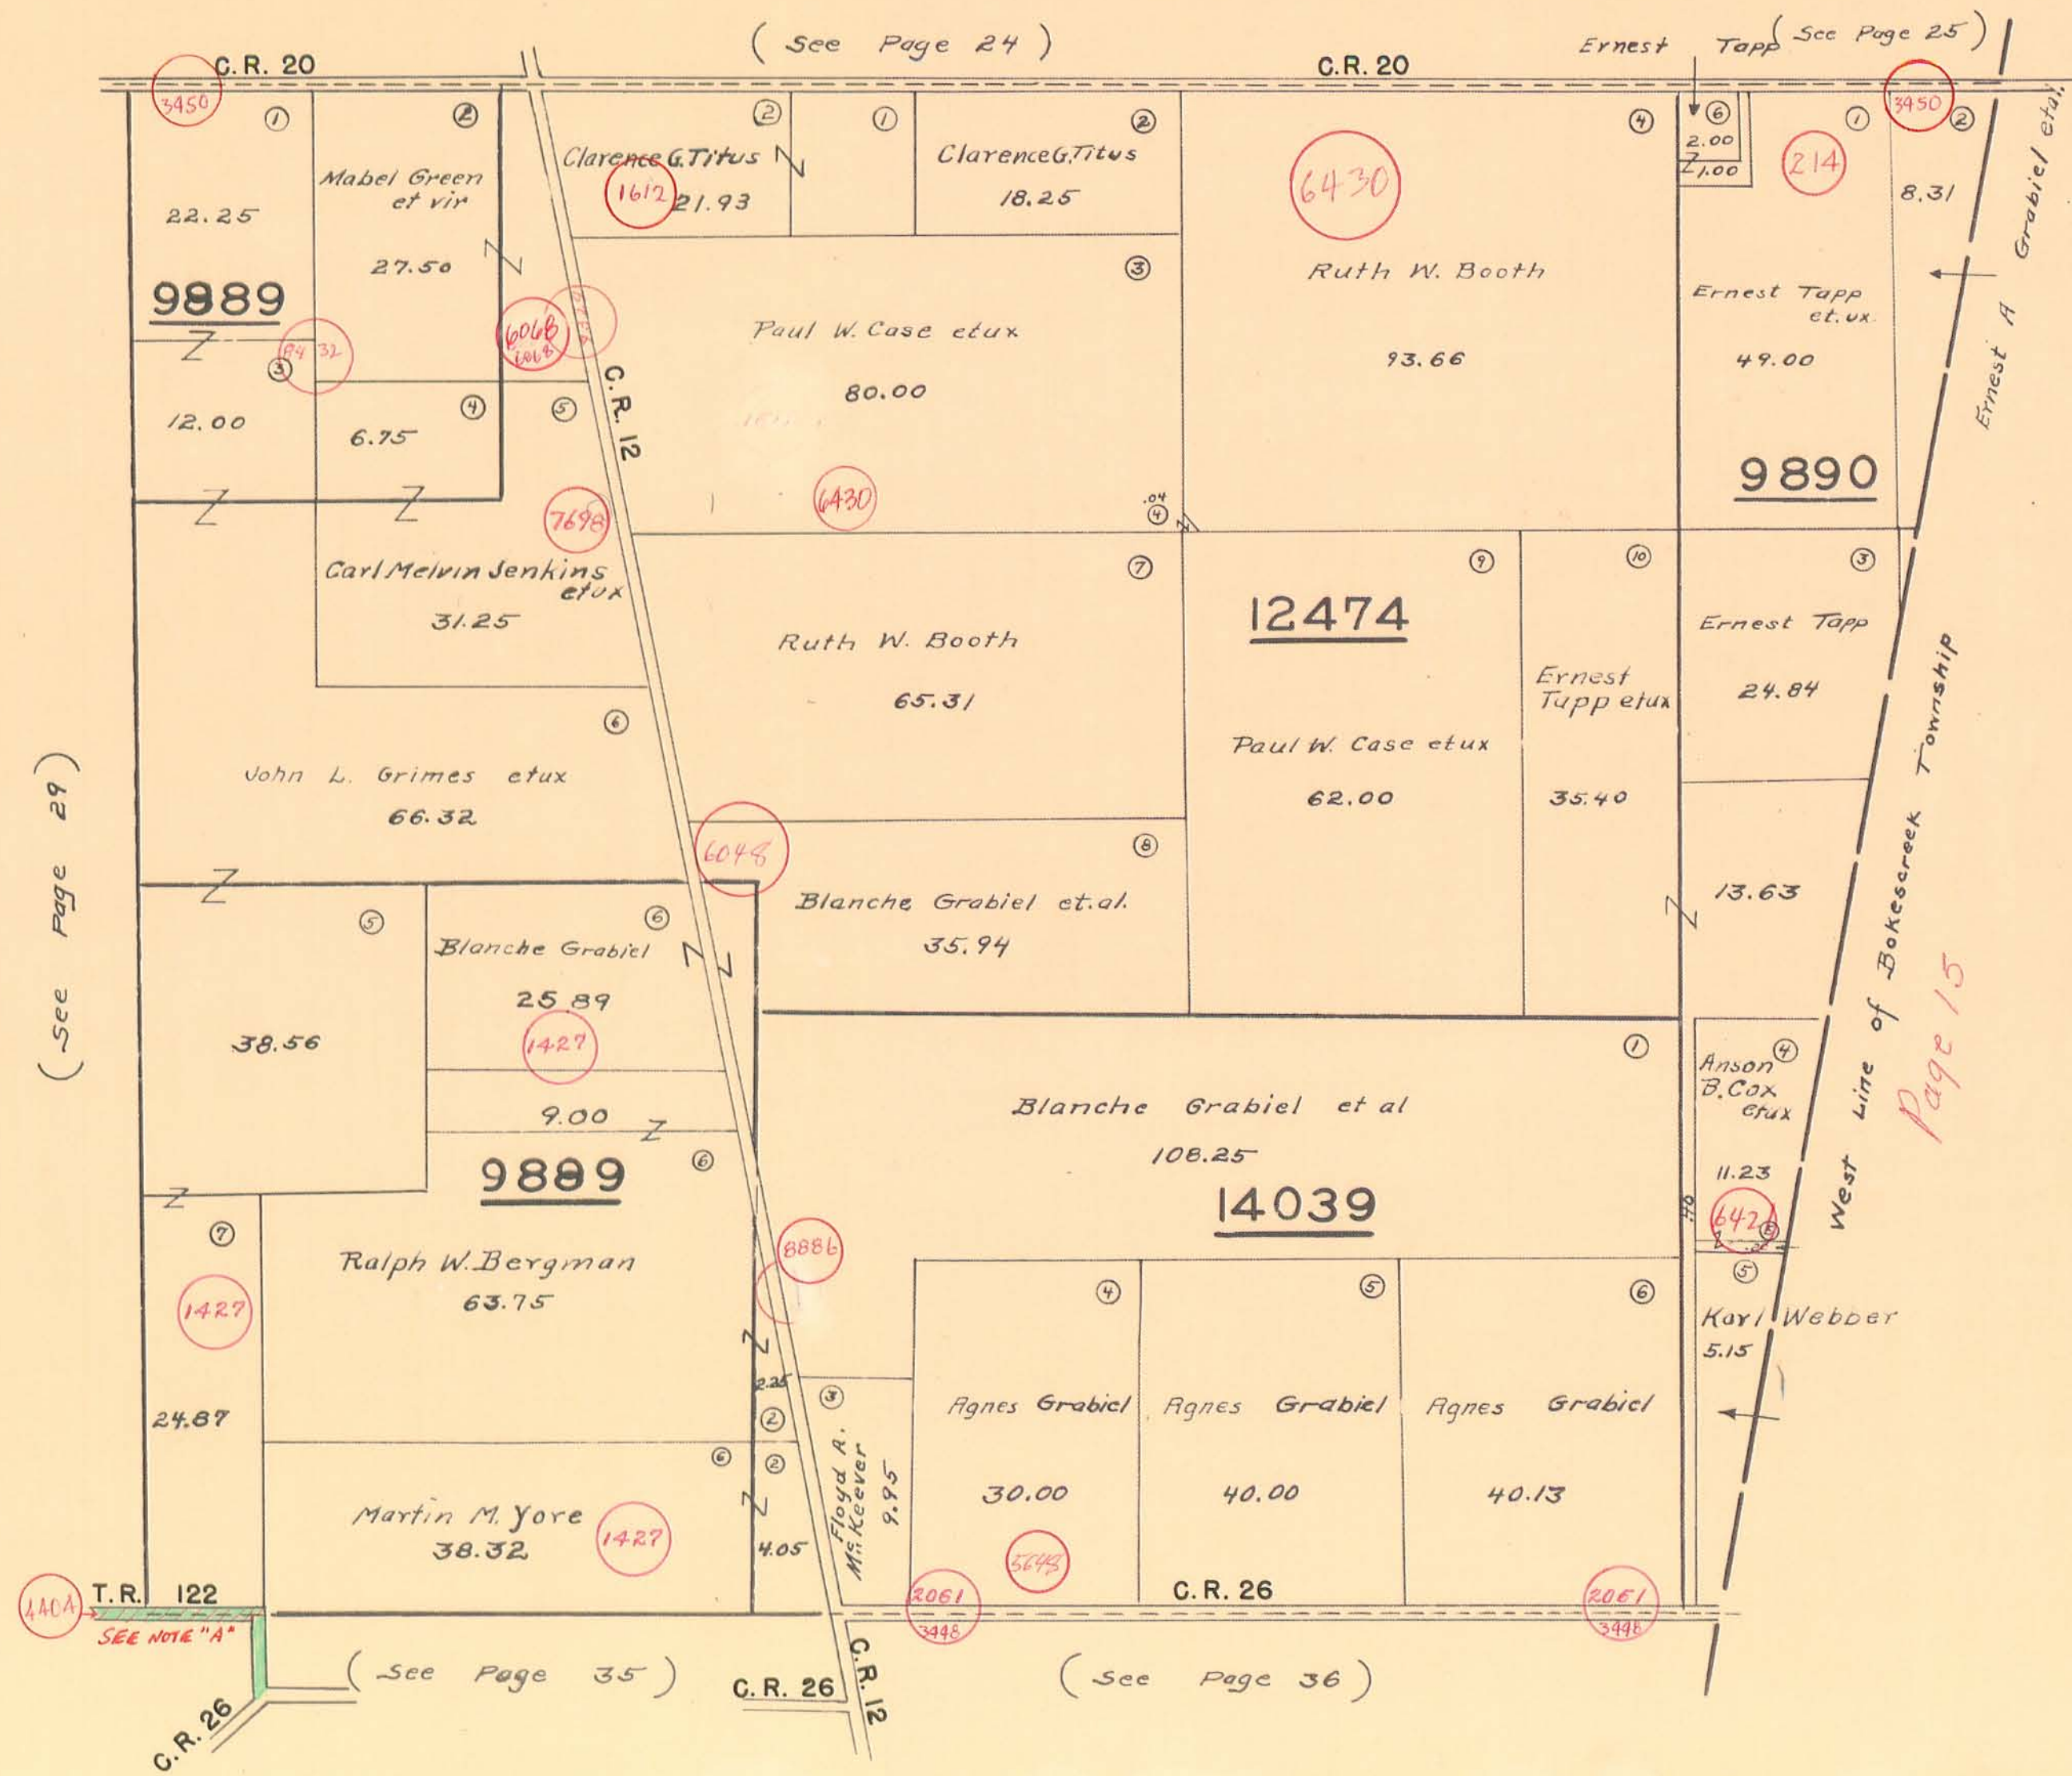

RUSHCREEK TOWNSHIP

VIRGINIA MILITARY SURVEYS

14039
9889
9889

SCALE 10 CHAINS TO THE INCH

(See Page 24)

Ernest Tapp (See Page 25)

(See Page 29)

West Line of Bokescreek Township
Page 15