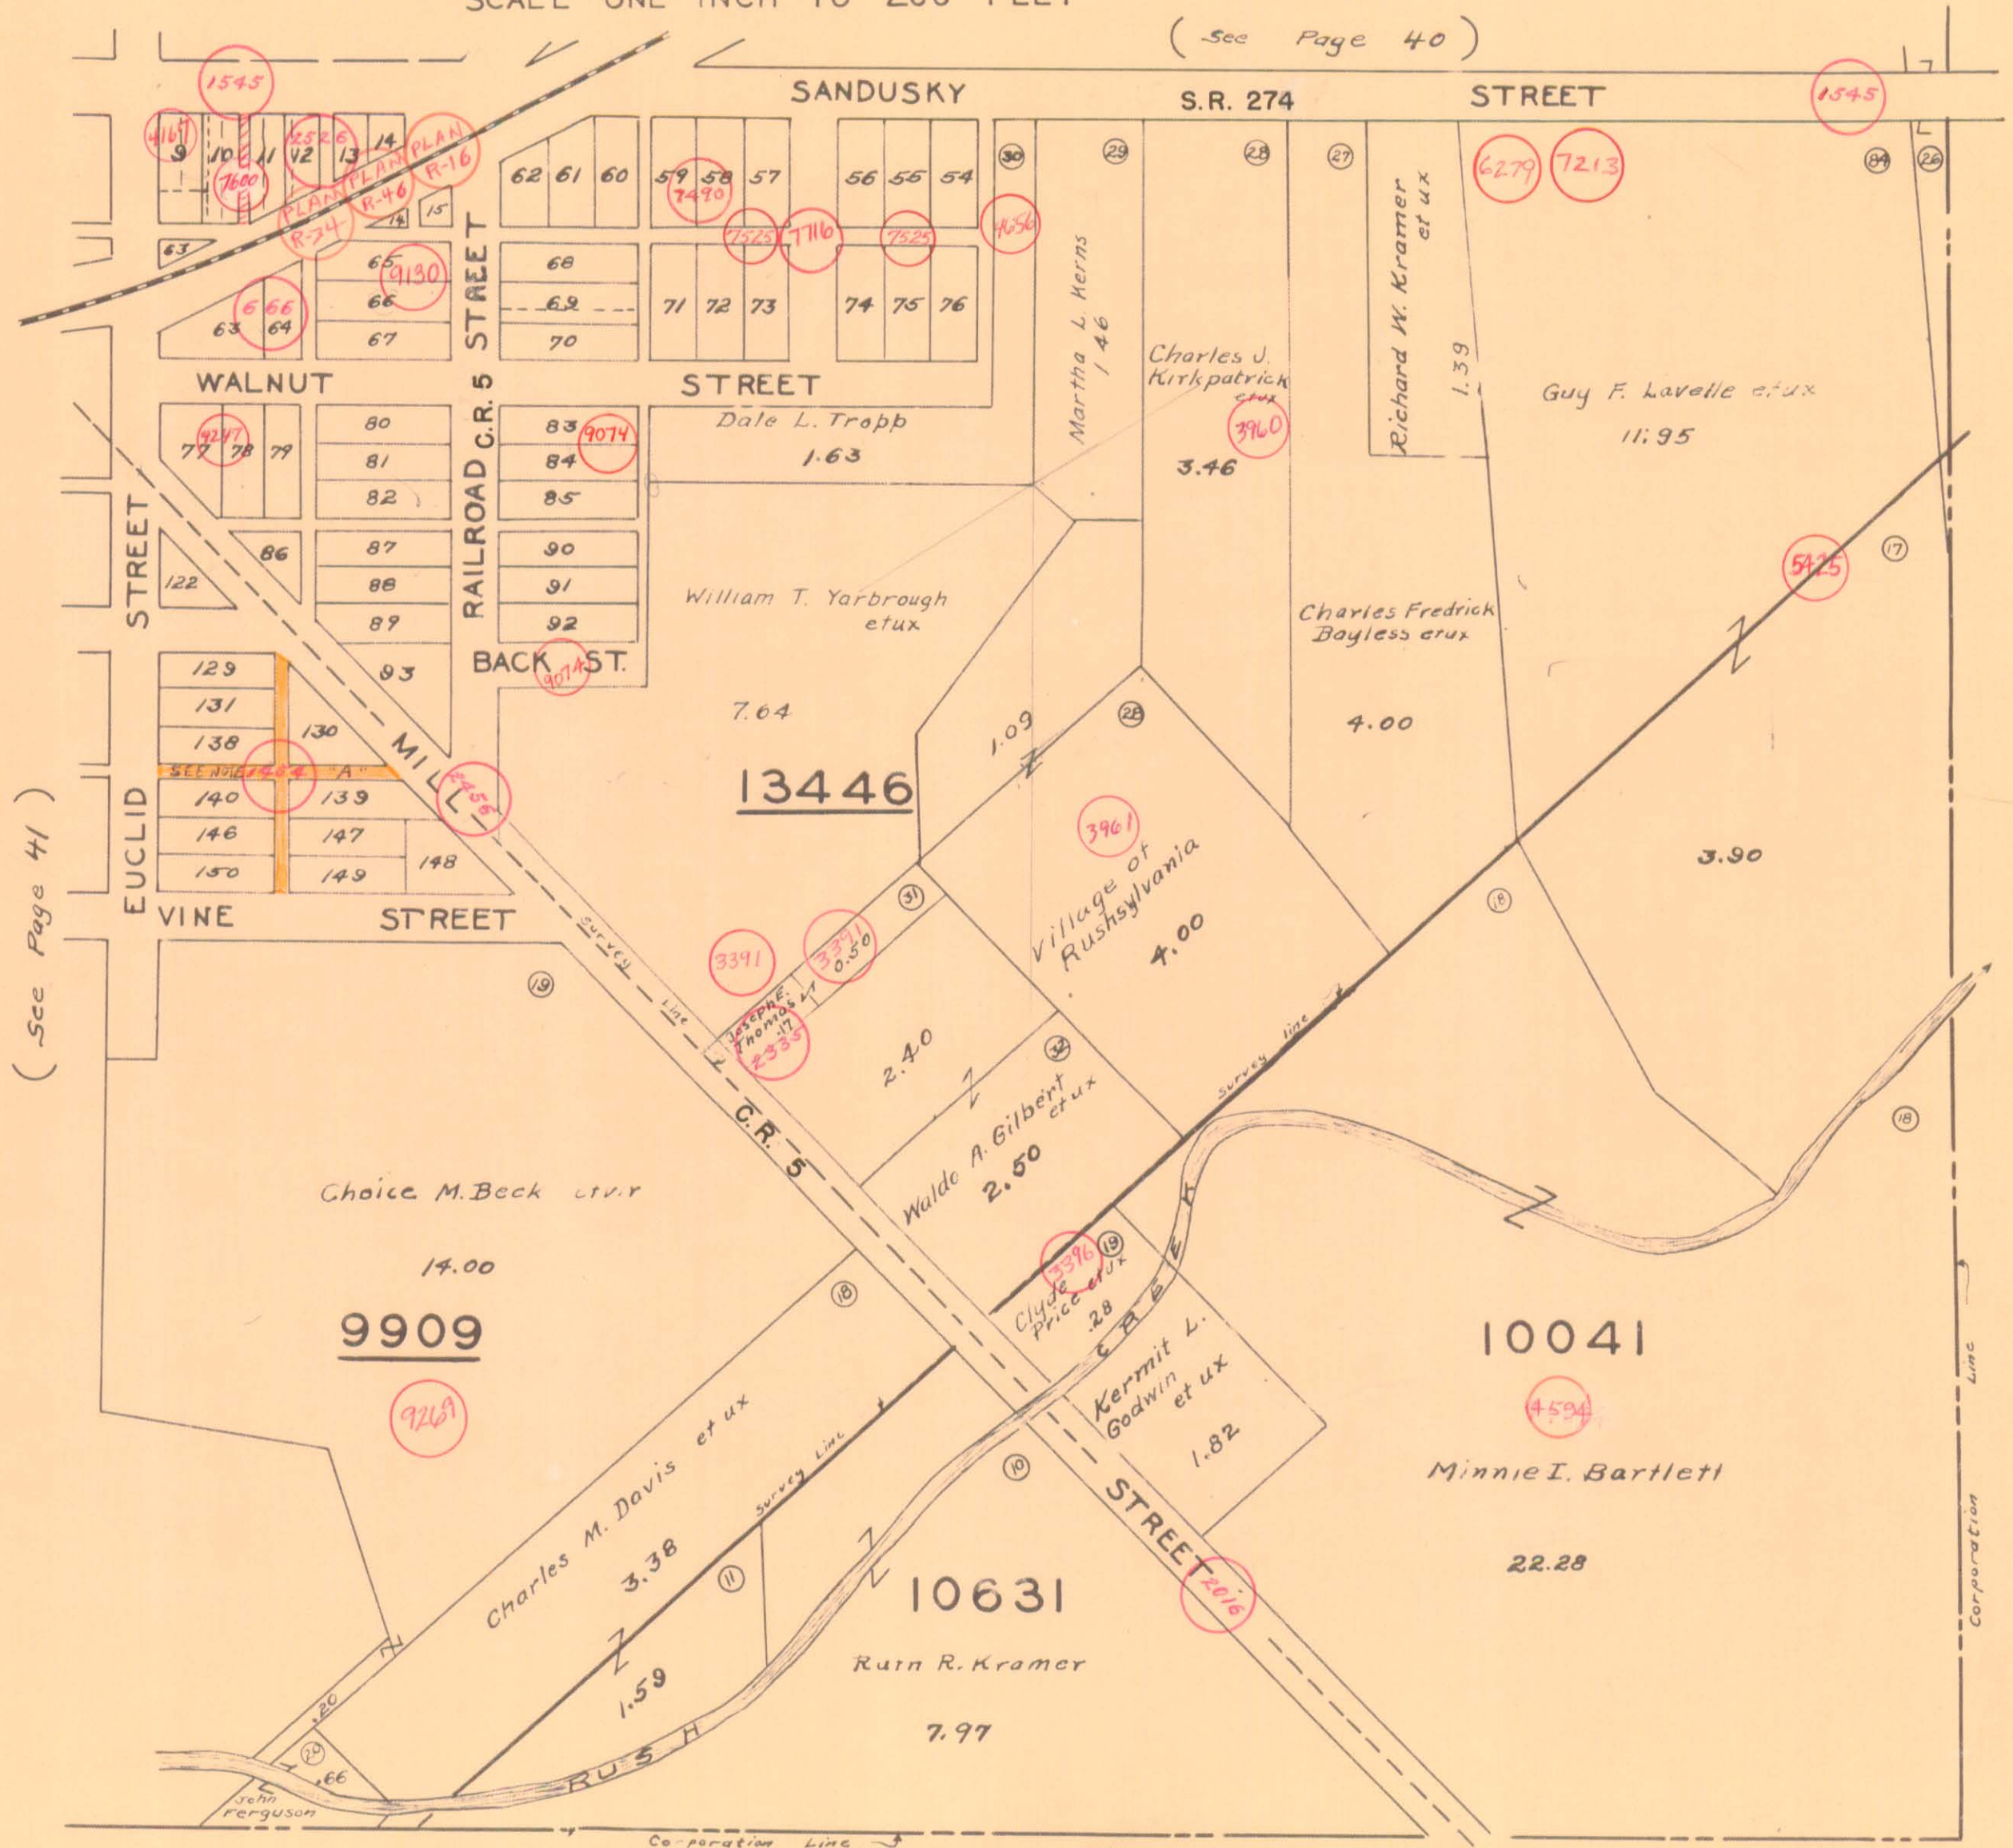

RUSHSYLVANIA

SCALE ONE INCH TO 200 FEET

(See Page 40)

(See Page 41)