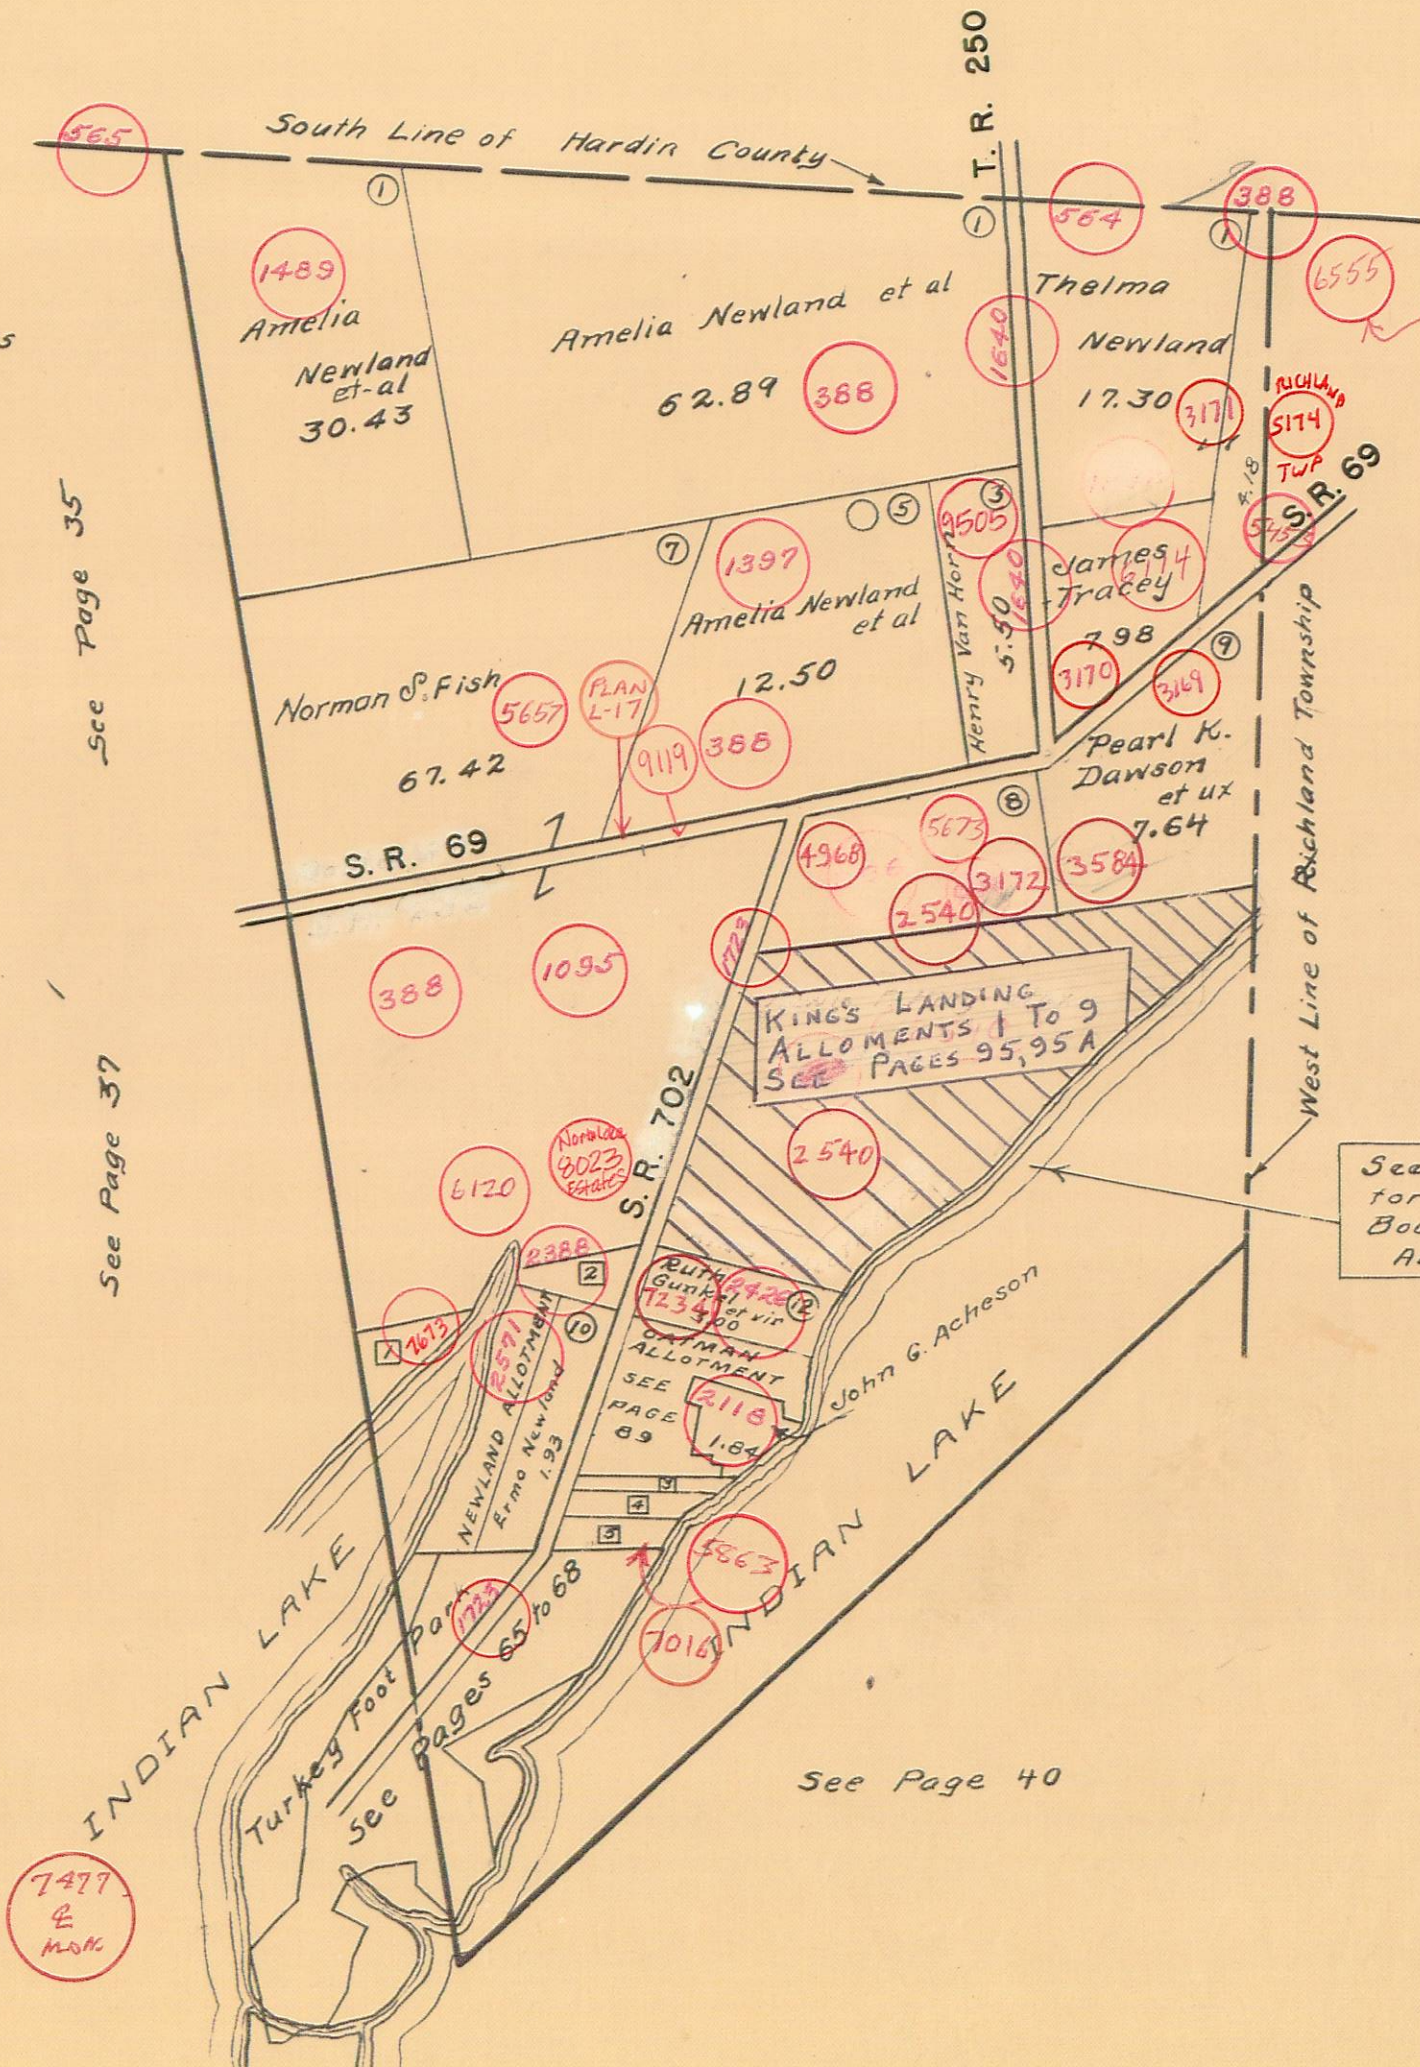

STOKES TOWNSHIP
 VIRGINIA MILITARY SURVEY 12277
 SCALE 10 CHAINS TO THE INCH

Reference Number	Name	Sub	Acres
①	John C. Newland	⑮	.93
②	Don Newland } Don Newland }	⑪	1.00
③		⑬	.37
④		⑬	.50
⑤	Erma Newland	⑬	.50

GROSS ALLOTMENT
SEE PAGE 30

7477
E
MSK