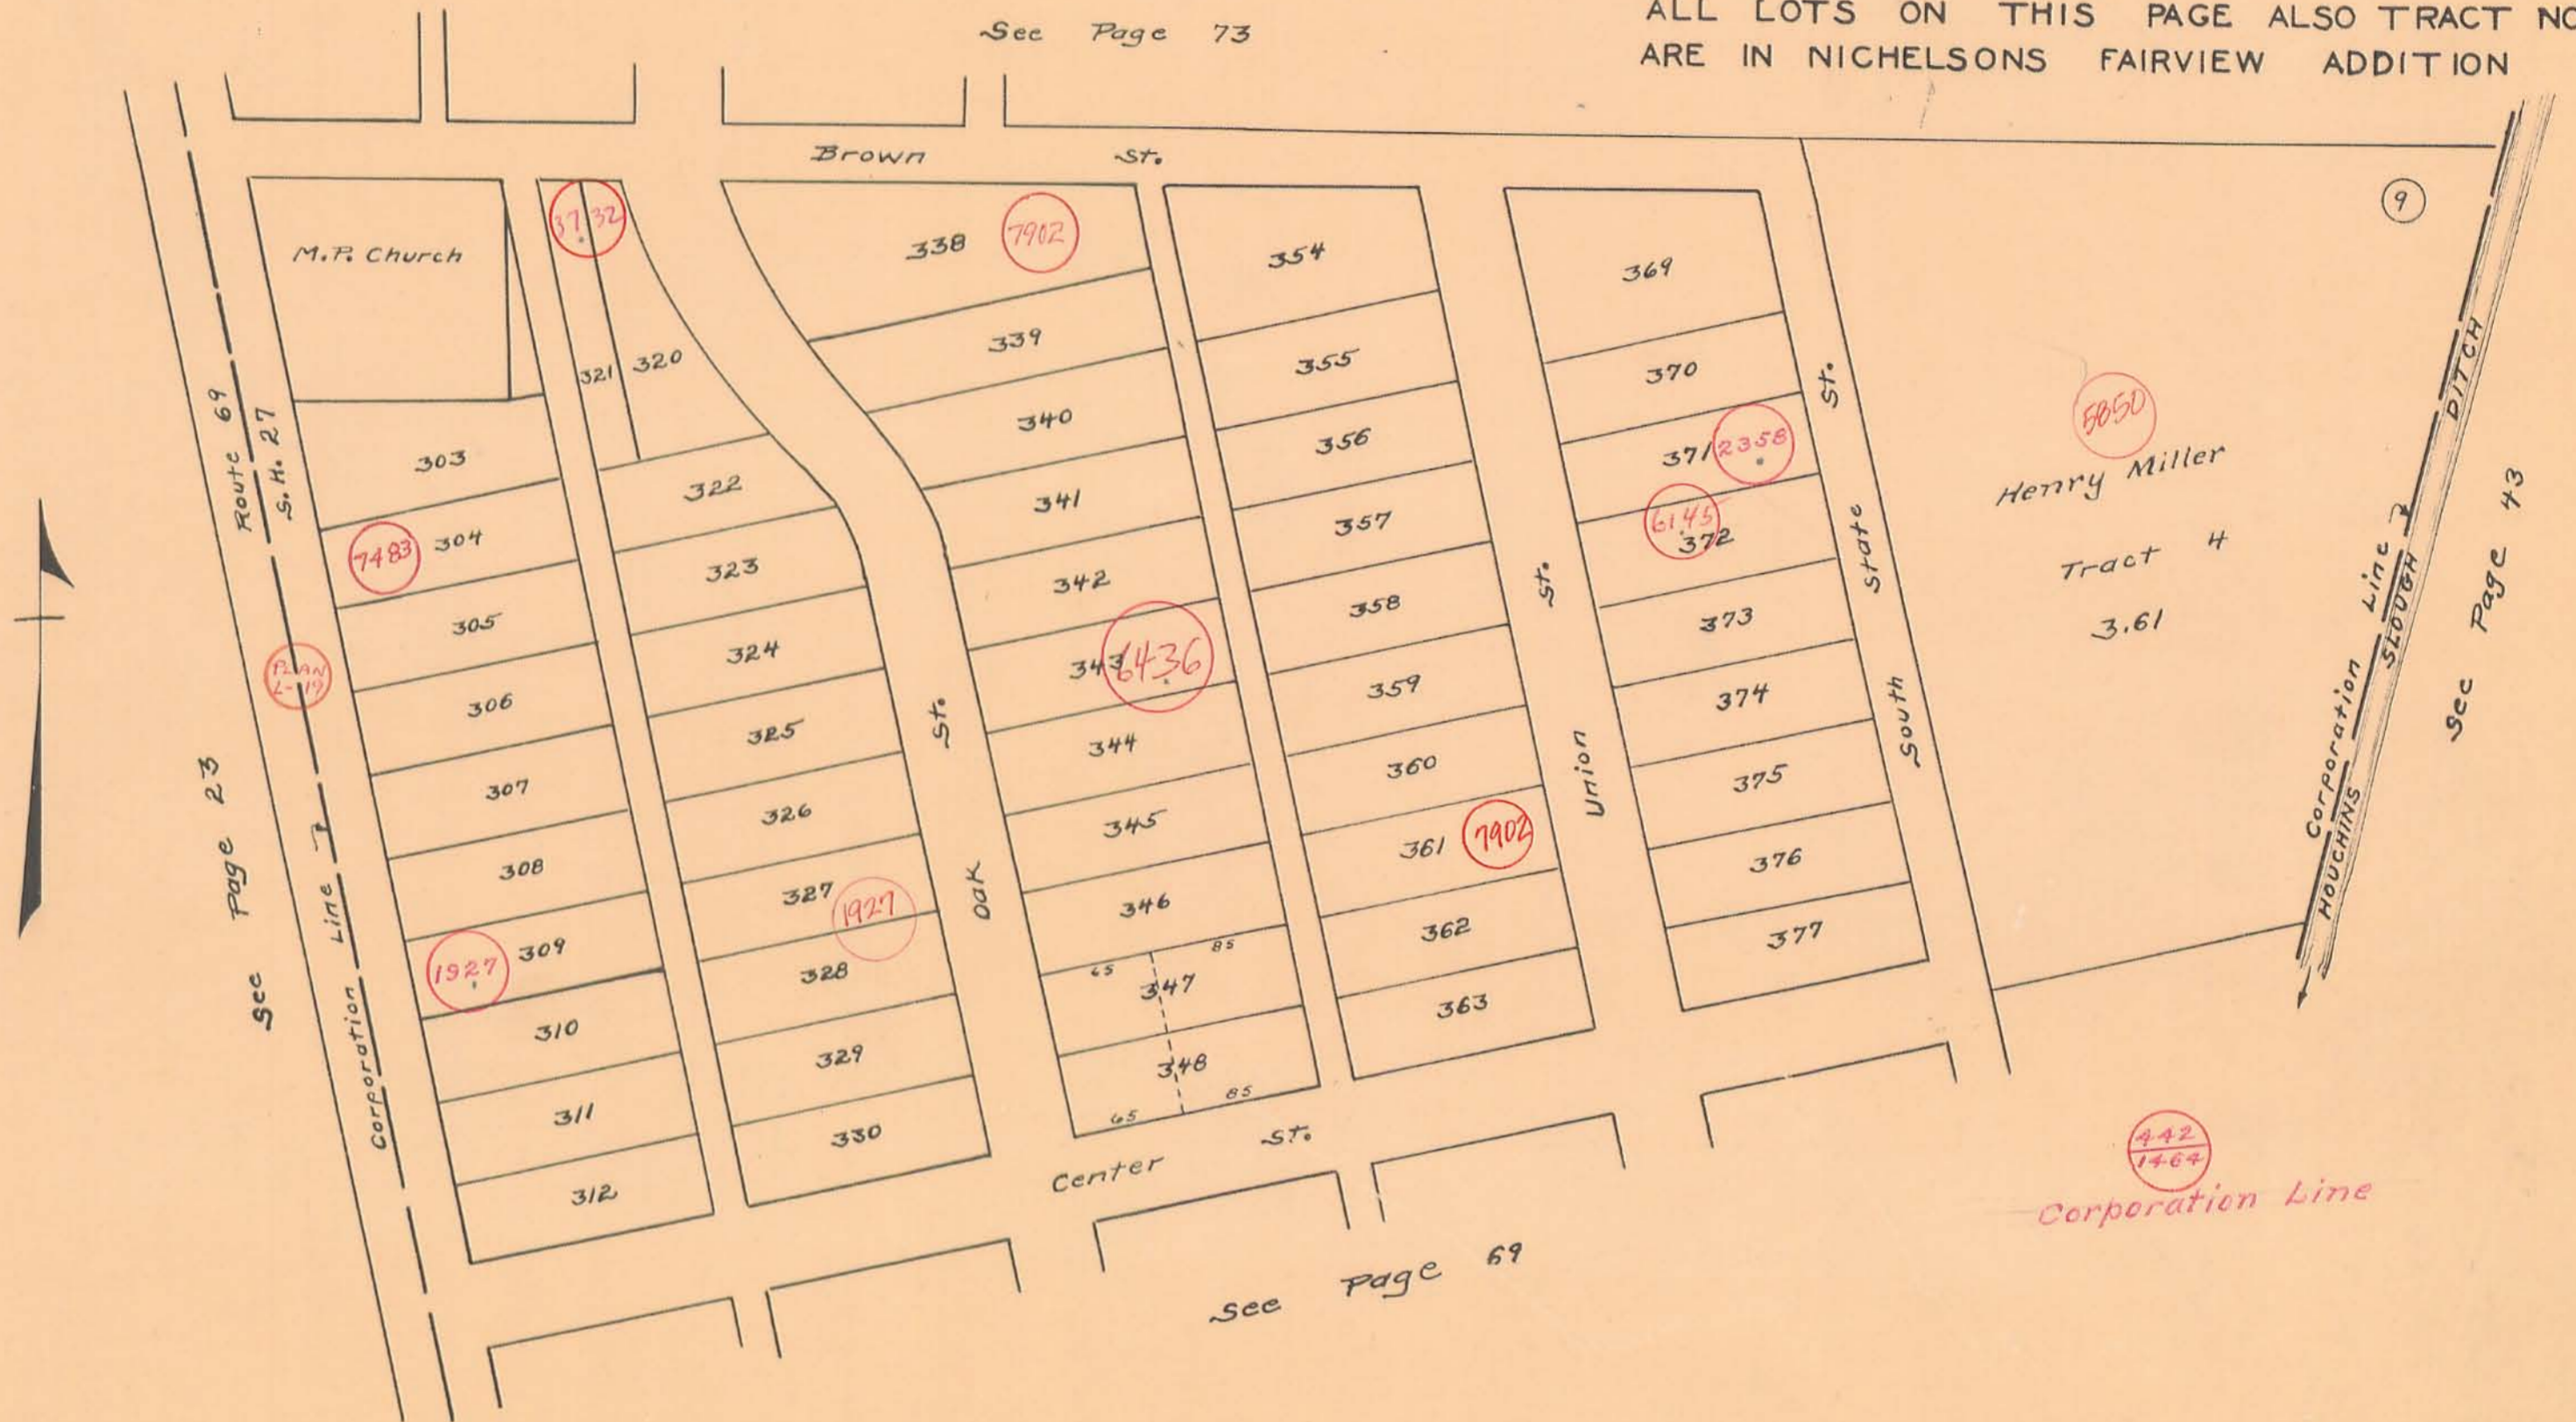

STOKES TOWNSHIP
SECTION 34 TOWN 6 S. RANGE 8 E.

SCALE 100 FEET TO THE INCH

LAKEVIEW (PART)

ALL LOTS ON THIS PAGE ALSO TRACT NO. 4
ARE IN NICHELSONS FAIRVIEW ADDITION

F.F. Wright