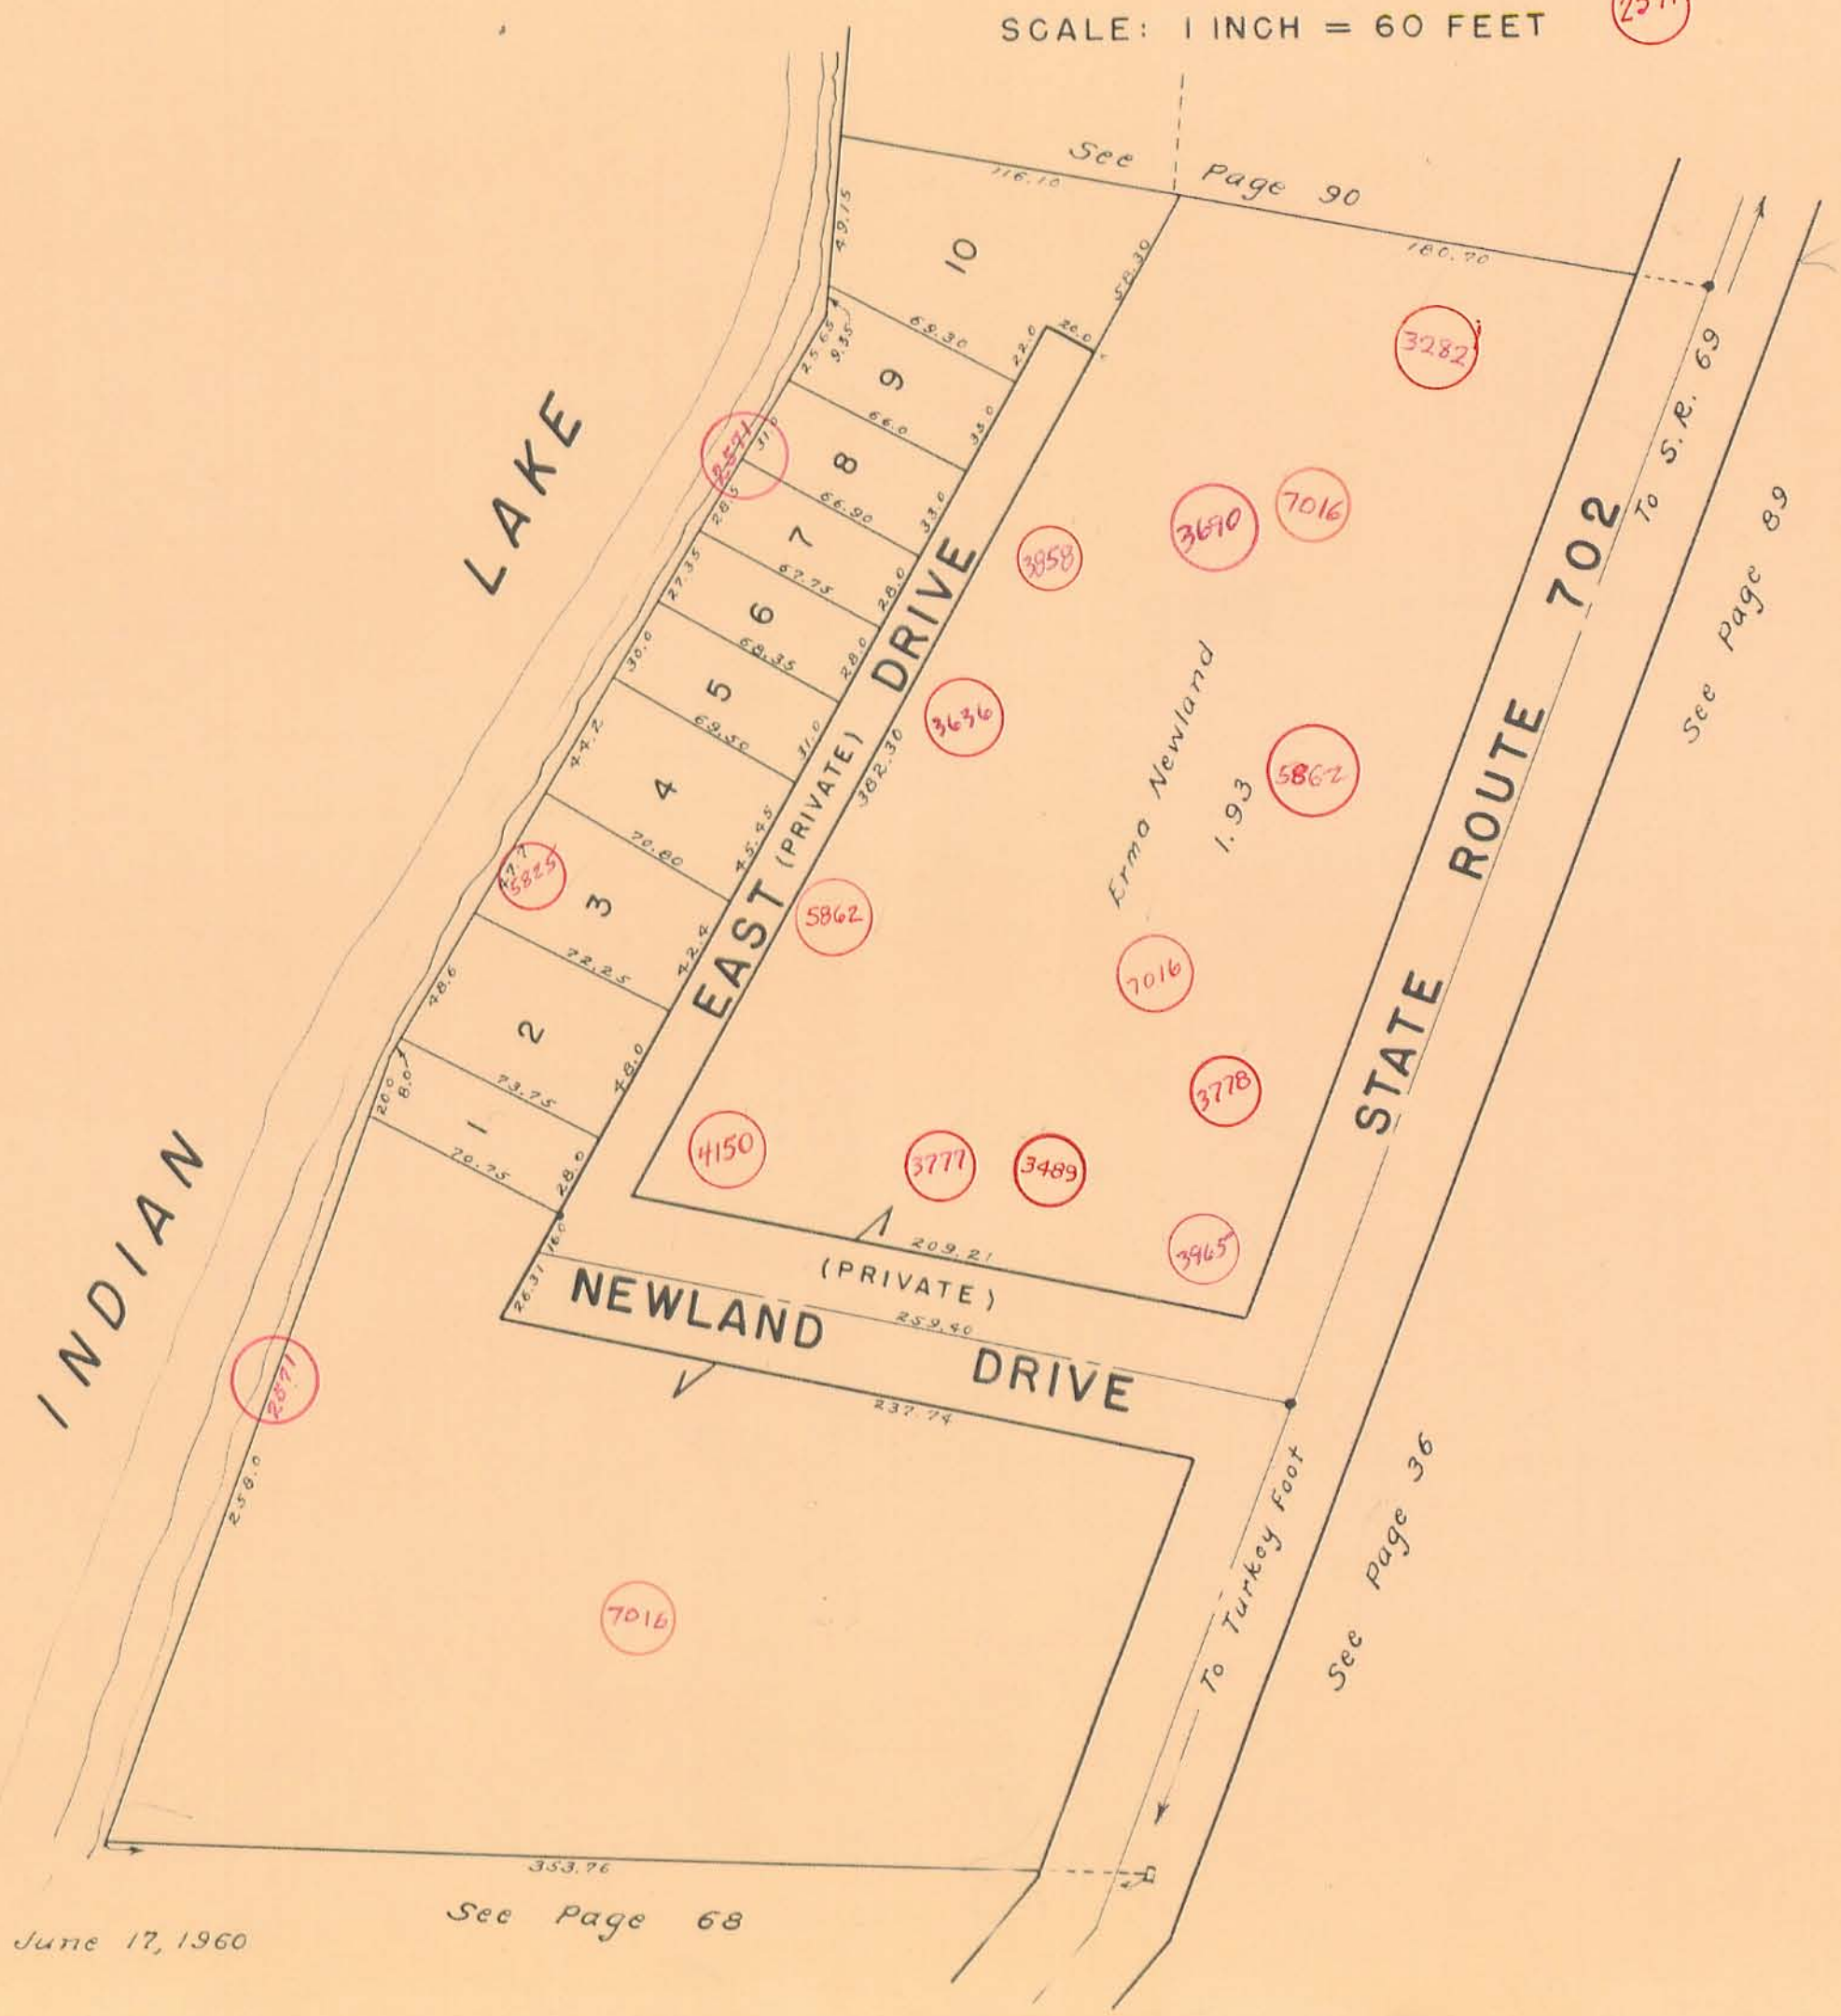

NEWLAND ALLOTMENT

SCALE: 1 INCH = 60 FEET

2571

Drawn June 17, 1960

See Page 68