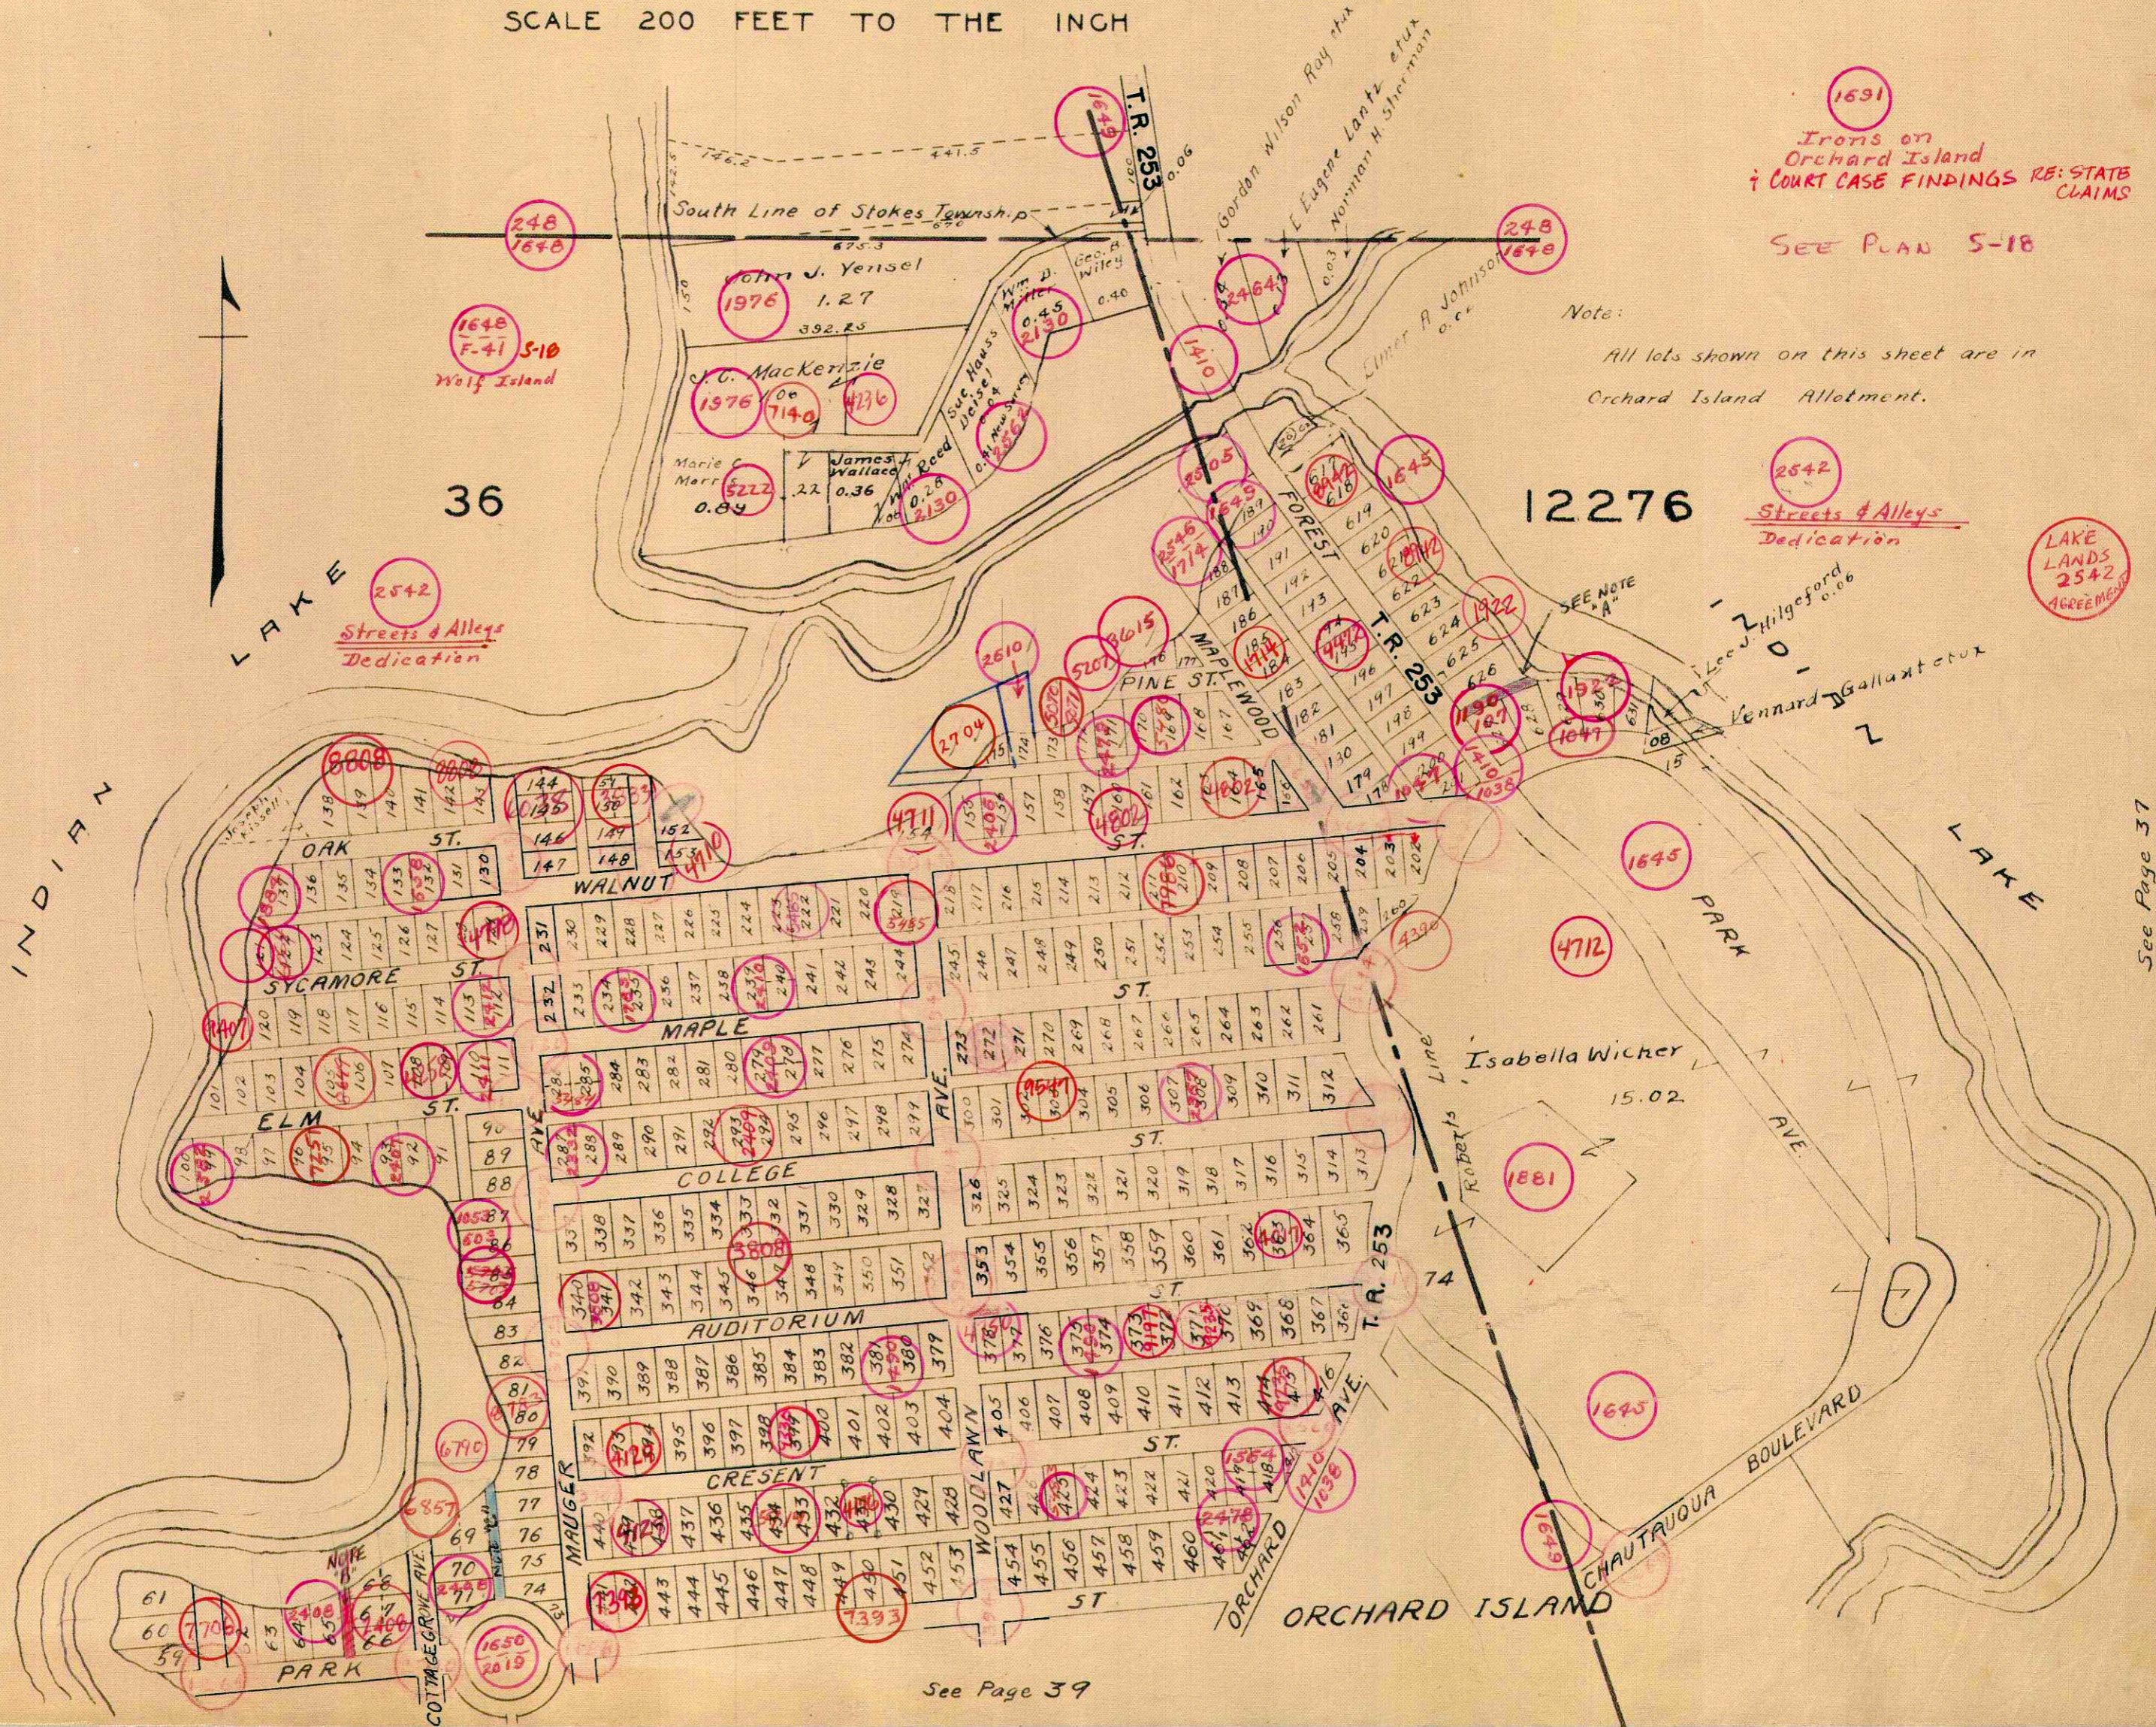

SECTION 36 TOWN 6 S. RANGE 8 E. VIRGINIA MILITARY SURVEY 12276

SCALE 200 FEET TO THE INCH

See Page 26

See Page 37

See Page 39

1691
Irons on Orchard Island
+ COURT CASE FINDINGS RE: STATE CLAIMS
SEE PLAN 5-18

Note:
All lots shown on this sheet are in Orchard Island Allotment.

2542
Streets & Alleys Dedication

LAKELANDS 2542 AGREEMENT

SEE NOTE "A"