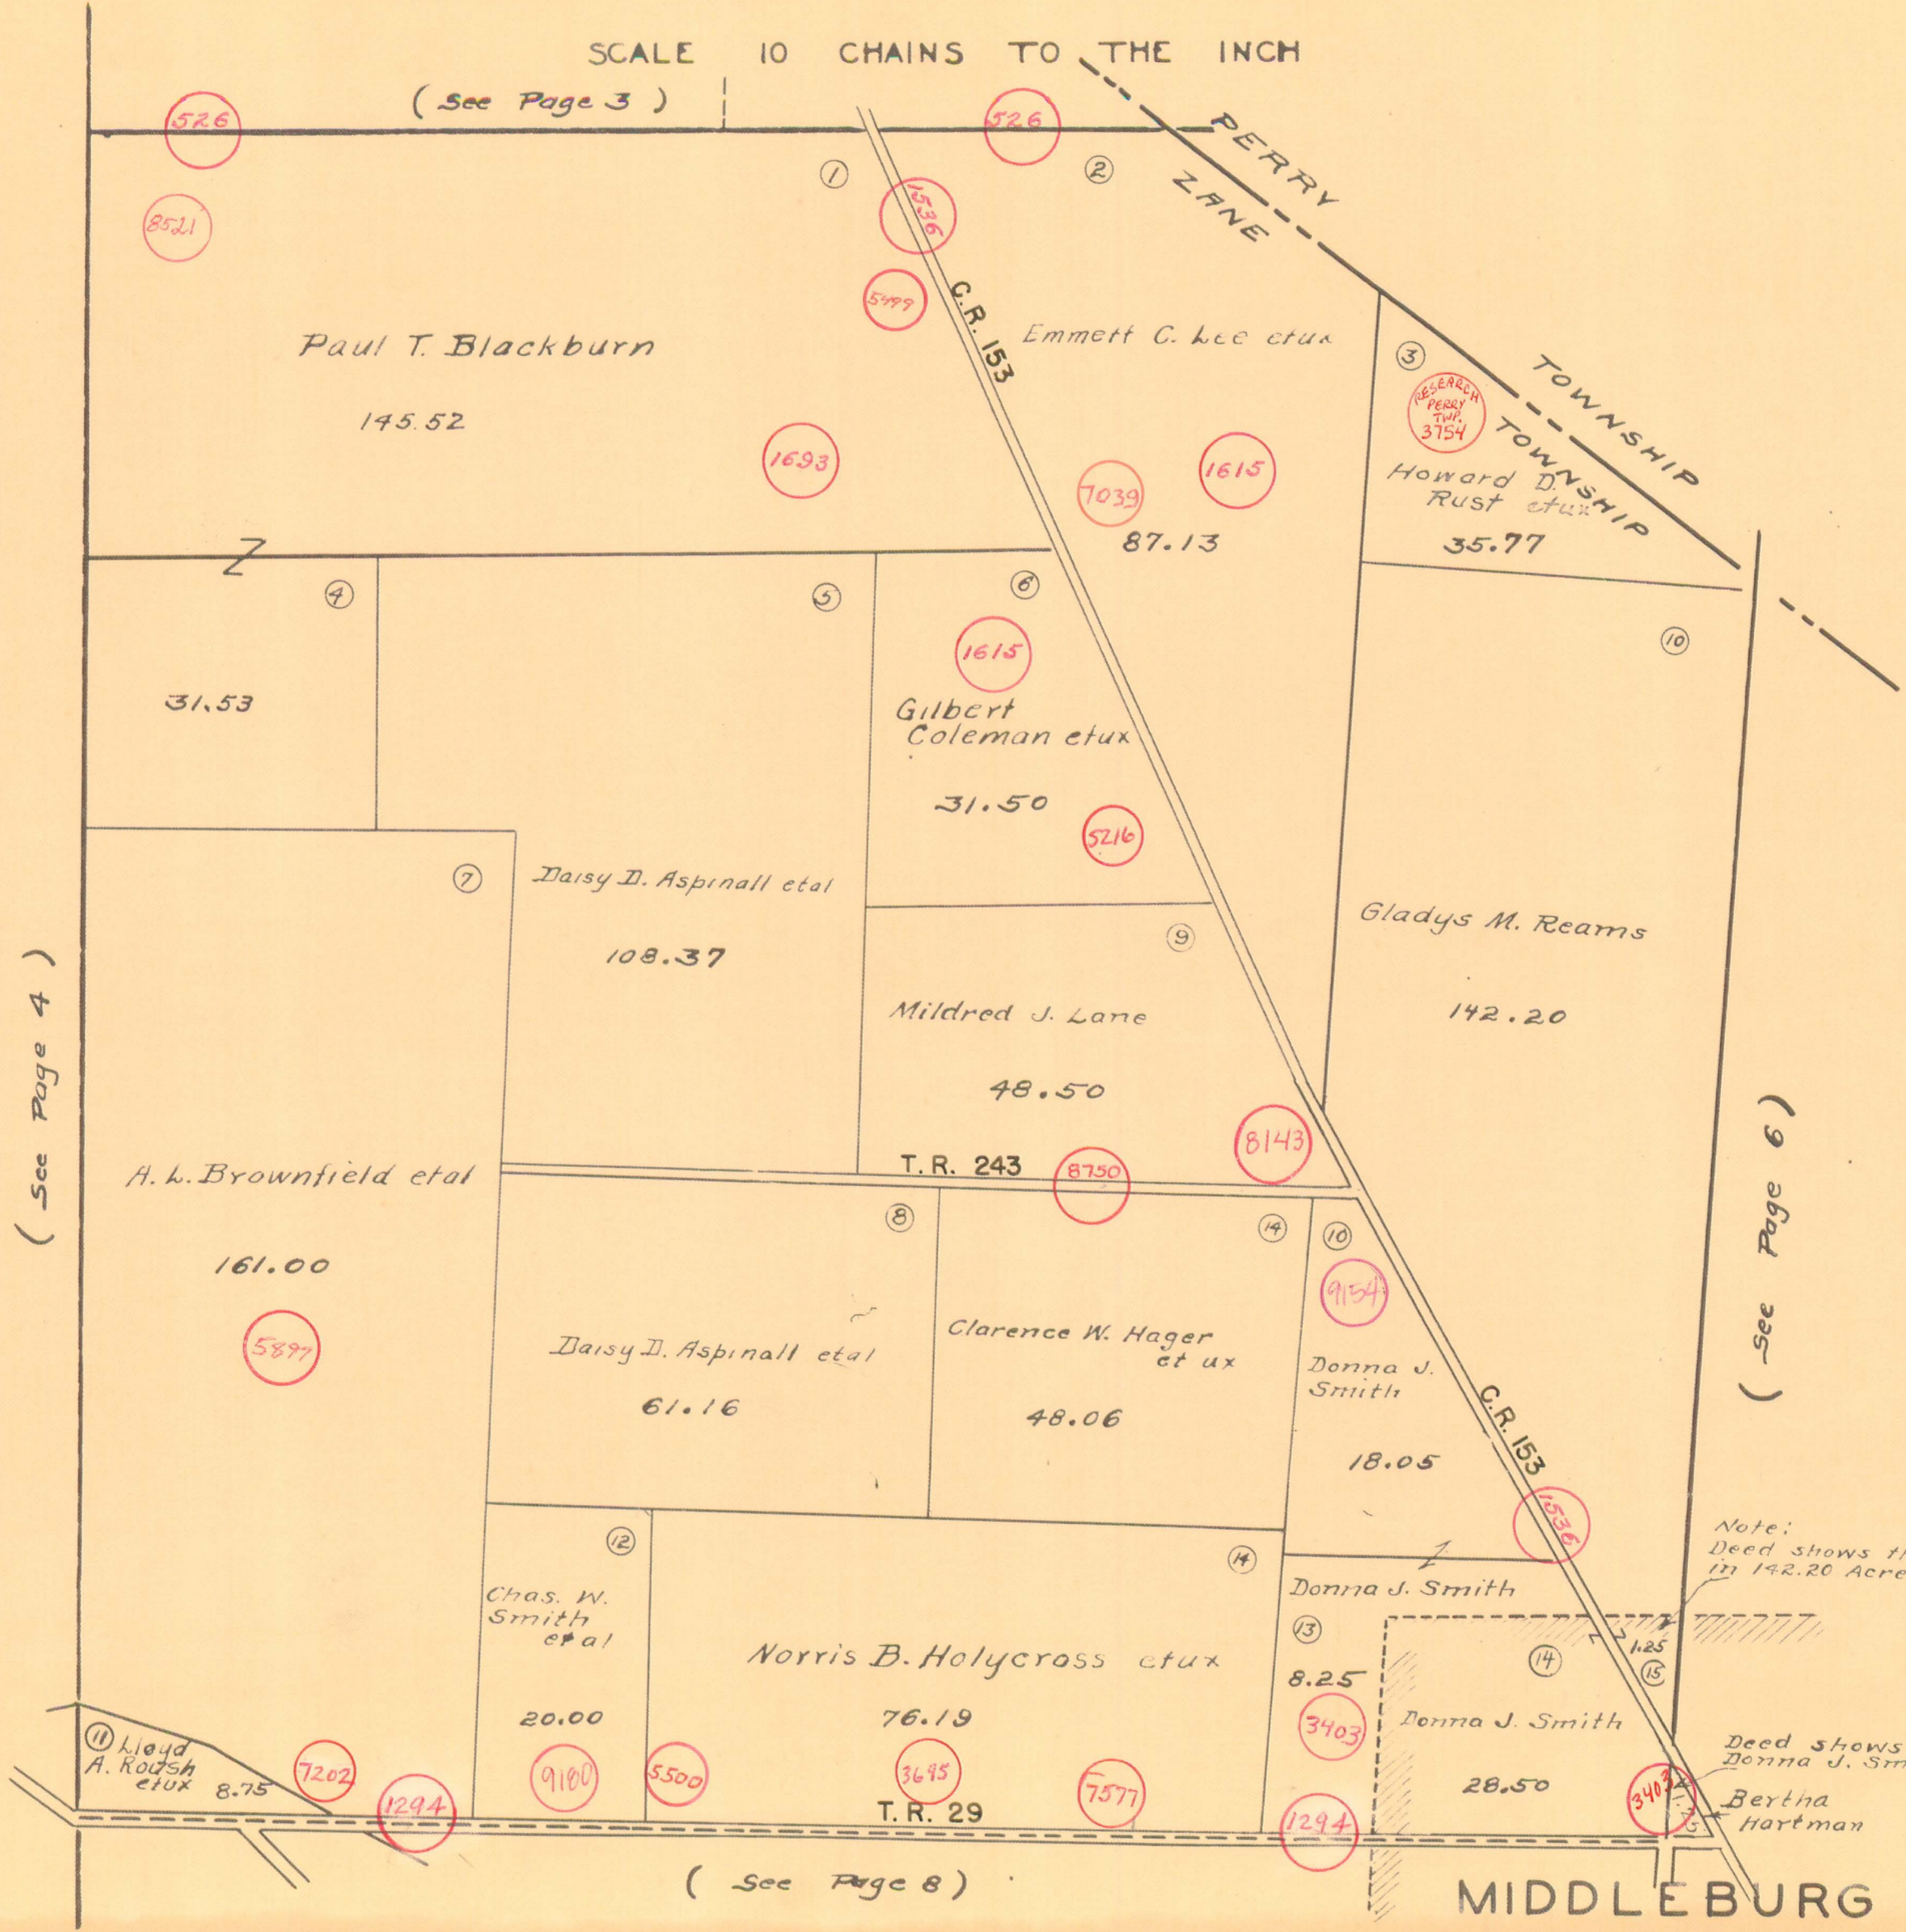

ZANE TOWNSHIP
 VIRGINIA MILITARY SURVEY 3753

SCALE 10 CHAINS TO THE INCH
 (See Page 3)

(See Page 4)

(See Page 6)

Note:
 Deed shows this tract is included
 in 142.20 Acres of Gladys M. Reams.

Deed shows this tract to
 Donna J. Smith
 Bertha
 Hartman

(See Page 8)

MIDDLEBURG