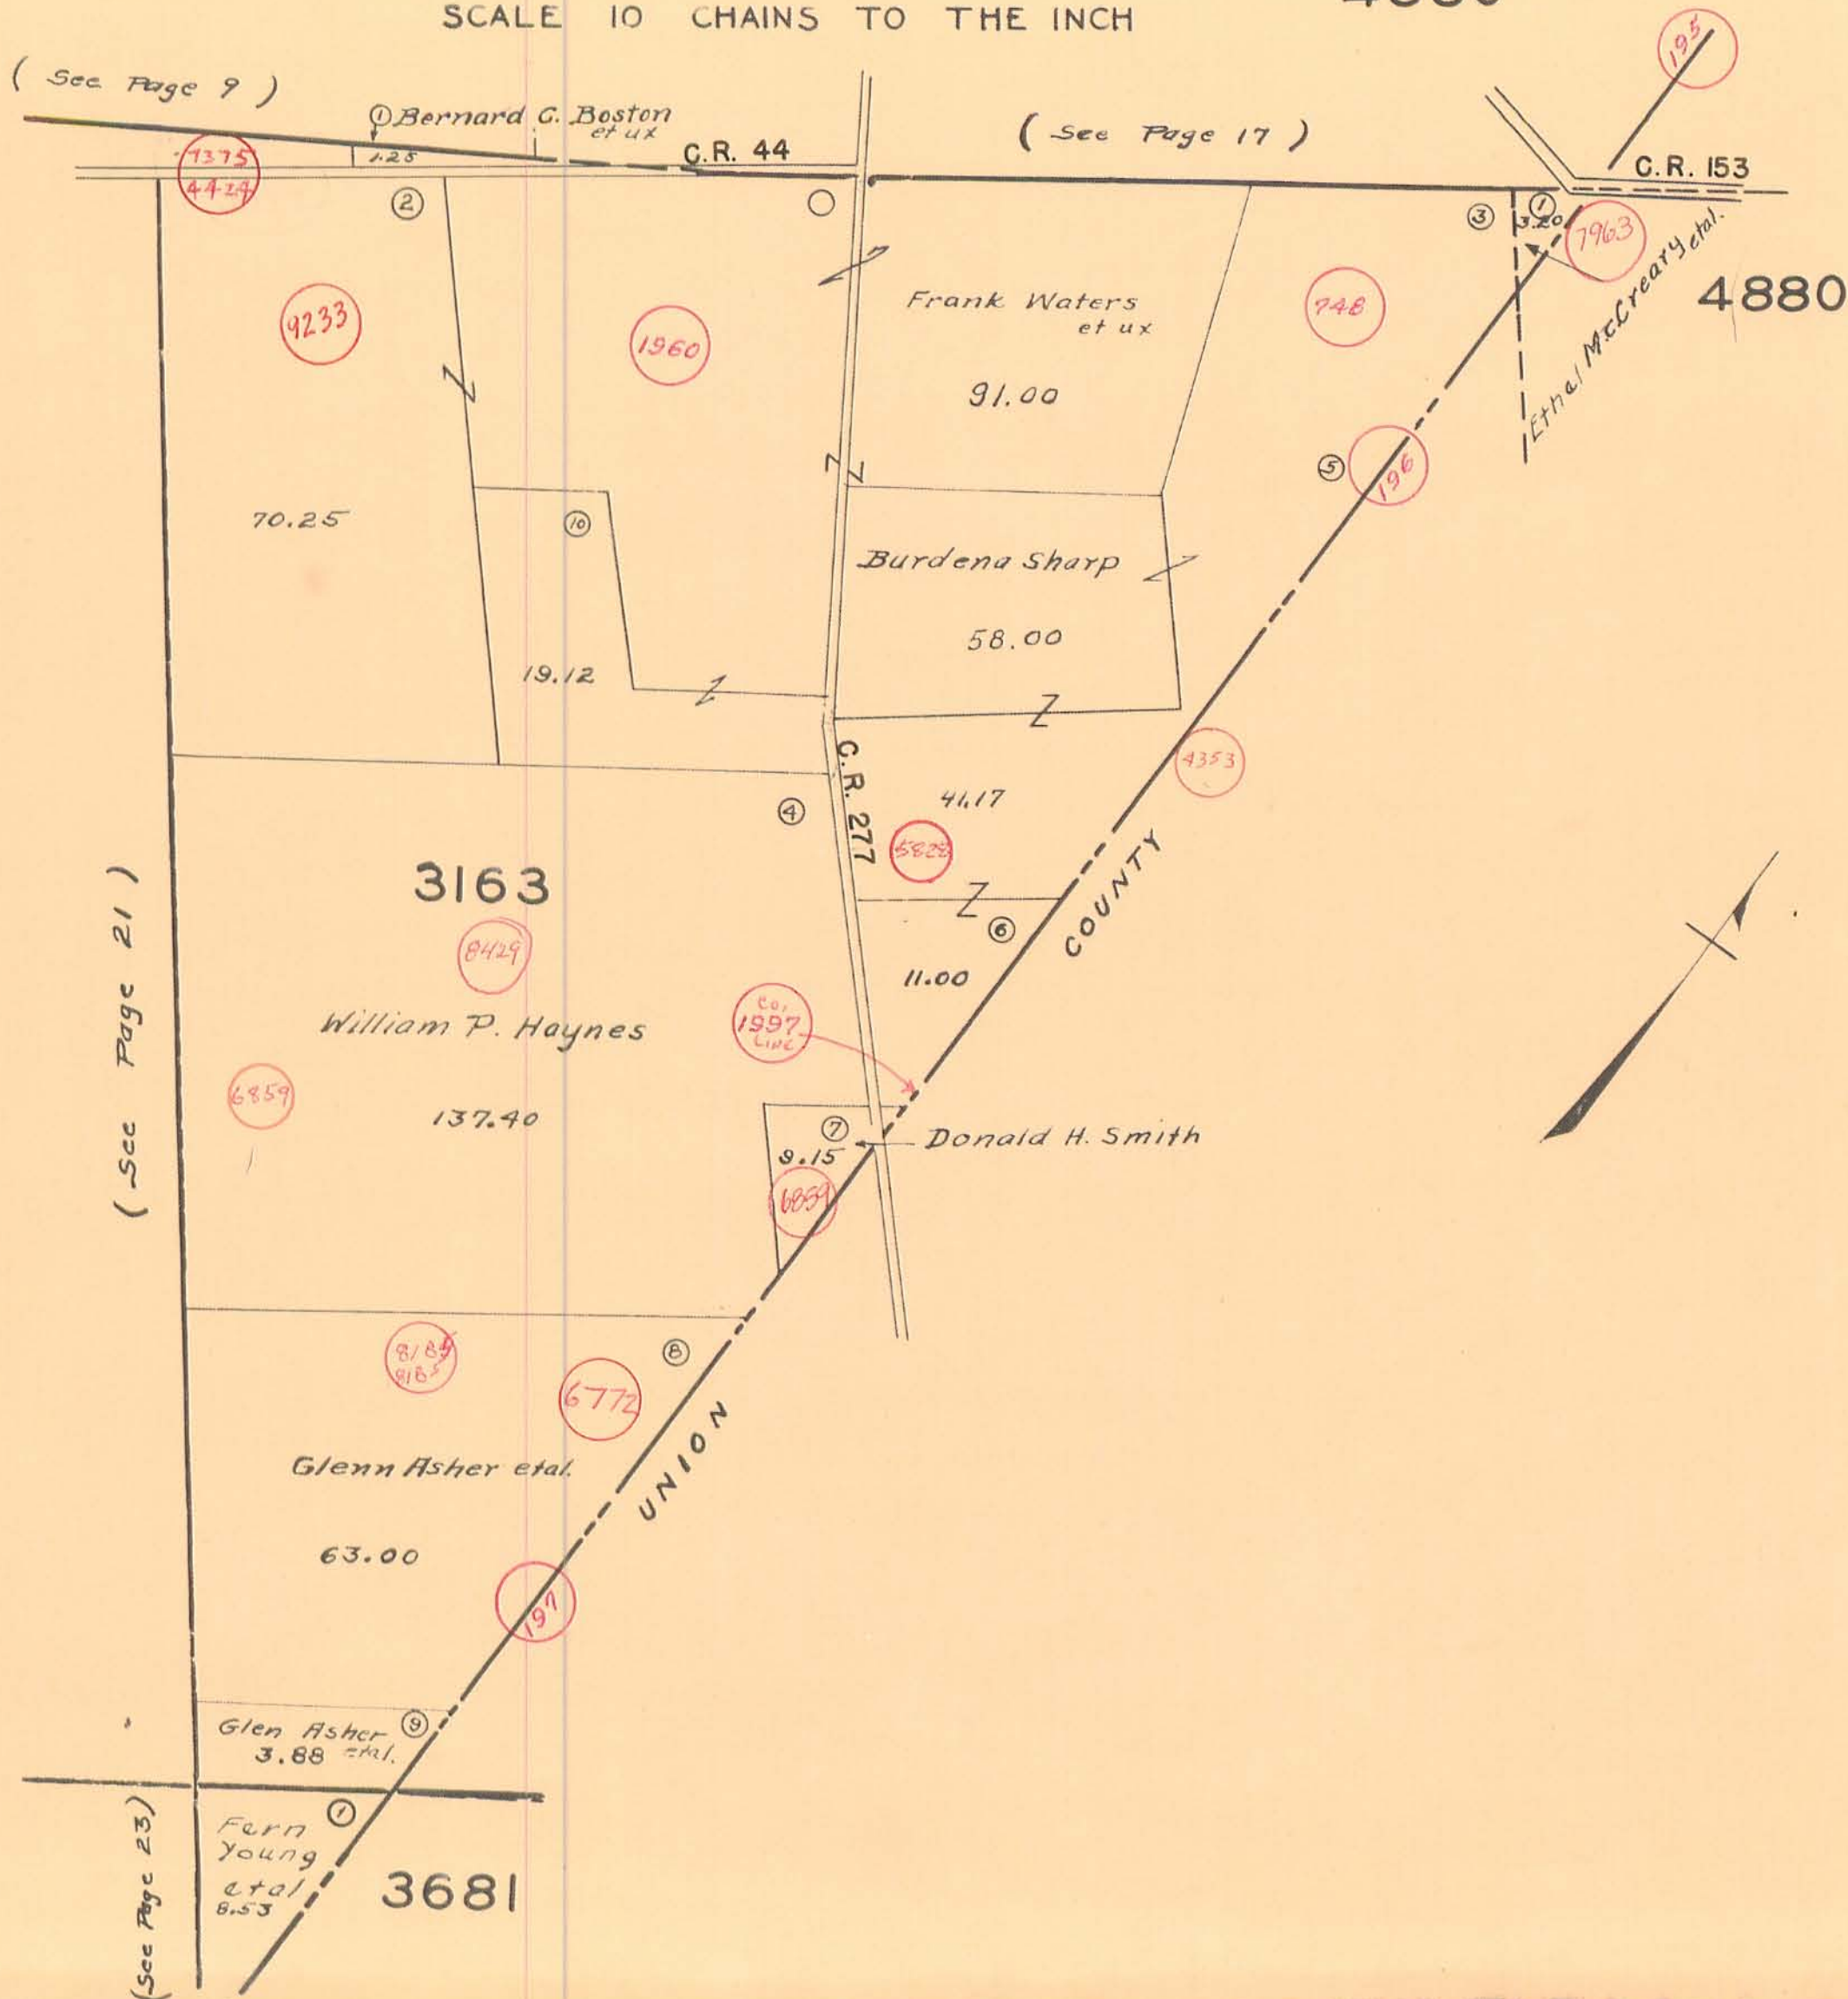

ZANE TOWNSHIP
VIRGINIA MILITARY SURVEYS

3163
3681
4880

SCALE 10 CHAINS TO THE INCH

(See Page 9)

① Bernard G. Boston et ux

C.R. 44

(See Page 17)

C.R. 153