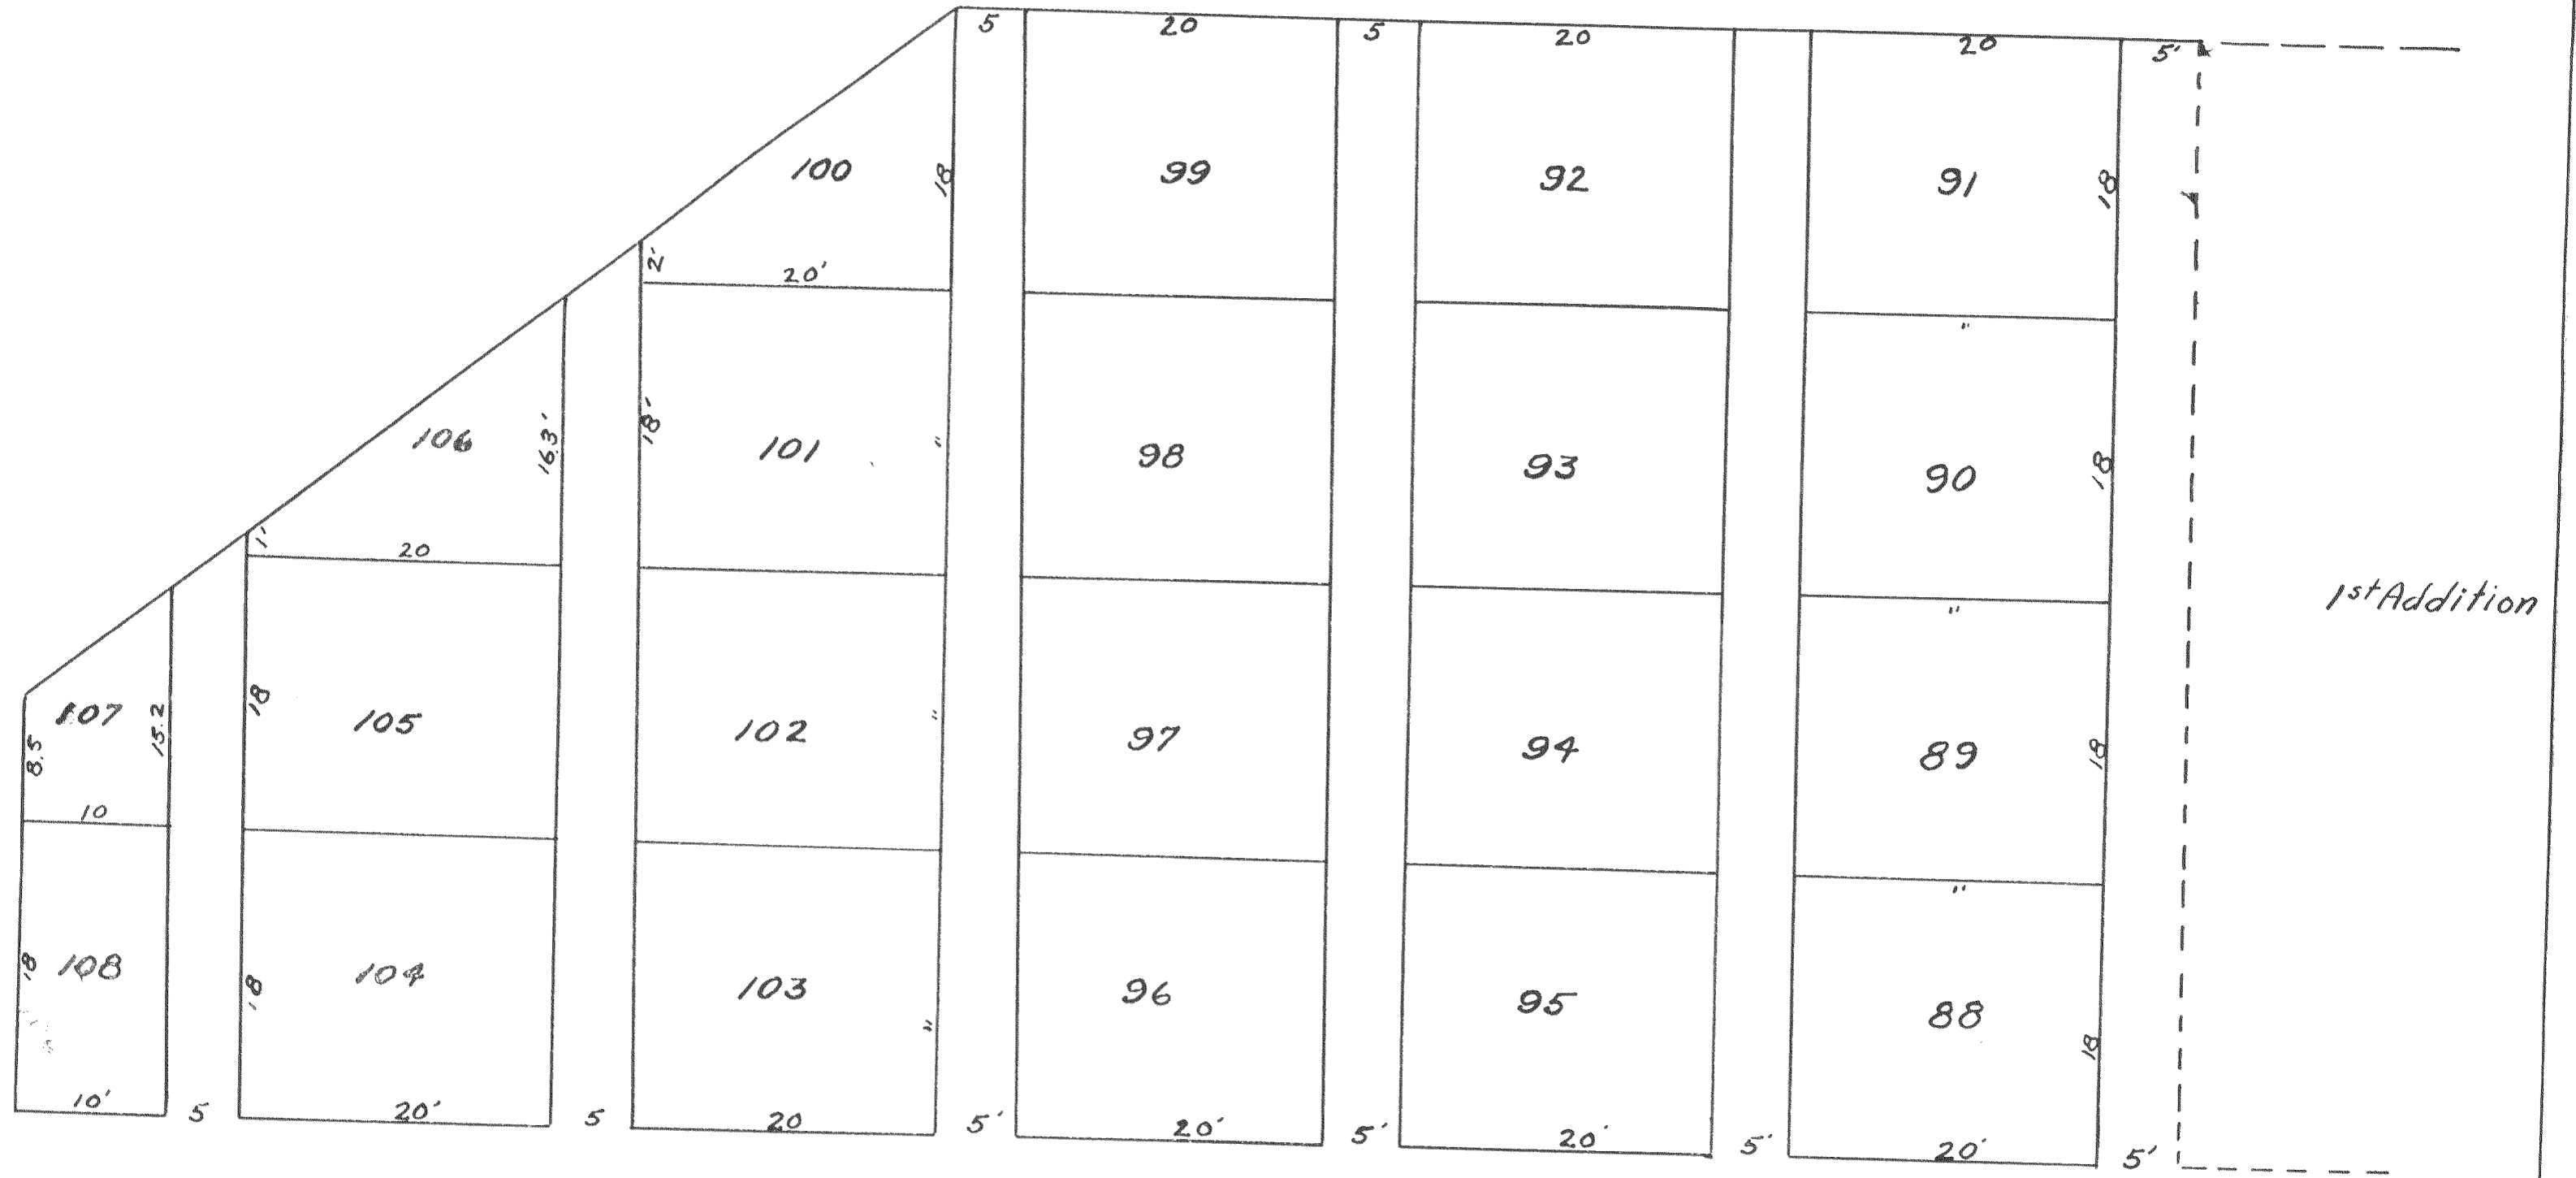

2ND ADDITION HUBER CEMETERY

DRIVEWAY 25 FT

1st Addition